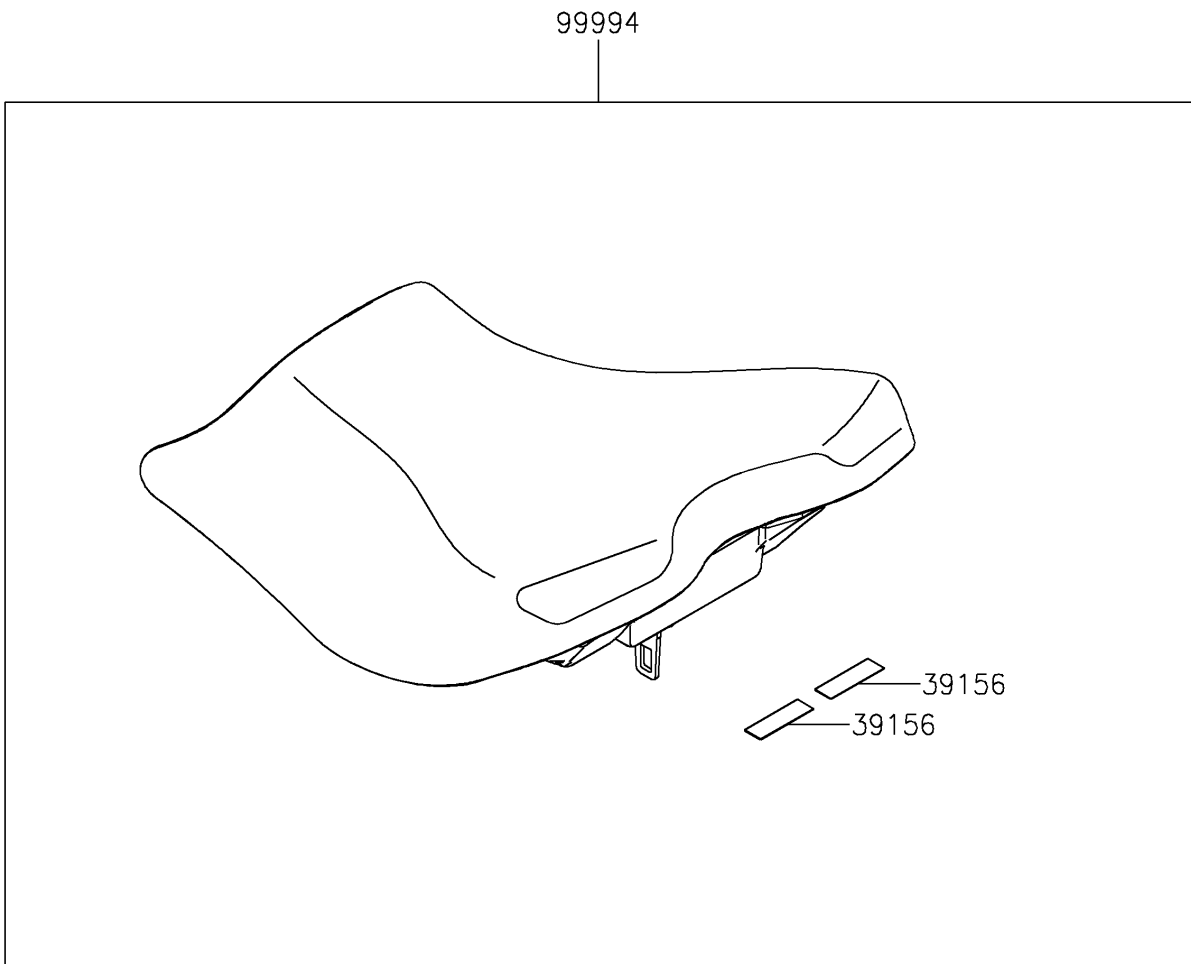

2022 NINJA® 400 PARTS DIAGRAM

Accessory(High Seat)

F2910E

2022 NINJA® 400 PARTS LIST

Accessory(High Seat)

ITEM NAME	PART NUMBER	QUANTITY
PAD,12X40 (Ref # 39156)	39156-2323	2
KIT-ACCESSORY,HIGH SEAT (Ref # 99994)	99994-1041	1