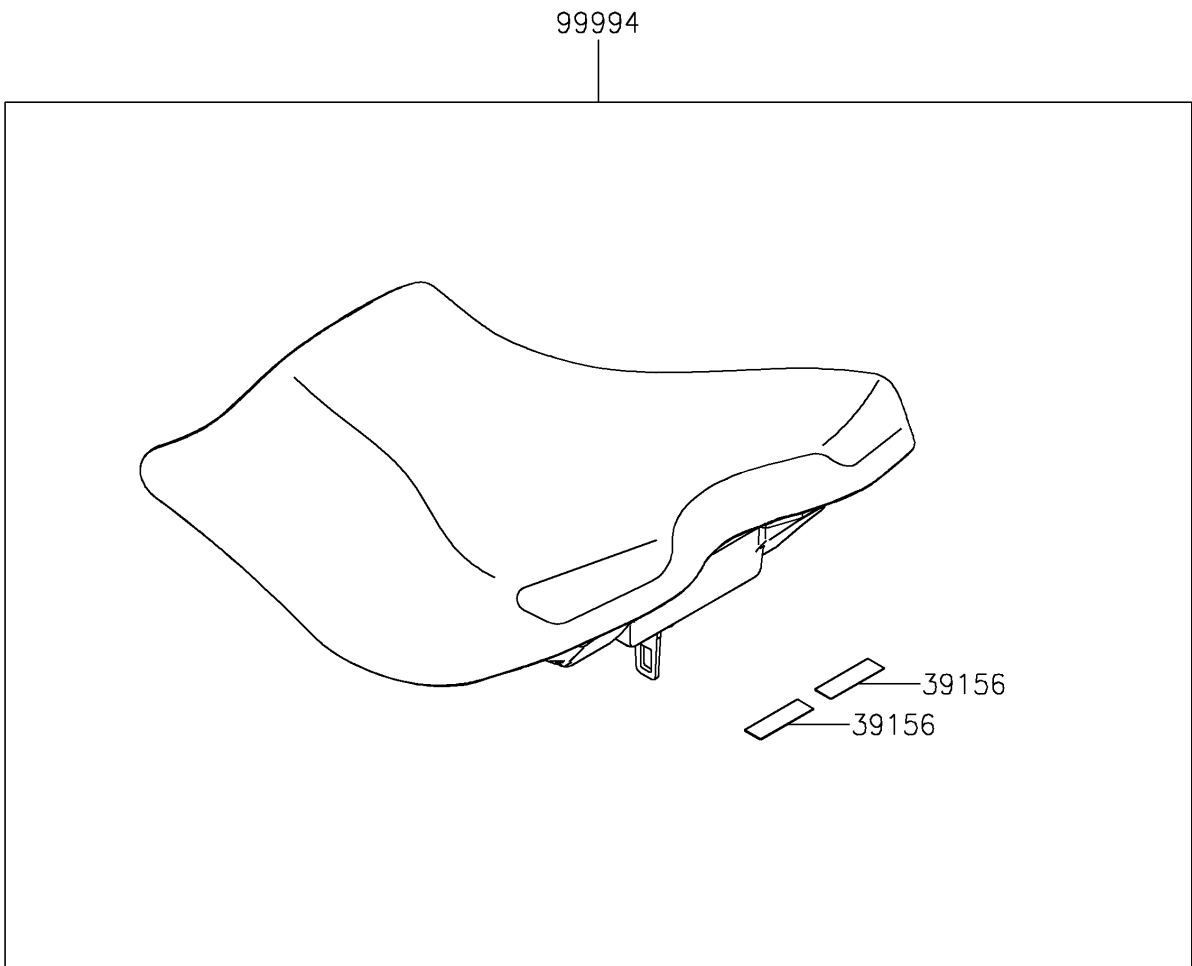

2023 Ninja 400 PARTS DIAGRAM

Accessory(High Seat)

F2910E

2023 Ninja 400 PARTS LIST

Accessory(High Seat)

ITEM NAME	PART NUMBER	QUANTITY
PAD,12X40 (Ref # 39156)	39156-2323	2
KIT-ACCESSORY,HIGH SEAT (Ref # 99994)	99994-1041	1