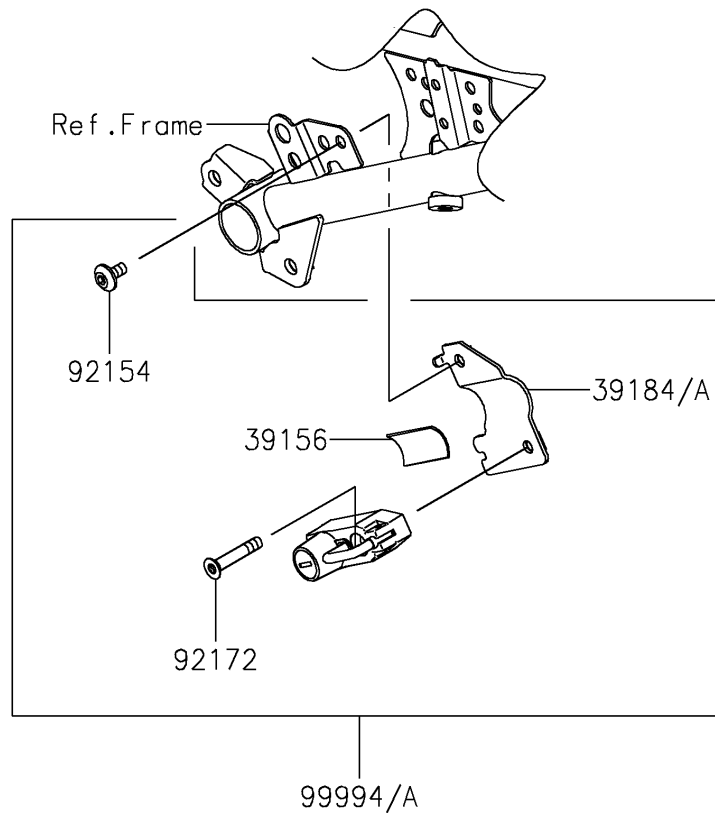

2022 NINJA® 400 PARTS DIAGRAM

Accessory(Helmet Lock)

F2910F

2022 NINJA® 400 PARTS LIST

Accessory(Helmet Lock)

ITEM NAME	PART NUMBER	QUANTITY
PAD,25X33X1 (Ref # 39156)	39156-2158	1
BRACKET-ASSY (Ref # 39184)	39184-0725	1
BOLT,SOCKET,6X12 (Ref # 92154)	92154-2355	1
SCREW,HEXLOBE,6X35 (Ref # 92172)	92172-0835	1
KIT-ACCESSORY,HELMET LOCK (Ref # 99994)	99994-1037	1