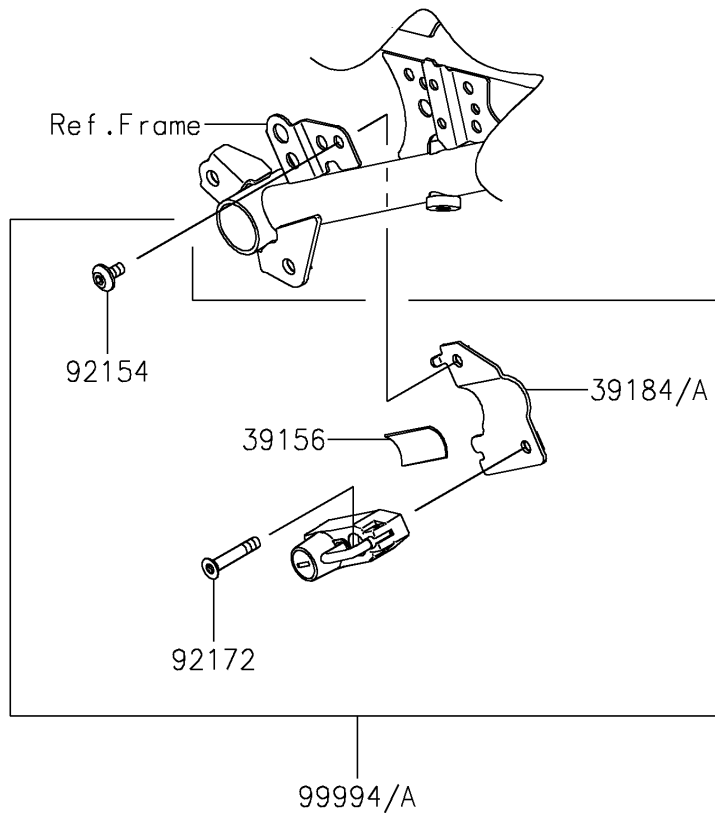

# 2022 NINJA® 400 PARTS DIAGRAM

Accessory(Helmet Lock)

F2910F

## 2022 NINJA® 400 PARTS LIST

### Accessory(Helmet Lock)

ITEM NAME	PART NUMBER	QUANTITY
PAD,25X33X1 (Ref # 39156)	39156-2158	1
BRACKET-ASSY (Ref # 39184)	39184-0725	1
BOLT,SOCKET,6X12 (Ref # 92154)	92154-2355	1
SCREW,HEXLOBE,6X35 (Ref # 92172)	92172-0835	1
KIT-ACCESSORY,HELMET LOCK (Ref # 99994)	99994-1037	1