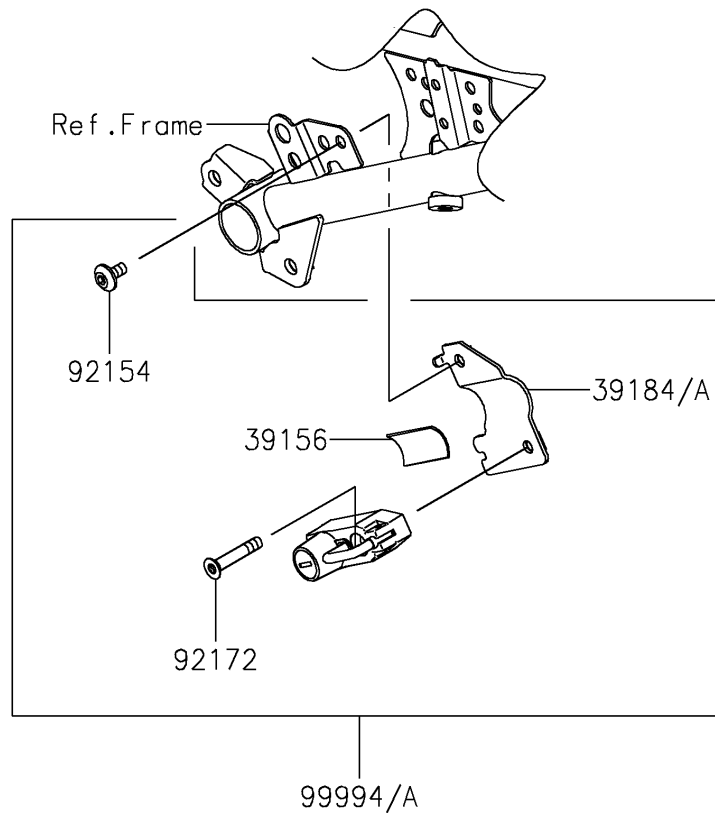

# 2023 Ninja® 400 PARTS DIAGRAM

Accessory(Helmet Lock)

F2910F

## 2023 Ninja® 400 PARTS LIST

Accessory(Helmet Lock)

ITEM NAME	PART NUMBER	QUANTITY
PAD,25X33X1 (Ref # 39156)	39156-2158	1
BRACKET-ASSY (Ref # 39184A)	39184-0745	1
BOLT,SOCKET,6X12 (Ref # 92154)	92154-2355	1
SCREW,HEXLOBE,6X35 (Ref # 92172)	92172-0835	1
HELMET LOCK (Ref # 99994A)	99994-1732	1