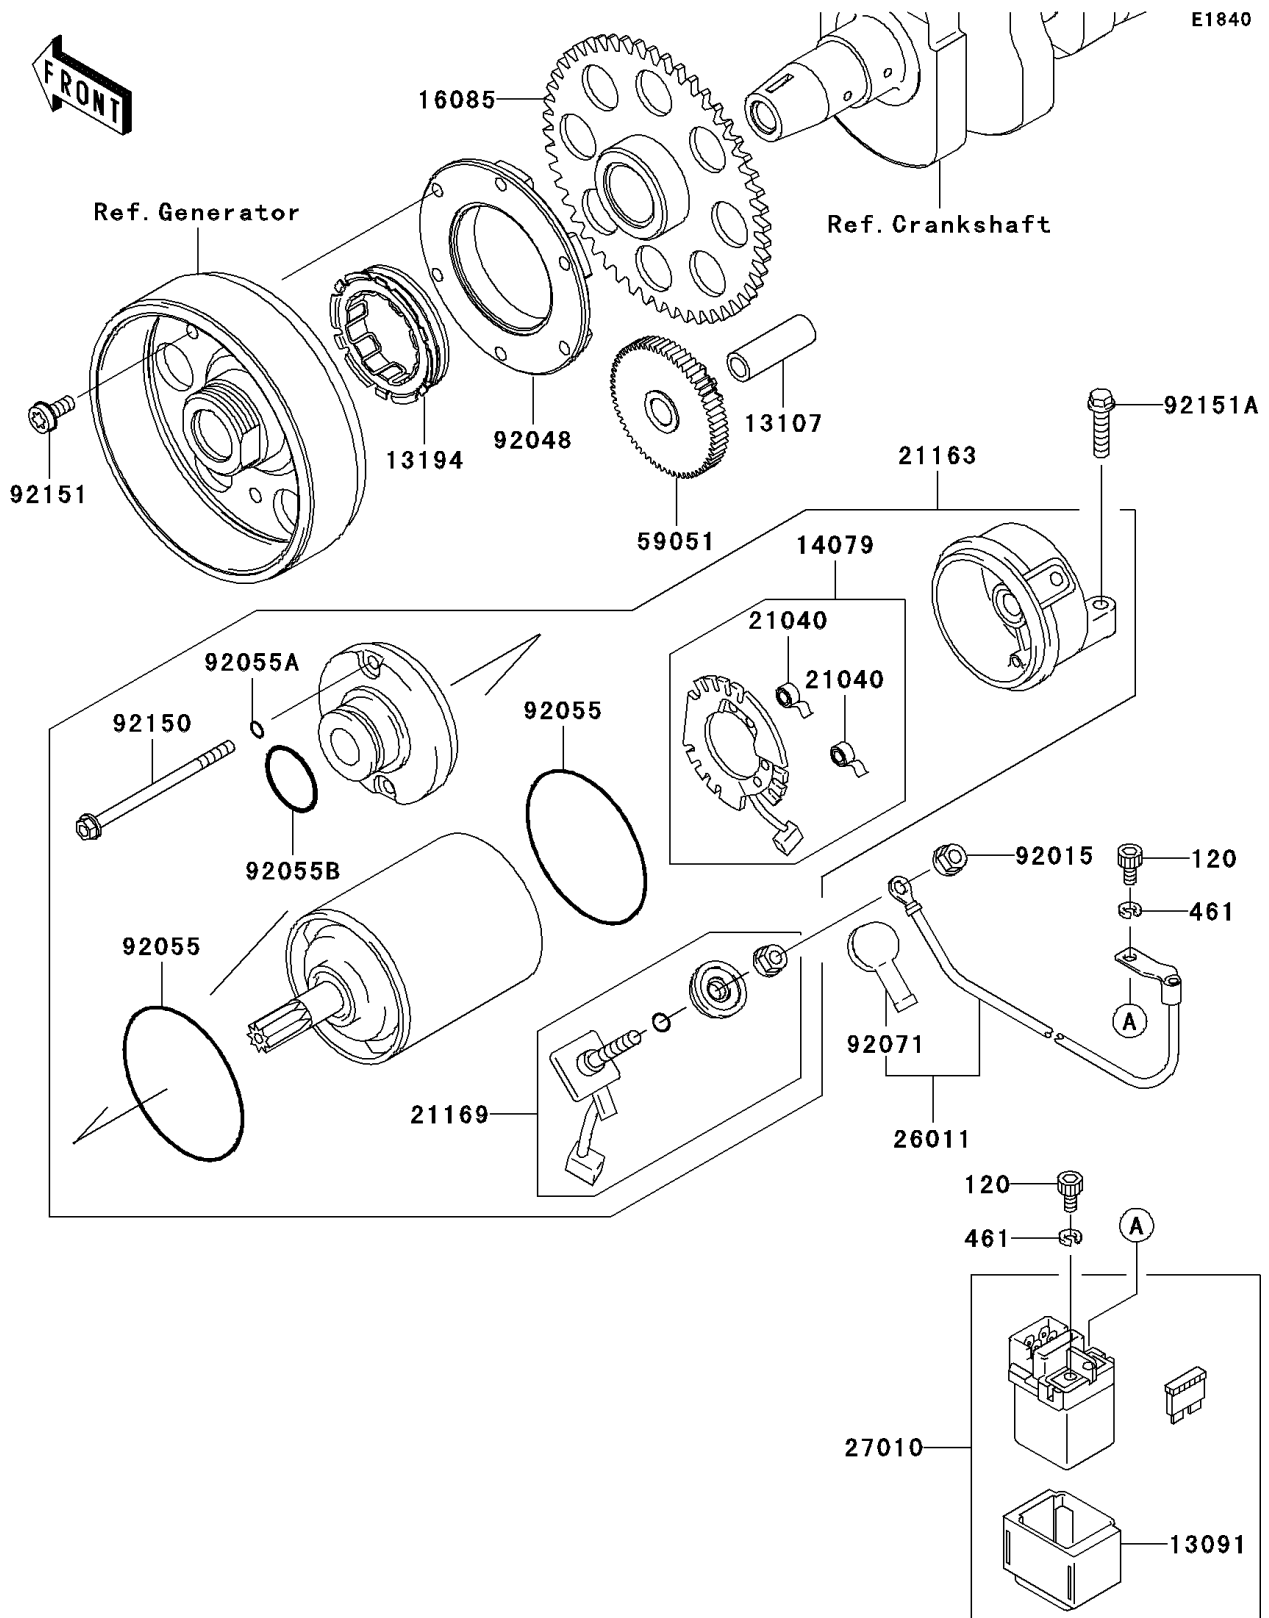

# 2005 Z1000 PARTS DIAGRAM

Starter Motor

## 2005 Z1000 PARTS LIST

### Starter Motor

ITEM NAME	PART NUMBER	QUANTITY
BOLT-SOCKET (Ref # 120)	120S0510	2
WASHER-SPRING,5MM,BLACK (Ref # 461)	461K0500	2
HOLDER (Ref # 13091)	13091-1992	1
SHAFT,IDLER GEAR (Ref # 13107)	13107-1377	1
CLUTCH-ONEWAY (Ref # 13194)	13194-1096	1
HOLDER-ASSY,STARTER (Ref # 14079)	14079-0009	1
GEAR,CLUTCH ONEWAY (Ref # 16085)	16085-1303	1
SPRING-BRUSH (Ref # 21040)	21040-0001	2
STARTER-ELECTRIC (Ref # 21163)	21163-0024	1
TERMINAL,STARTER (Ref # 21169)	21169-1058	1
WIRE-LEAD,STARTER (Ref # 26011)	26011-0015	1
SWITCH,MAGNETIC (Ref # 27010)	27010-1376	1
GEAR-SPUR,IDLER (Ref # 59051)	59051-0037	1
NUT (Ref # 92015)	92015-1623	1
RACE,CLUTCH ONEWAY (Ref # 92048)	92048-1114	1
RING-O,62MM (Ref # 92055)	92055-1260	2
RING-O,4.5MM (Ref # 92055A)	92055-1261	2
RING-O,24.4MM (Ref # 92055B)	92055-1262	1
GROMMET,STARTER TERMINAL (Ref # 92071)	92071-1120	1
BOLT (Ref # 92150)	92150-1237	2
BOLT,6X14 (Ref # 92151)	92151-1335	6
BOLT,6X25 (Ref # 92151A)	92151-1930	2