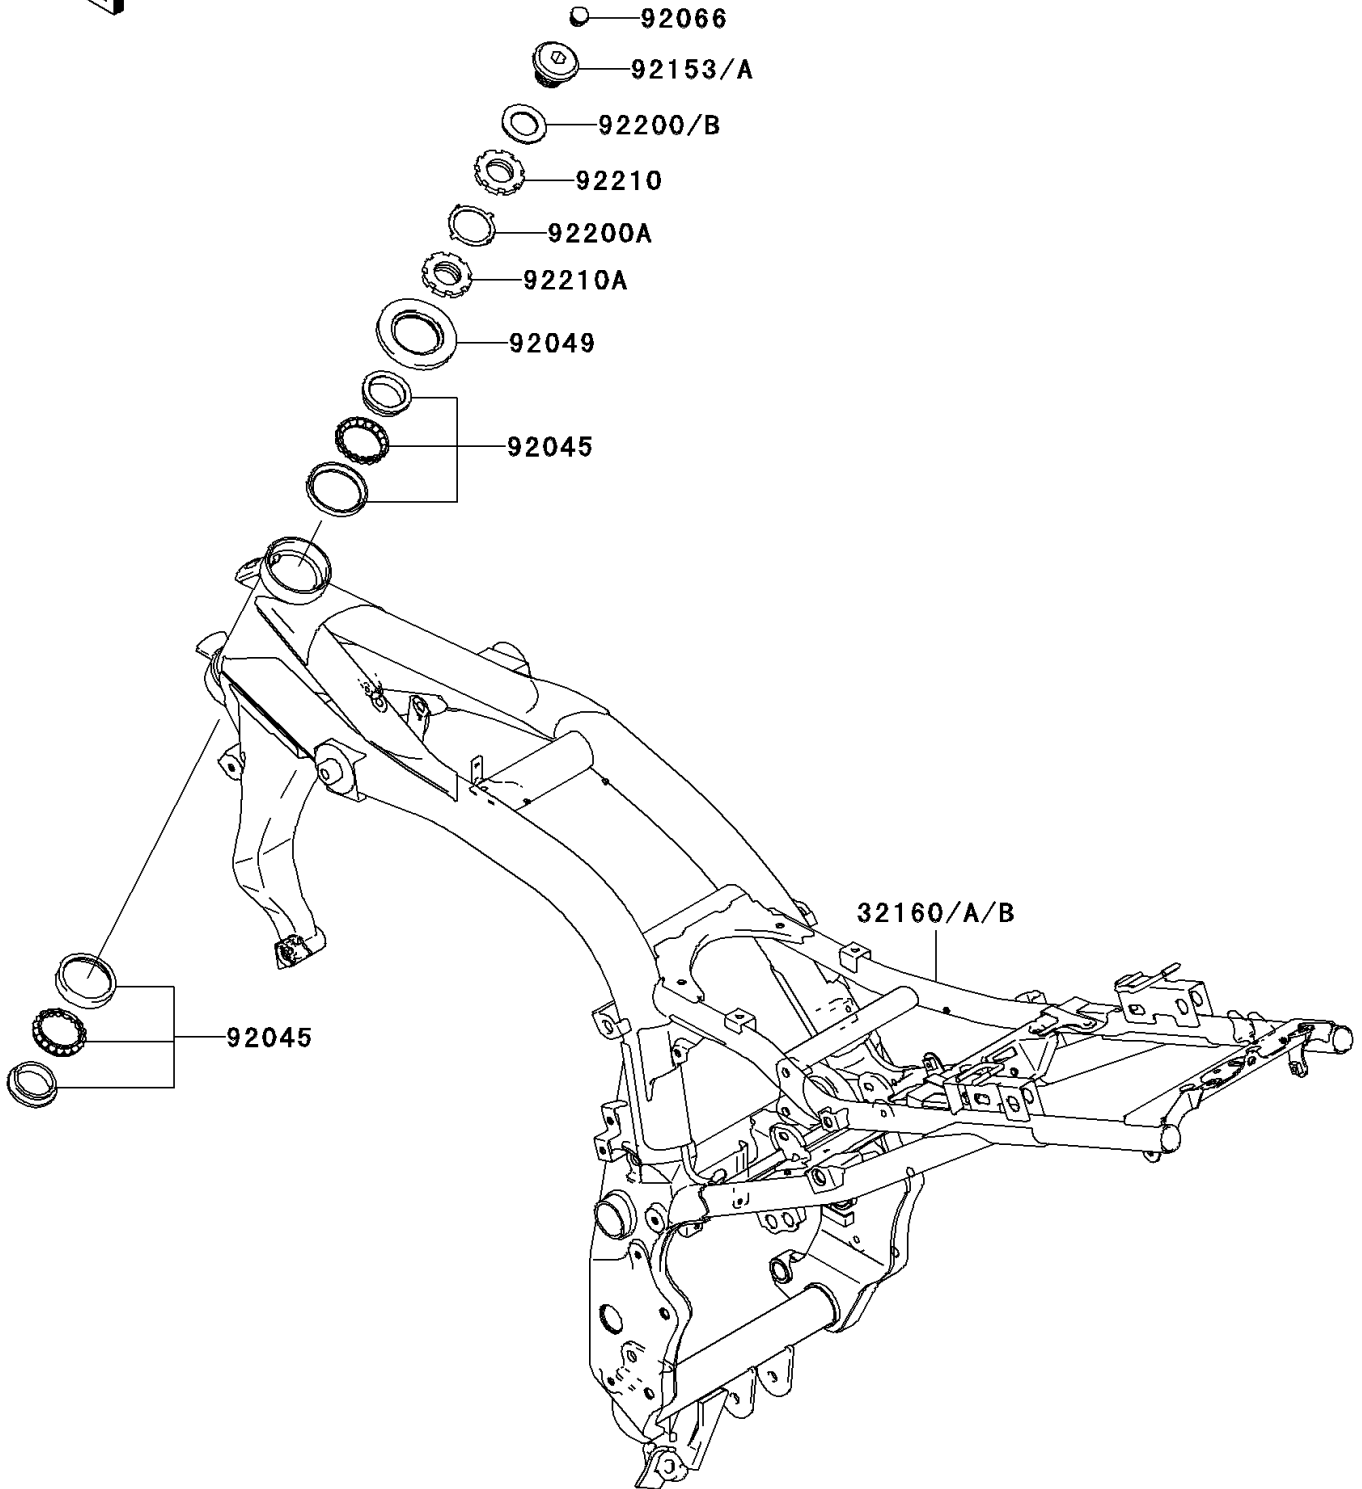

2004 Z1000 PARTS DIAGRAM

Frame

F2120

2004 Z1000 PARTS LIST

Frame

ITEM NAME	PART NUMBER	QUANTITY
FRAME-COMP (Ref # 32160)	32160-0023	1
BEARING-BALL,SF07A17PX1V1 (Ref # 92045)	92045-1384	2
SEAL-OIL,MX043N2 (Ref # 92049)	92049-1483	1
PLUG (Ref # 92066)	92066-1184	1
BOLT,26MM (Ref # 92153A)	92153-0474	1
WASHER (Ref # 92200A)	92200-0036	1
WASHER,27X42X2.3 (Ref # 92200B)	92200-0081	1
NUT,STEERING STEM 35MM (Ref # 92210)	92210-0062	1
NUT,STEERING STEM,35MM (Ref # 92210A)	92210-0077	1