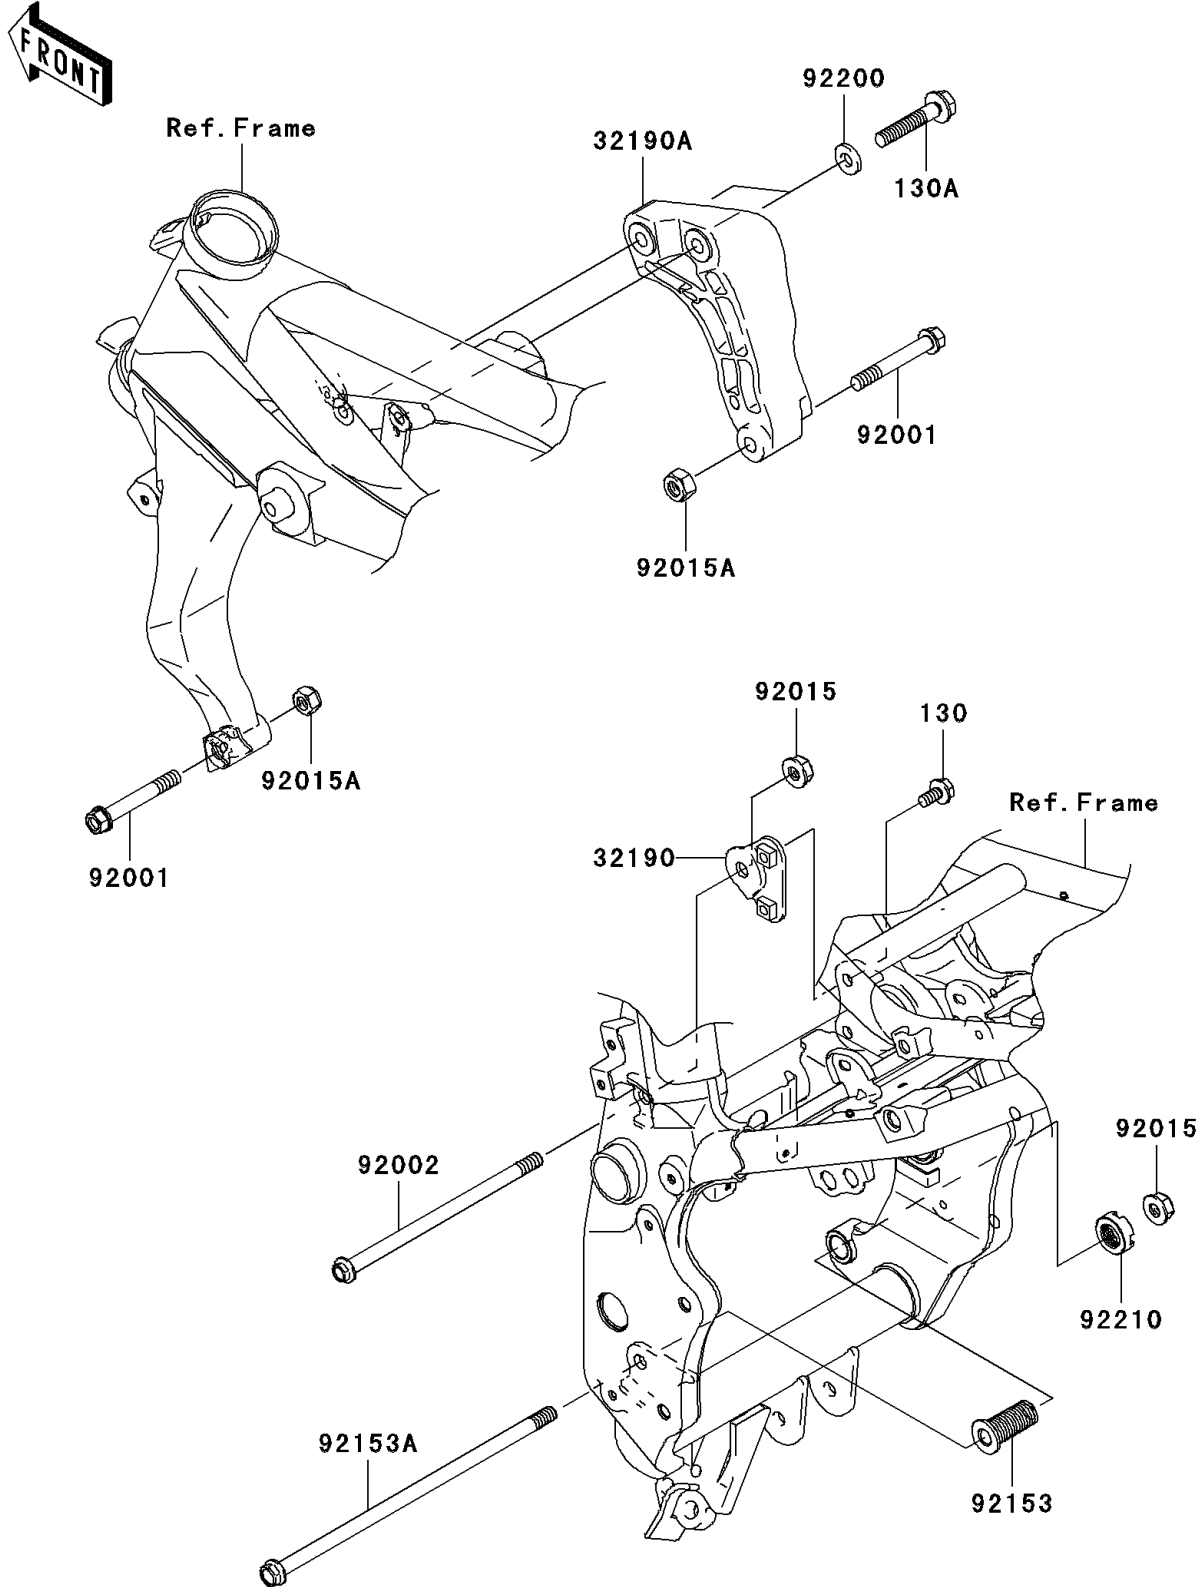

2003 Z1000 PARTS DIAGRAM

Engine Mount

F2122

2003 Z1000 PARTS LIST

Engine Mount

ITEM NAME	PART NUMBER	QUANTITY
BOLT-FLANGED,8X16,BLACK (Ref # 130)	130J0816	2
BOLT-FLANGED,10X55 (Ref # 130A)	130J1055	2
BRACKET-ENGINE,RH,RR,UPP (Ref # 32190)	32190-0009	1
BRACKET-ENGINE,FR,RH (Ref # 32190A)	32190-0010	1
BOLT,FLANGED,10X70 (Ref # 92001)	92001-1618	2
BOLT,10X183 (Ref # 92002)	92002-1337	1
NUT,FLANGED,10MM (Ref # 92015)	92015-1180	2
NUT,LOCK,10MM,BLACK (Ref # 92015A)	92015-1189	2
BOLT,ENGINE MOUNT,18MM (Ref # 92153)	92153-1098	1
BOLT,FLANGED,10X240 (Ref # 92153A)	92153-1271	1
WASHER,10X22X3.2 (Ref # 92200)	92200-0121	2
NUT,18MM (Ref # 92210)	92210-1203	1