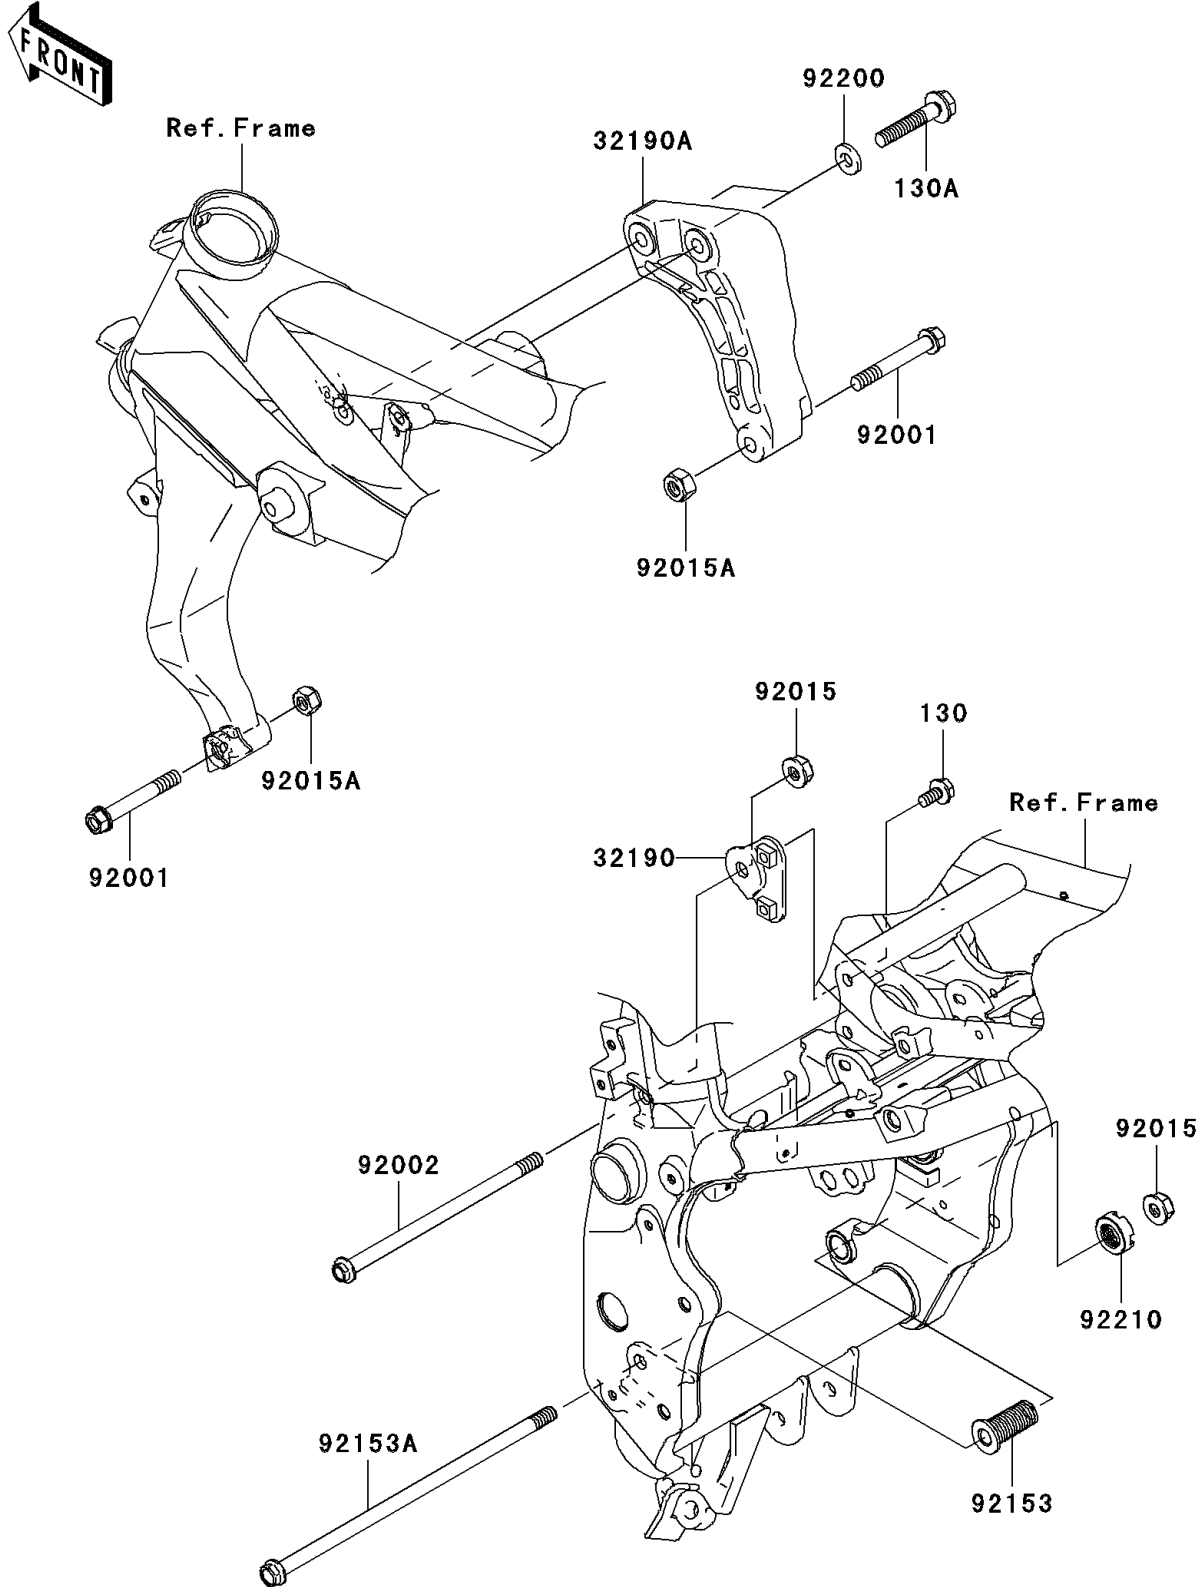

# 2005 Z1000 PARTS DIAGRAM

Engine Mount

F2122

## 2005 Z1000 PARTS LIST

### Engine Mount

ITEM NAME	PART NUMBER	QUANTITY
BOLT-FLANGED,8X16,BLACK (Ref # 130)	130J0816	2
BOLT-FLANGED,10X55 (Ref # 130A)	130J1055	2
BRACKET-ENGINE,RH,RR,UPP (Ref # 32190)	32190-0009	1
BRACKET-ENGINE,FR,RH (Ref # 32190A)	32190-0010	1
BOLT,FLANGED,10X70 (Ref # 92001)	92001-1618	2
BOLT,10X183 (Ref # 92002)	92002-1337	1
NUT,FLANGED,10MM (Ref # 92015)	92015-1180	2
NUT,LOCK,10MM,BLACK (Ref # 92015A)	92015-1189	2
BOLT,ENGINE MOUNT,18MM (Ref # 92153)	92153-1098	1
BOLT,FLANGED,10X240 (Ref # 92153A)	92153-1271	1
WASHER,10X22X3.2 (Ref # 92200)	92200-0121	2
NUT,18MM (Ref # 92210)	92210-1203	1