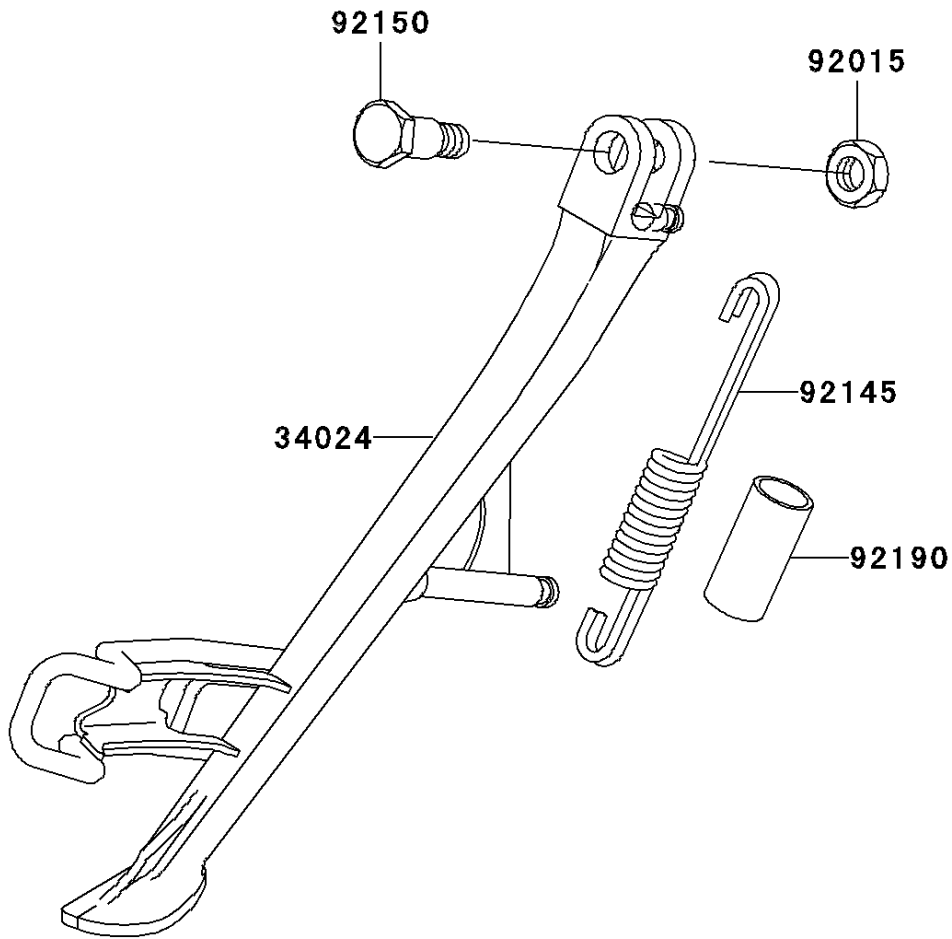

2005 Z1000 PARTS DIAGRAM

Stand(s)

F2190

2005 Z1000 PARTS LIST

Stand(s)

ITEM NAME	PART NUMBER	QUANTITY
STAND-SIDE (Ref # 34024)	34024-0006	1
NUT,LOCK,10MM,BLACK (Ref # 92015)	92015-1188	1
SPRING,SIDE STAND (Ref # 92145)	92145-0071	1
BOLT,SIDE STAND (Ref # 92150)	92150-1941	1
TUBE,18X21X60 (Ref # 92190)	92190-1181	1