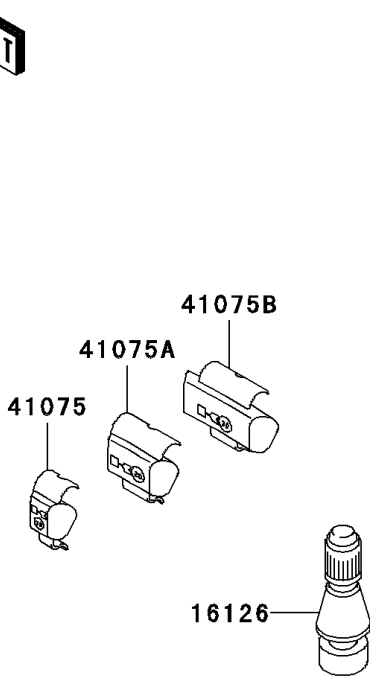

2005 Z1000 PARTS DIAGRAM

Tires

F2210

2005 Z1000 PARTS LIST

Tires

ITEM NAME	PART NUMBER	QUANTITY
VALVE,TIRE (Ref # 16126)	16126-1140	2
TIRE,FR,120/70ZR17(58W),BT019F (Ref # 41009)	41009-1429	1
TIRE,RR,190/50ZR17(73W),BT012R (Ref # 41009A)	41009-1430	1
BALANCER-WHEEL,10G,SILVER (Ref # 41075)	41075-1014	AR
BALANCER-WHEEL,20G,SILVER (Ref # 41075A)	41075-1015	AR
BALANCER-WHEEL,30G,SILVER (Ref # 41075B)	41075-1016	AR