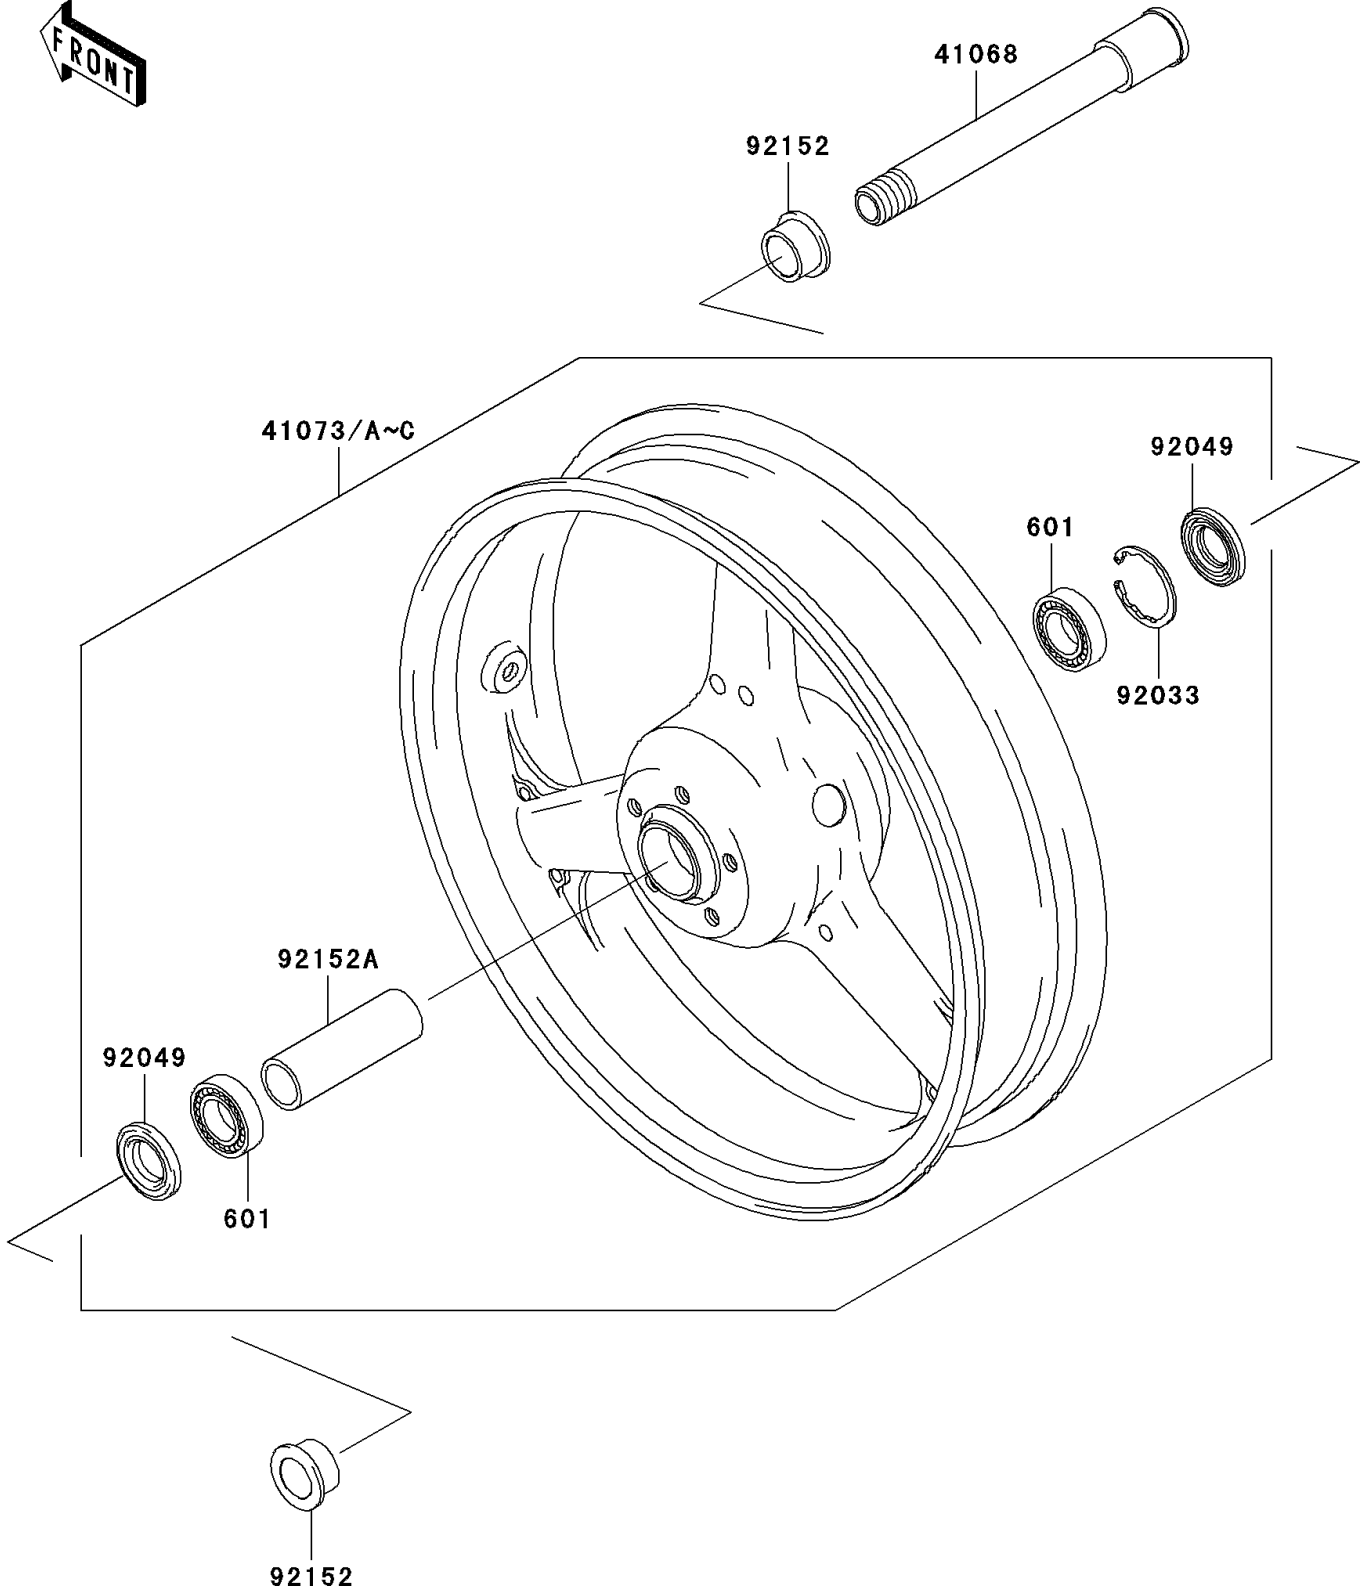

# 2003 Z1000 PARTS DIAGRAM

Front Wheel

F2230

## 2003 Z1000 PARTS LIST

### Front Wheel

ITEM NAME	PART NUMBER	QUANTITY
BEARING-BALL,#6005UU (Ref # 601)	601B6005UU	2
AXLE,FR (Ref # 41068)	41068-1463	1
WHEEL-ASSY,FR,F.RED (Ref # 41073)	41073-0001-CW	1
WHEEL-ASSY,FR,B.ORANGE (Ref # 41073C)	41073-0001-494	1
RING-SNAP,47MM (Ref # 92033)	92033-1042	1
SEAL-OIL,BJN 32 47 5 (Ref # 92049)	92049-1377	2
COLLAR,FR AXLE,L=19 (Ref # 92152)	92152-1078	2
COLLAR,FR HUB,L=98 (Ref # 92152A)	92152-1079	1
WHEEL-ASSY,FR,L.GREEN (Ref # 41073B)	41073-0001-475	1