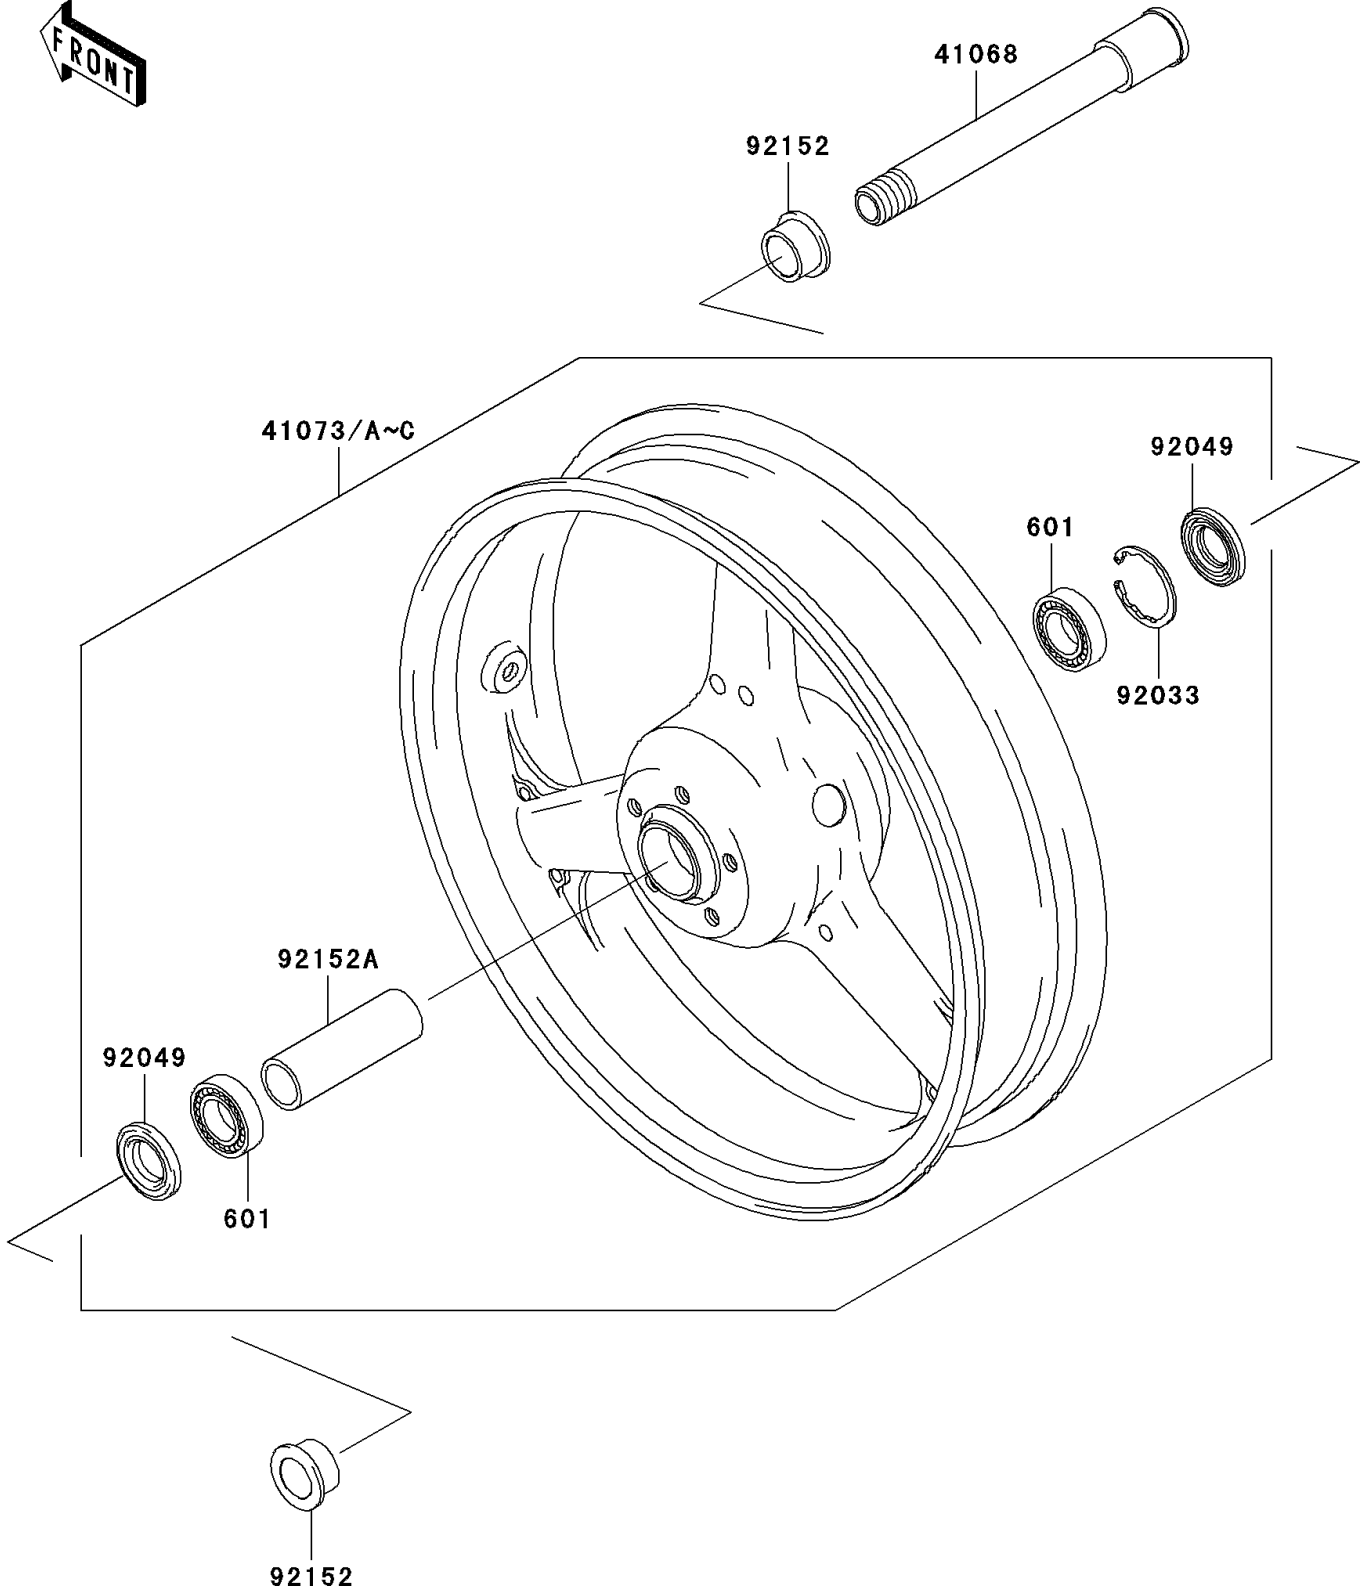

2005 Z1000 PARTS DIAGRAM

Front Wheel

F2230

2005 Z1000 PARTS LIST

Front Wheel

ITEM NAME	PART NUMBER	QUANTITY
BEARING-BALL,#6005UU (Ref # 601)	601B6005UU	2
AXLE,FR (Ref # 41068)	41068-1463	1
WHEEL-ASSY,FR,BLACK (Ref # 41073A)	41073-0001-18	1
RING-SNAP,47MM (Ref # 92033)	92033-1042	1
SEAL-OIL,BJN 32 47 5 (Ref # 92049)	92049-1377	2
COLLAR,FR AXLE,L=19 (Ref # 92152)	92152-1078	2
COLLAR,FR HUB,L=98 (Ref # 92152A)	92152-1079	1