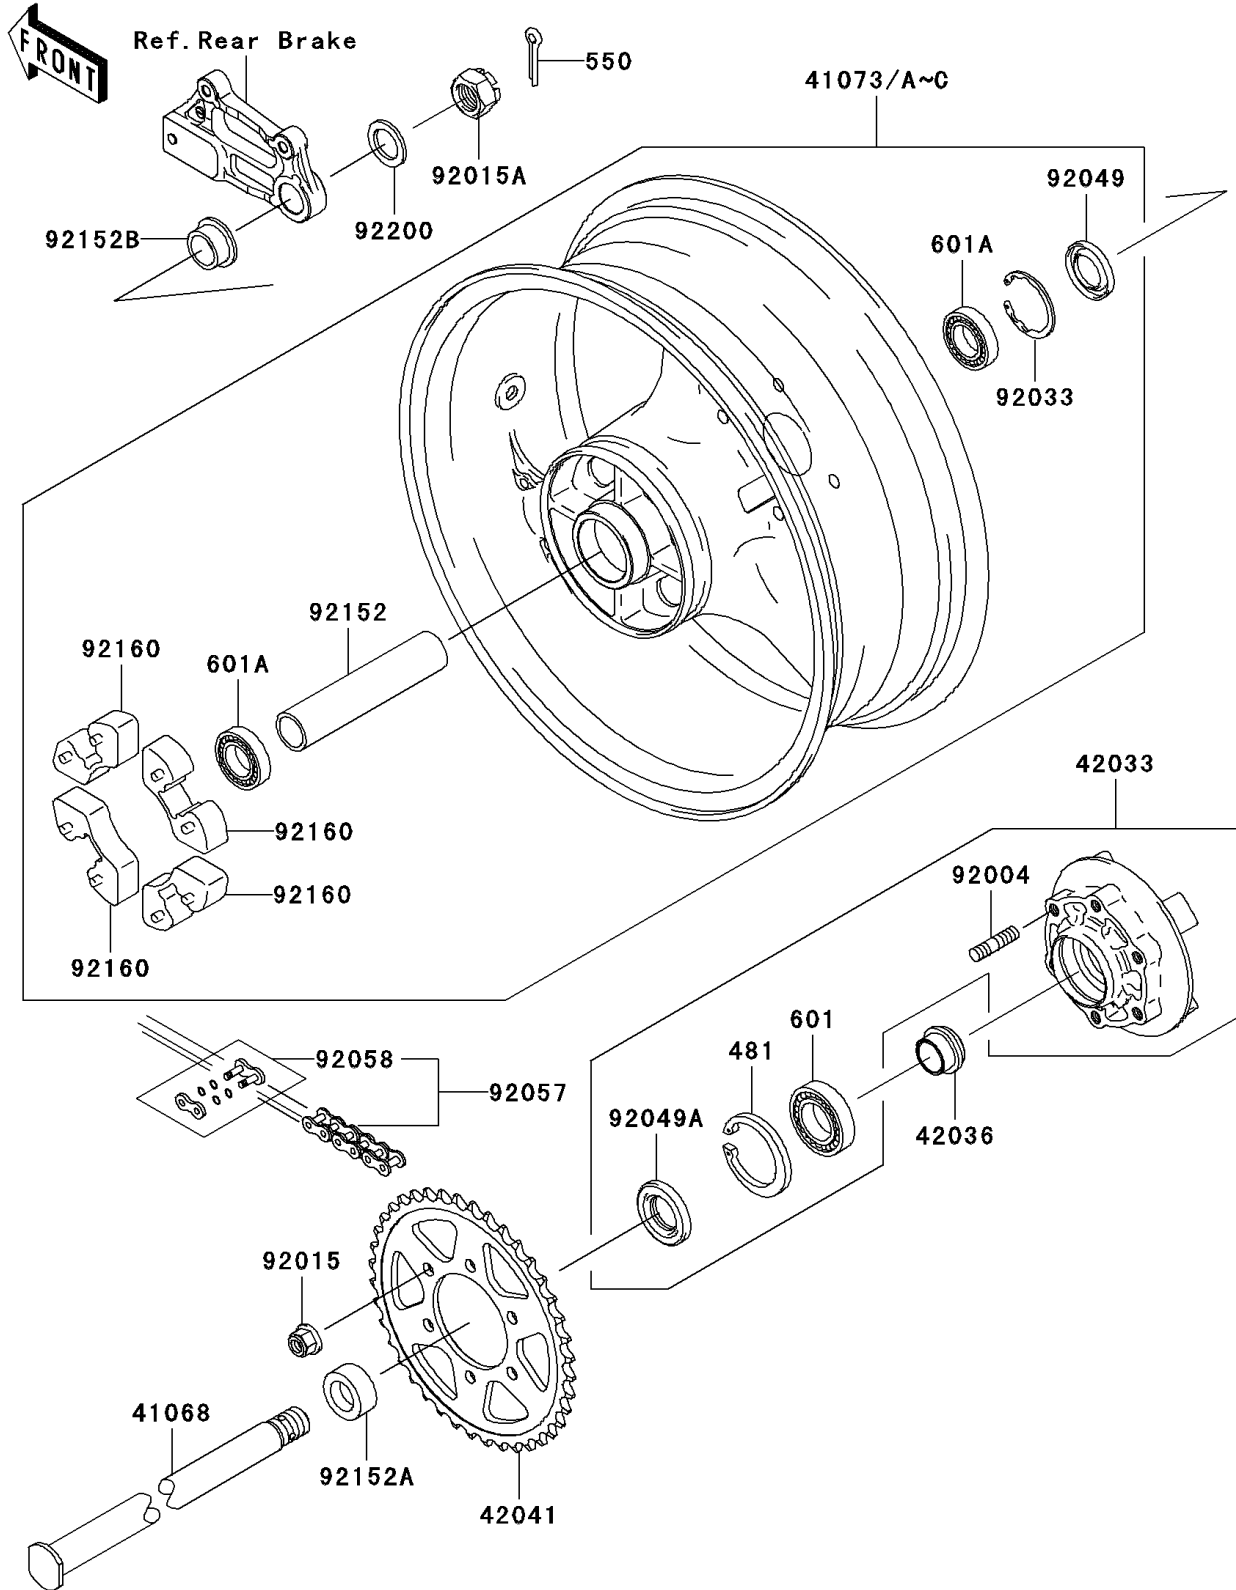

2004 Z1000 PARTS DIAGRAM

Rear Wheel/Chain

F2240

2004 Z1000 PARTS LIST

Rear Wheel/Chain

ITEM NAME	PART NUMBER	QUANTITY
CIRCLIP (Ref # 481)	481J5500	1
PIN-COTTER,4.0X40 (Ref # 550)	550D4040	1
BEARING-BALL,#6006G (Ref # 601)	601B6006G	1
BEARING-BALL (Ref # 601A)	601B6205UU	2
AXLE,RR (Ref # 41068)	41068-0005	1
WHEEL-ASSY,RR,BLACK (Ref # 41073A)	41073-1653-18	1
WHEEL-ASSY,RR,L.GREEN (Ref # 41073B)	41073-1653-475	1
COUPLING-ASSY,RR HUB (Ref # 42033)	42033-1213	1
SLEEVE,RR HUB,L=22 (Ref # 42036)	42036-1279	1
SPROCKET-HUB,42T (Ref # 42041)	42041-0003	1
STUD,10X19 (Ref # 92004)	92004-1275	6
NUT,FLANGED,10MM (Ref # 92015)	92015-1335	6
NUT,CASTLE,24MM (Ref # 92015A)	92015-1844	1
RING-SNAP,52MM (Ref # 92033)	92033-1043	1
SEAL-OIL,RR HUB (Ref # 92049)	92049-1375	1
SEAL-OIL,PJN 40 55 8 (Ref # 92049A)	92049-1376	1
CHAIN,DRIVE,EK525UVXL2X112L (Ref # 92057)	92057-0036	1
JOINT-CHAIN,DRIVE (Ref # 92058)	92058-1089	1
COLLAR,RR HUB,L=159 (Ref # 92152)	92152-1208	1
COLLAR,RR AXLE,LH,L=17 (Ref # 92152A)	92152-1245	1
COLLAR,RR AXLE,RH,L=16 (Ref # 92152B)	92152-1246	1
DAMPER,SHOCK,RR HUB (Ref # 92160)	92160-1485	4
WASHER,25.5X38X3.2 (Ref # 92200)	92200-1479	1
WHEEL-ASSY,RR,B.ORANGE (Ref # 41073C)	41073-1653-494	1