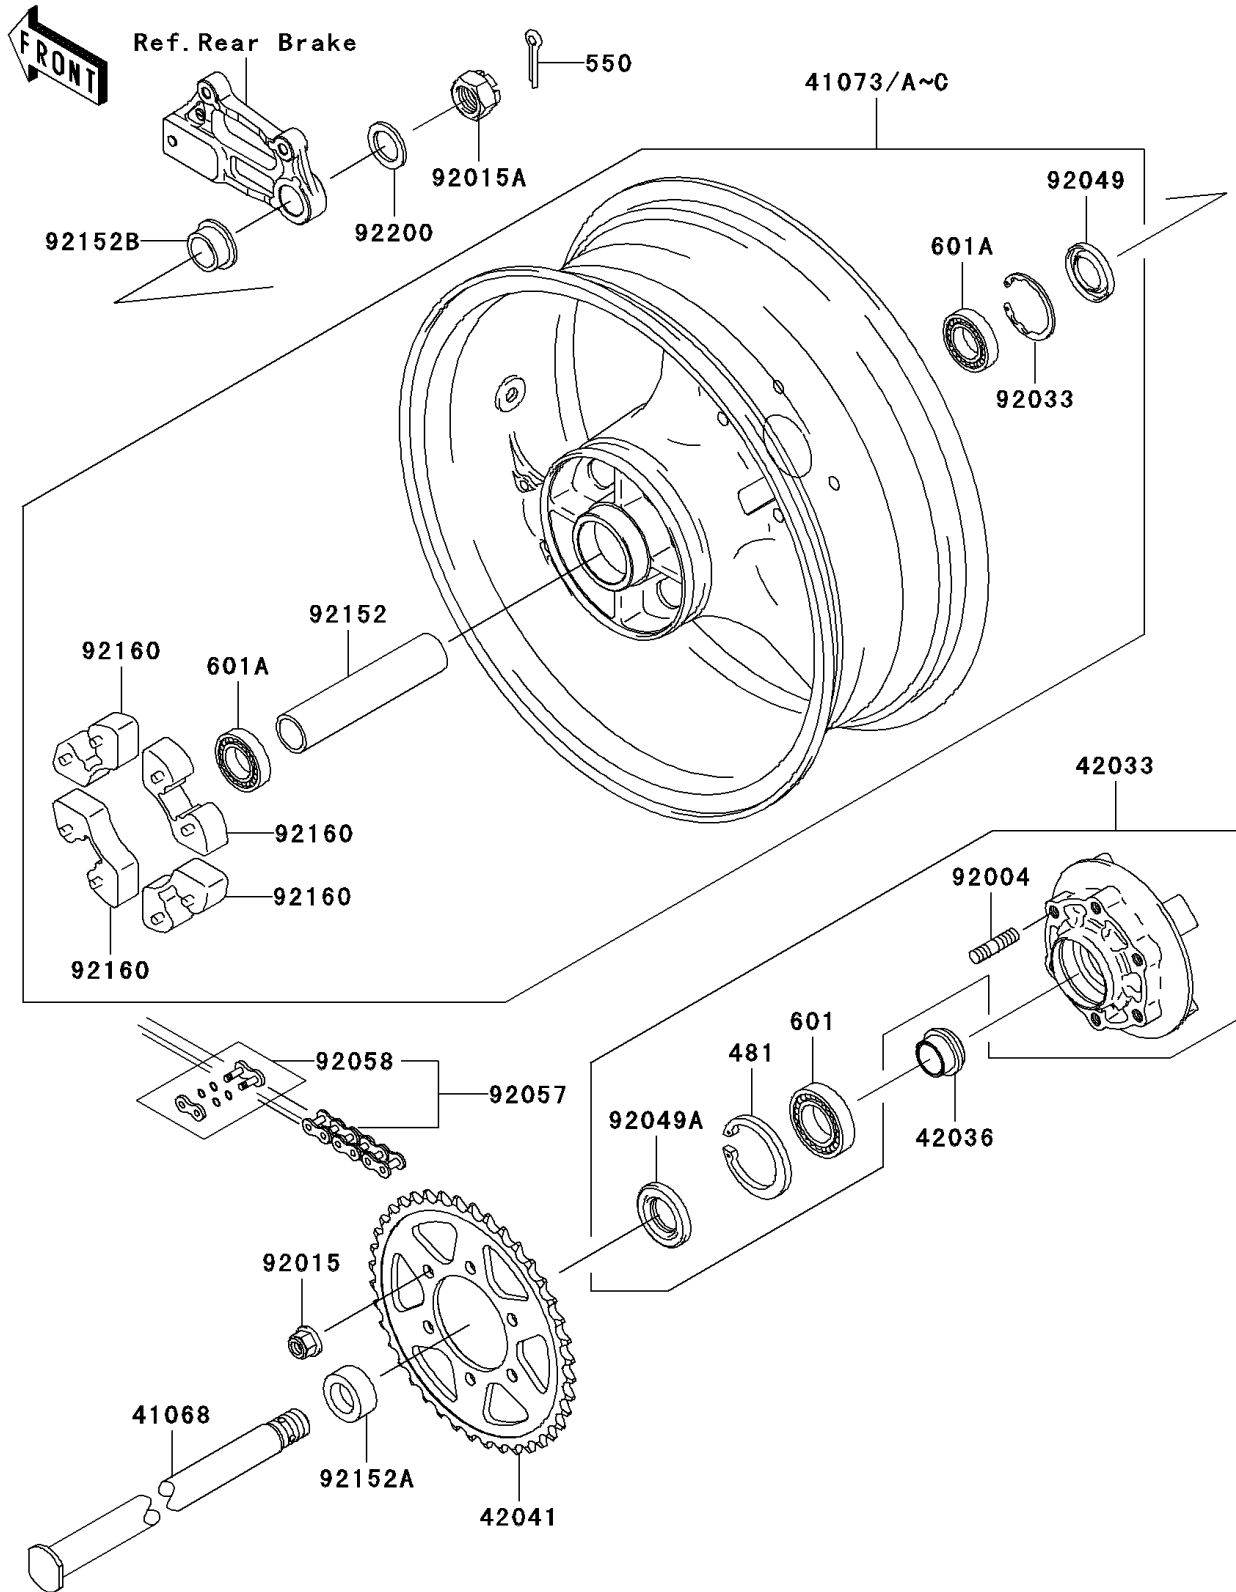

# 2005 Z1000 PARTS DIAGRAM

Rear Wheel/Chain

F2240

## 2005 Z1000 PARTS LIST

### Rear Wheel/Chain

ITEM NAME	PART NUMBER	QUANTITY
CIRCLIP (Ref # 481)	481J5500	1
PIN-COTTER,4.0X40 (Ref # 550)	550D4040	1
BEARING-BALL,#6006G (Ref # 601)	601B6006G	1
BEARING-BALL (Ref # 601A)	601B6205UU	2
AXLE,RR (Ref # 41068)	41068-0005	1
WHEEL-ASSY,RR,BLACK (Ref # 41073A)	41073-1653-18	1
COUPLING-ASSY,RR HUB (Ref # 42033)	42033-1213	1
SLEEVE,RR HUB,L=22 (Ref # 42036)	42036-1279	1
SPROCKET-HUB,42T (Ref # 42041)	42041-0003	1
STUD,10X19 (Ref # 92004)	92004-1275	6
NUT,FLANGED,10MM (Ref # 92015)	92015-1335	6
NUT,CASTLE,24MM (Ref # 92015A)	92015-1844	1
RING-SNAP,52MM (Ref # 92033)	92033-1043	1
SEAL-OIL,RR HUB (Ref # 92049)	92049-1375	1
SEAL-OIL,PJN 40 55 8 (Ref # 92049A)	92049-1376	1
CHAIN,DRIVE,EK525UVXL2X112L (Ref # 92057)	92057-0036	1
JOINT-CHAIN,DRIVE (Ref # 92058)	92058-1089	1
COLLAR,RR HUB,L=159 (Ref # 92152)	92152-1208	1
COLLAR,RR AXLE,LH,L=17 (Ref # 92152A)	92152-1245	1
COLLAR,RR AXLE,RH,L=16 (Ref # 92152B)	92152-1246	1
DAMPER,SHOCK,RR HUB (Ref # 92160)	92160-1485	4
WASHER,25.5X38X3.2 (Ref # 92200)	92200-1479	1