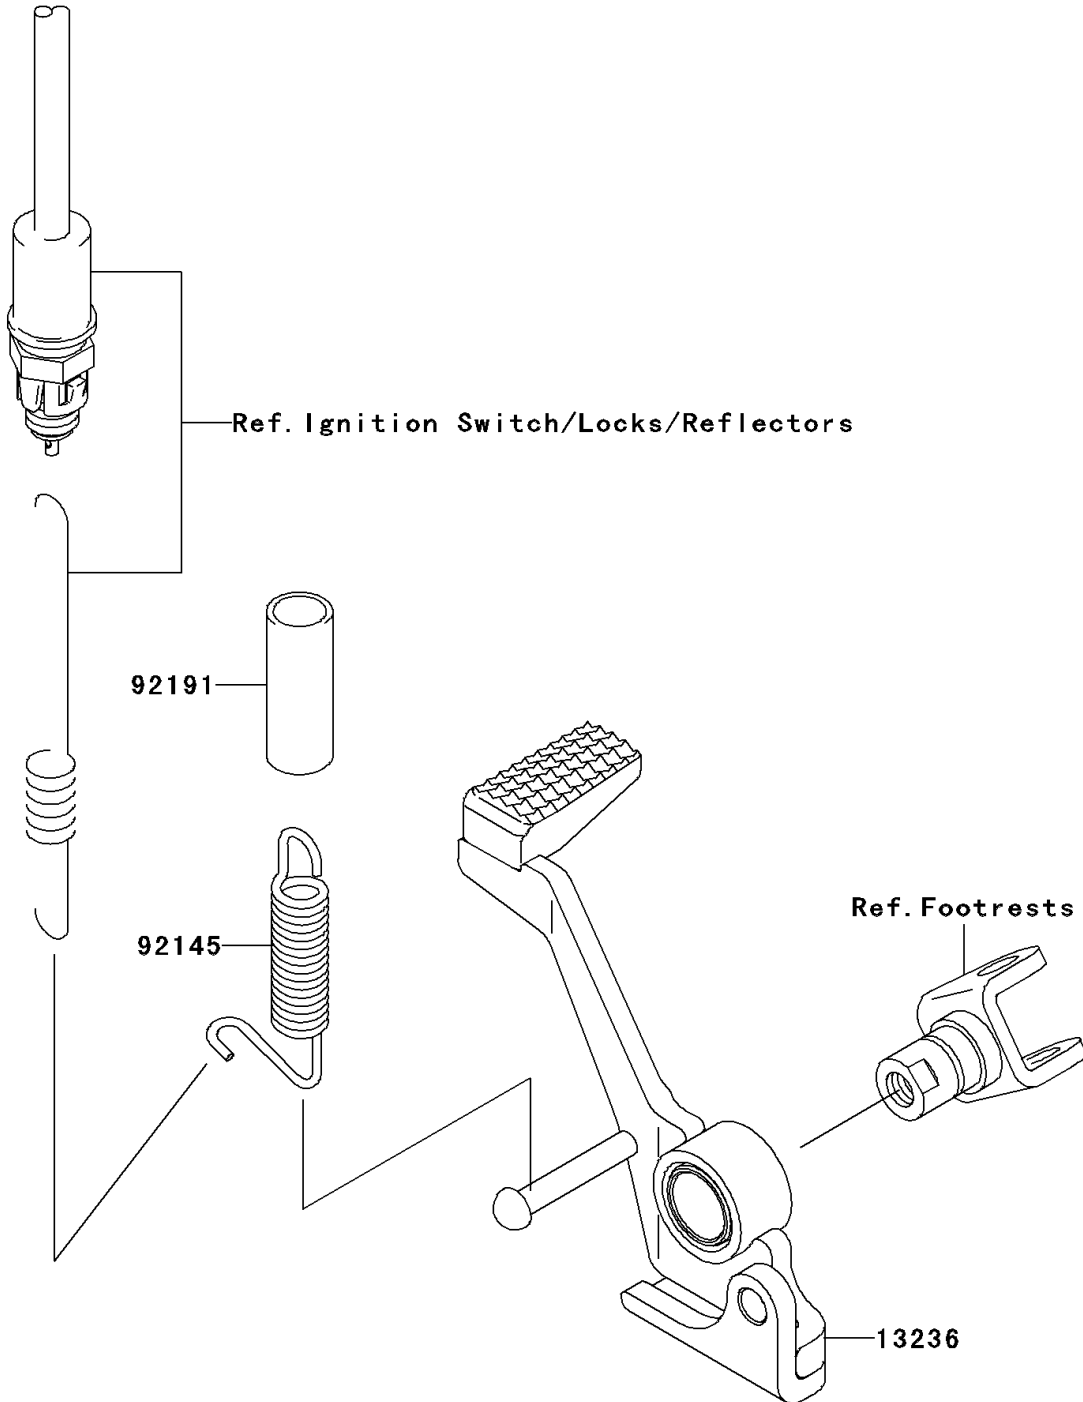

2003 Z1000 PARTS DIAGRAM

Brake Pedal/Torque Link

F2260

2003 Z1000 PARTS LIST

Brake Pedal/Torque Link

| ITEM NAME | PART NUMBER | QUANTITY |
|---|-------------|----------|
| LEVER-COMP,BRAKE PEDAL (Ref # 13236) | 13236-1403 | 1 |
| SPRING,BRAKE PEDAL RETURN (Ref # 92145) | 92145-1090 | 1 |
| TUBE,12X15X40 (Ref # 92191) | 92191-1739 | 1 |