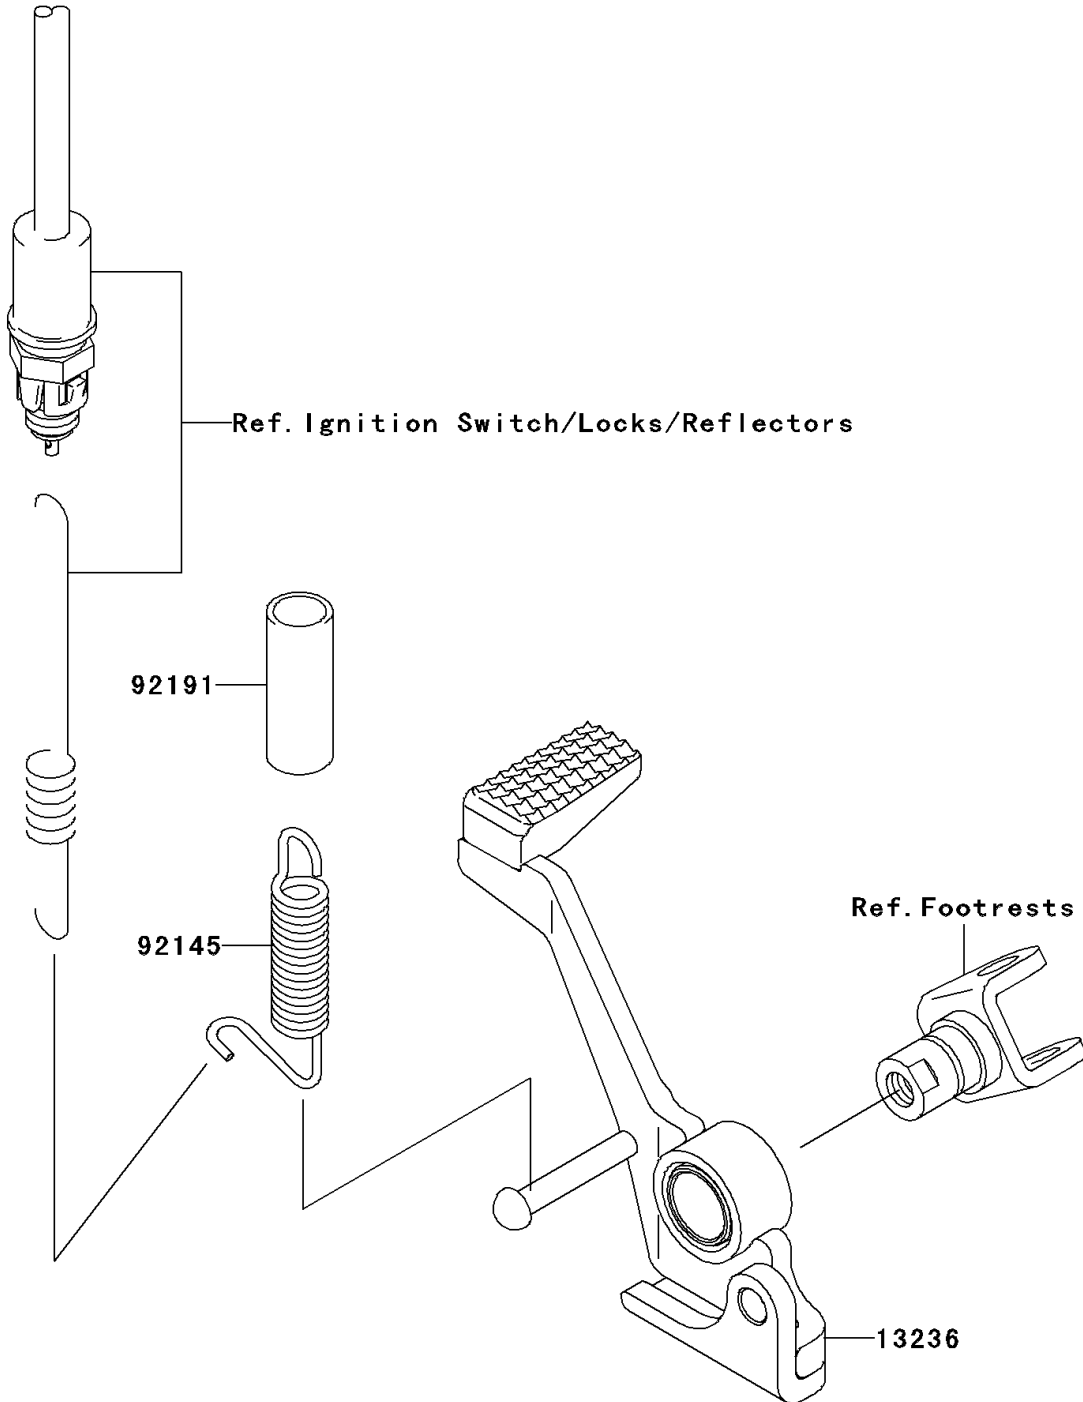

2005 Z1000 PARTS DIAGRAM

Brake Pedal/Torque Link

F2260

2005 Z1000 PARTS LIST

Brake Pedal/Torque Link

ITEM NAME	PART NUMBER	QUANTITY
LEVER-COMP,BRAKE PEDAL (Ref # 13236)	13236-1403	1
SPRING,BRAKE PEDAL RETURN (Ref # 92145)	92145-1090	1
TUBE,12X15X40 (Ref # 92191)	92191-1739	1