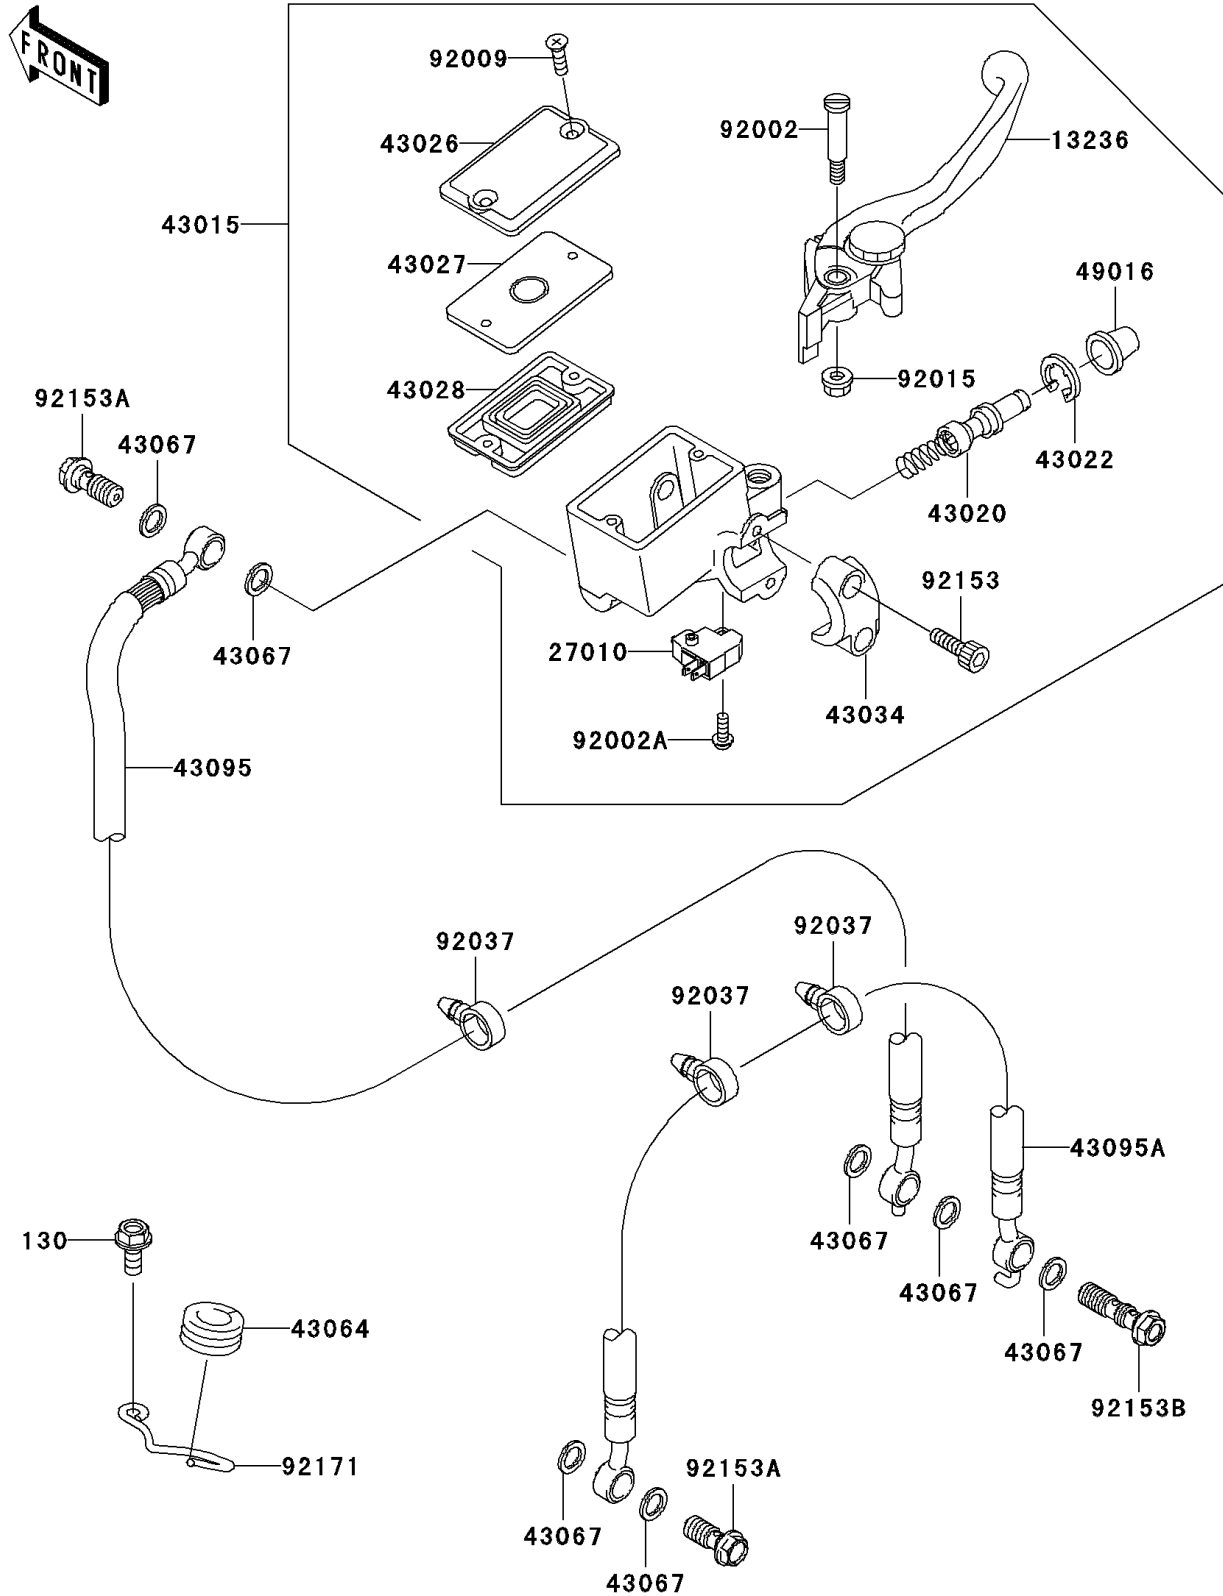

2003 Z1000 PARTS DIAGRAM

Front Master Cylinder

F2291

2003 Z1000 PARTS LIST

Front Master Cylinder

ITEM NAME	PART NUMBER	QUANTITY
-----------	-------------	----------