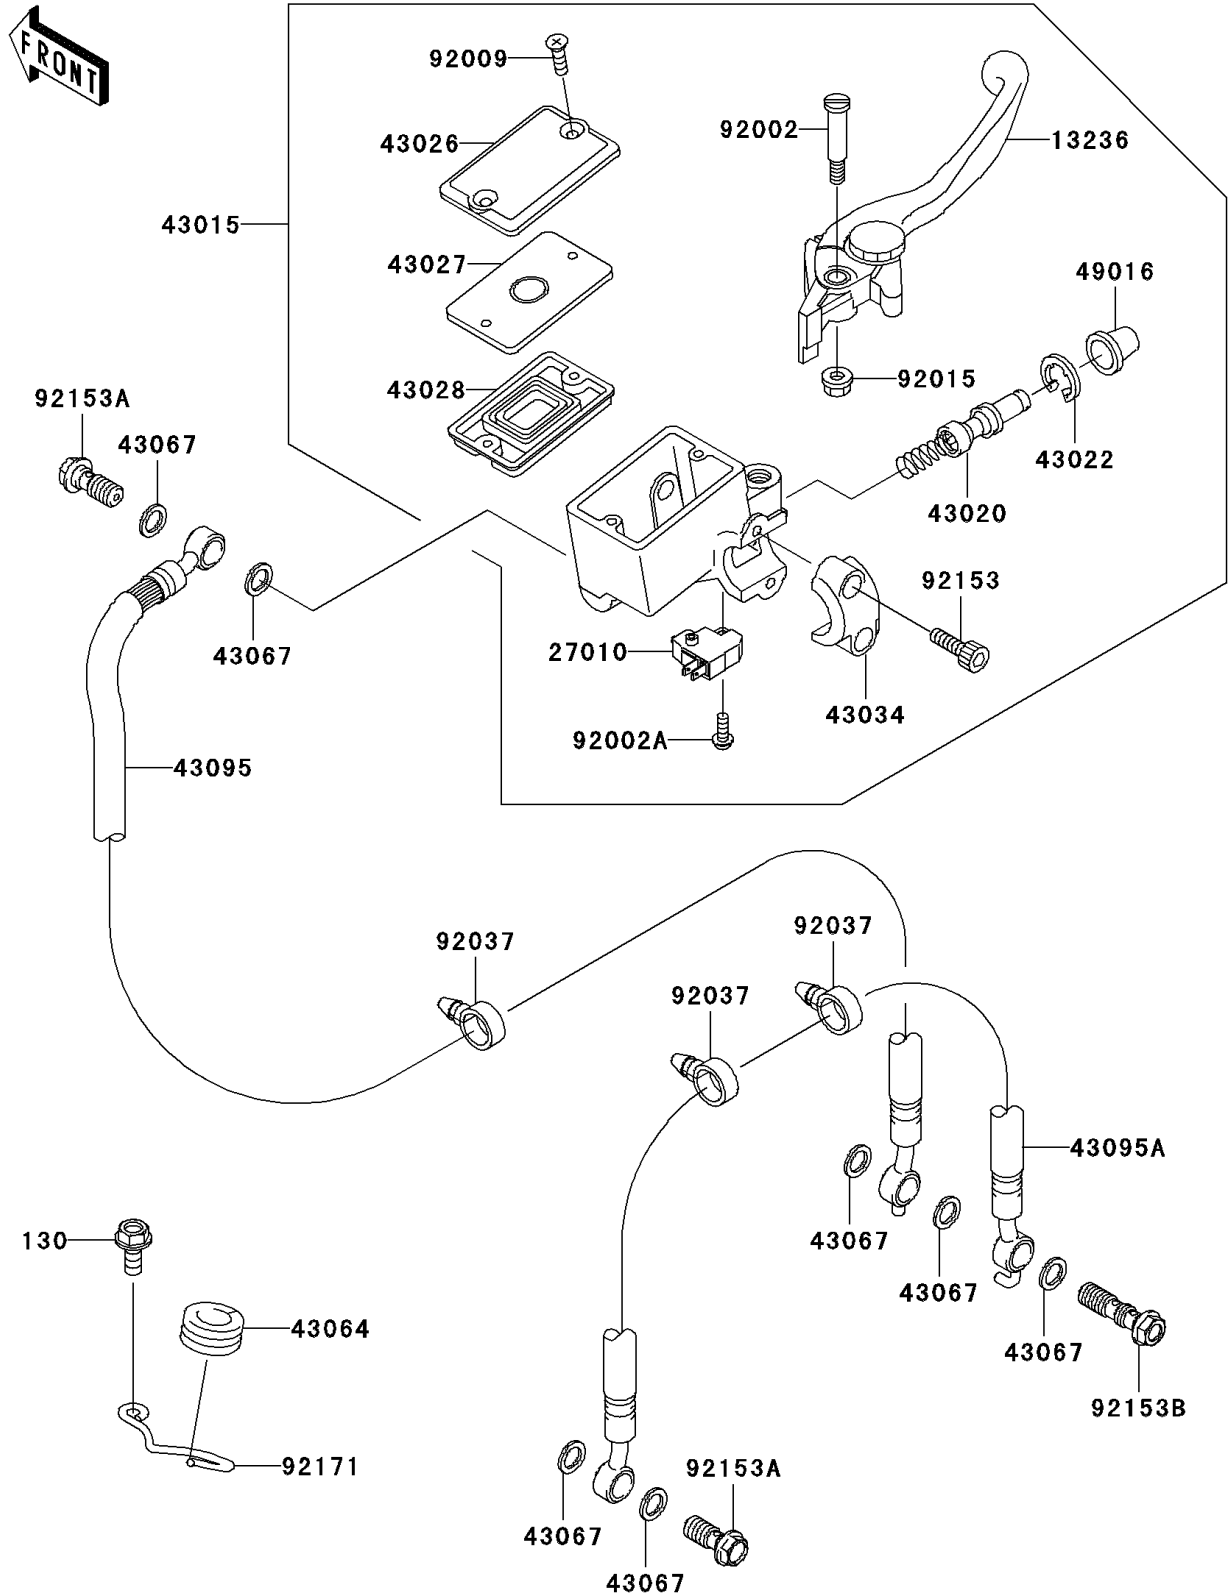

2003 Z1000 PARTS DIAGRAM

Front Master Cylinder

F2291

2003 Z1000 PARTS LIST

Front Master Cylinder

ITEM NAME	PART NUMBER	QUANTITY
BOLT-FLANGED (Ref # 130)	130L0614	1
LEVER-COMP,FRONT BRAKE (Ref # 13236)	13236-1337	1
SWITCH,BRAKE (Ref # 27010)	27010-0025	1
CYLINDER-ASSY-MASTER,FR (Ref # 43015)	43015-0011	1
PISTON-COMP-BRAKE,FR (Ref # 43020)	43020-1054	1
STOPPER-BRAKE,PISTON (Ref # 43022)	43022-1010	1
CAP-BRAKE (Ref # 43026)	43026-1076	1
PLATE-DIAPHRAGM (Ref # 43027)	43027-1055	1
DIAPHRAGM,MASTER CYLINDER (Ref # 43028)	43028-1058	1
HOLDER-BRAKE,MASTER CYLINDER (Ref # 43034)	43034-1053	1
GROMMET,HOSE CLAMP (Ref # 43064)	43064-007	1
WASHER,10.5X15X1.5 (Ref # 43067)	43067-001	7
HOSE-BRAKE,FR (Ref # 43095)	43095-1291	1
HOSE-BRAKE,FR (Ref # 43095A)	43095-1338	1
COVER-SEAL,MASTER CYLINDER (Ref # 49016)	49016-1044	1
BOLT,LEVER SET,BLACK (Ref # 92002)	92002-1322	1
BOLT,SCREW,4X12 (Ref # 92002A)	92002-1323	1
SCREW,4MM (Ref # 92009)	92009-1458	2
NUT,FLANGED,6MM,BLACK (Ref # 92015)	92015-1233	1
CLAMP,HOSE (Ref # 92037)	92037-1827	3
BOLT,SOCKET,6X20 (Ref # 92153)	92153-0417	2
BOLT,OIL,L=23 (Ref # 92153A)	92153-0627	2
BOLT,OIL,L=37 (Ref # 92153B)	92153-0628	1
CLAMP,BRAKE HOSE (Ref # 92171)	92171-1574	1