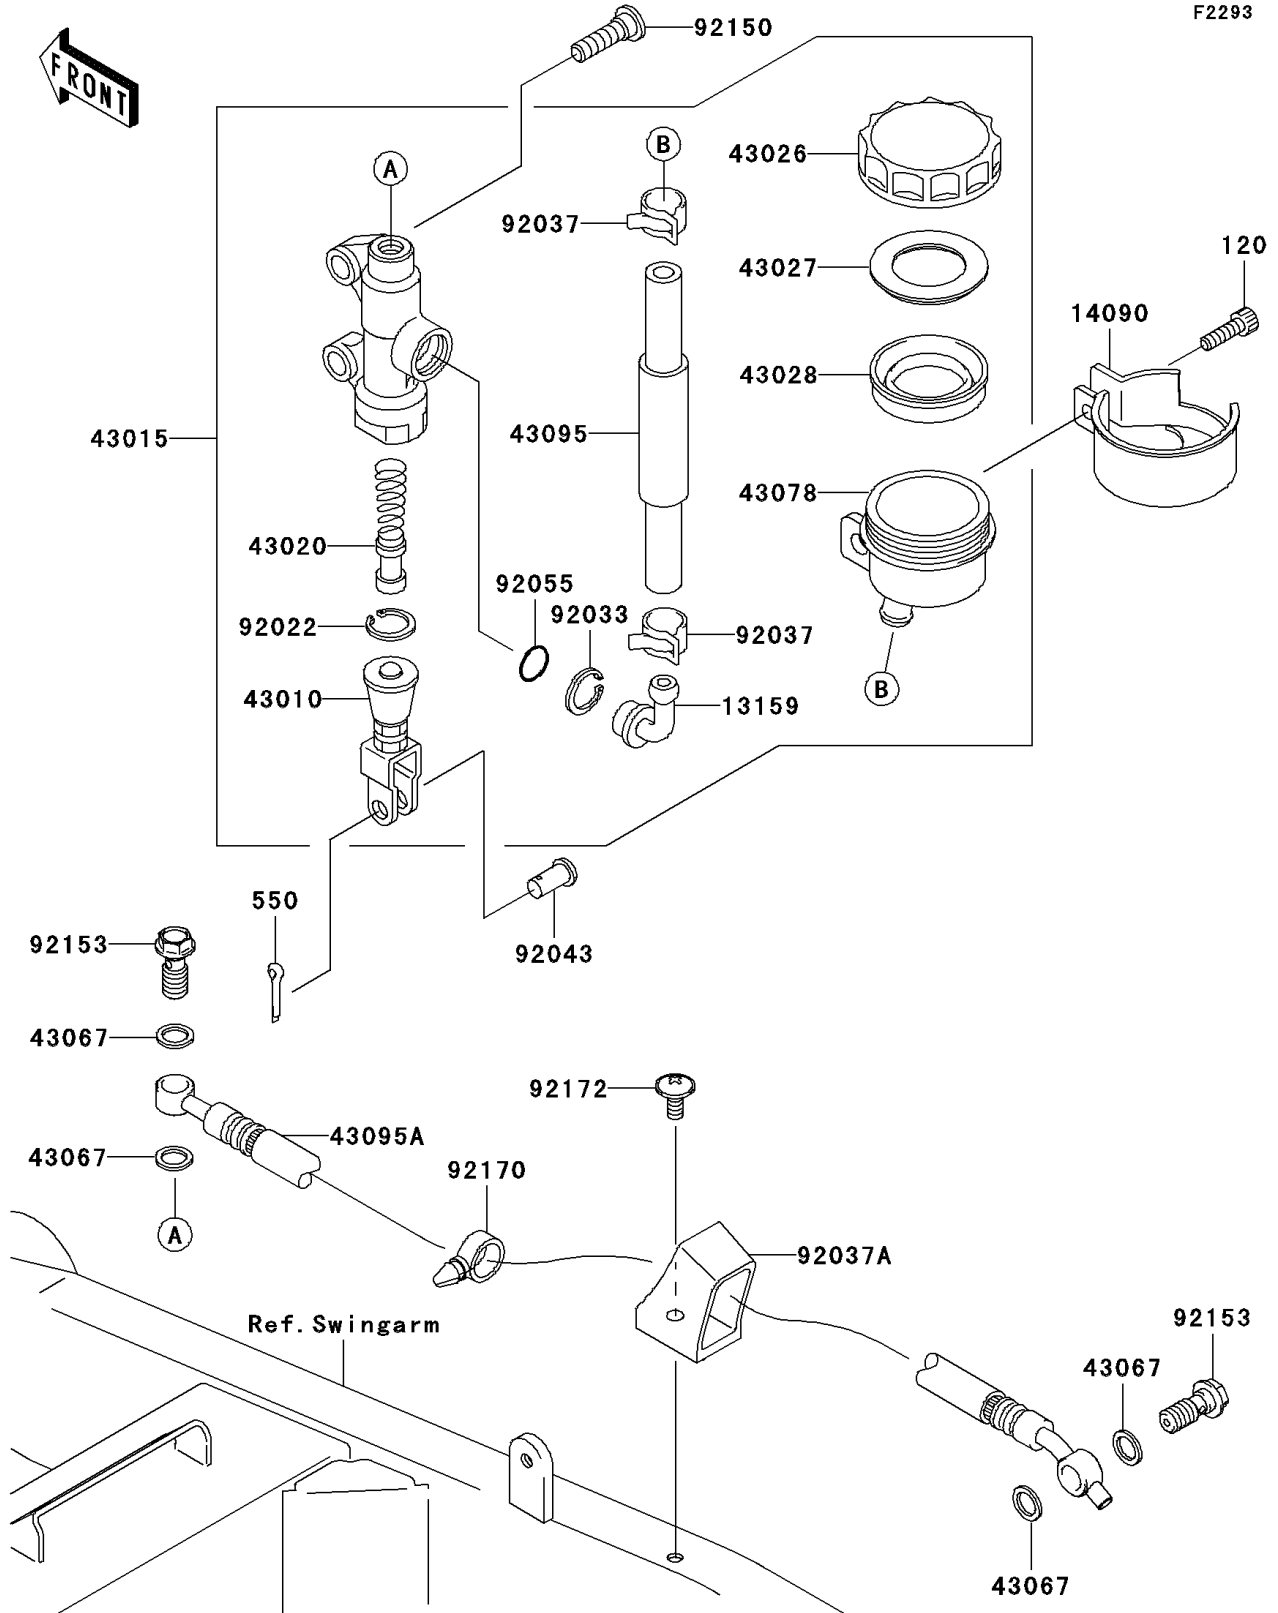

2005 Z1000 PARTS DIAGRAM

Rear Master Cylinder

2005 Z1000 PARTS LIST

Rear Master Cylinder

ITEM NAME	PART NUMBER	QUANTITY
-----------	-------------	----------