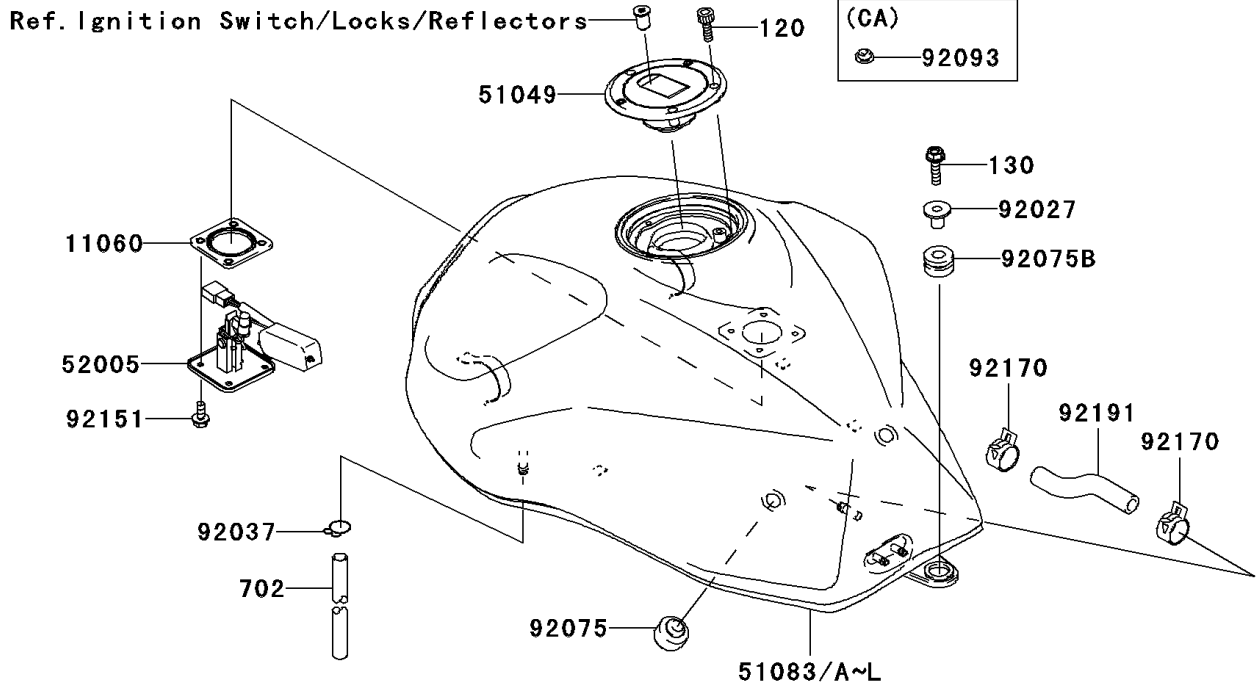

2003 Z1000 PARTS DIAGRAM

Fuel Tank

F2410

(51083/C)	Black
(51083A)	Green
(51083B/D)	Orange

(51083E/I)	Red
(51083F)	Black
(51083G)	Orange
(51083H/J)	Green
(51083K/L)	Titanium

2003 Z1000 PARTS LIST

Fuel Tank

ITEM NAME	PART NUMBER	QUANTITY
GASKET,FUEL GAUGE (Ref # 11060)	11060-1952	1
CAP-TANK,FUEL (Ref # 51049)	51049-0010	1
BOLT-SOCKET (Ref # 120)	120S0516	3
BOLT-FLANGED,8X30 (Ref # 130)	130G0830	1
TUBE-RUBBER,6X9X750 (Ref # 702)	702A06750	1
GAUGE,FUEL (Ref # 52005)	52005-1160	1
COLLAR,L=19.3 (Ref # 92027)	92027-1780	1
CLAMP,TUBE (Ref # 92037)	92037-010	1
DAMPER (Ref # 92075)	92075-015	2
DAMPER,FUEL TANK (Ref # 92075A)	92075-101	2
DAMPER (Ref # 92075B)	92075-1736	1
BOLT,5X12 (Ref # 92151)	92151-1599	4
CLAMP (Ref # 92170)	92170-1492	2
TUBE (Ref # 92191)	92191-1801	1
TANK-COMP-FUEL,BLACK (Ref # 51083)	51083-5016-B5	1
TANK-COMP-FUEL,L.GREEN (Ref # 51083A)	51083-5017-7F	1
TANK-COMP-FUEL,P.B.ORANGE (Ref # 51083B)	51083-5018-470	1
TANK-COMP-FUEL,BLACK (Ref # 51083C)	51083-5019-B5	1
TANK-COMP-FUEL,P.B.ORANGE (Ref # 51083D)	51083-5020-470	1
SEAL,FUEL TANK CAP (Ref # 92093)	92093-1030	1