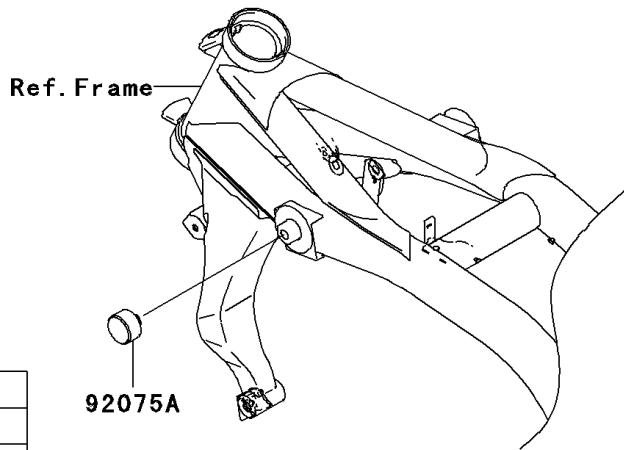

2003 Z1000 PARTS DIAGRAM

Fuel Tank

F2410

(51083/C)	Black
(51083A)	Green
(51083B/D)	Orange

(51083E/I)	Red
(51083F)	Black
(51083G)	Orange
(51083H/J)	Green
(51083K/L)	Titanium

WD

WD

2003 Z1000 PARTS LIST

Fuel Tank

ITEM NAME	PART NUMBER	QUANTITY
GASKET,FUEL GAUGE (Ref # 11060)	11060-1952	1
CAP-TANK,FUEL (Ref # 51049)	51049-0010	1
BOLT-SOCKET (Ref # 120)	120S0516	3
BOLT-FLANGED,8X30 (Ref # 130)	130G0830	1
TUBE-RUBBER,6X9X750 (Ref # 702)	702A06750	1
GAUGE,FUEL (Ref # 52005)	52005-1160	1
COLLAR,L=19.3 (Ref # 92027)	92027-1780	1
CLAMP,TUBE (Ref # 92037)	92037-010	1
DAMPER (Ref # 92075)	92075-015	2
DAMPER,FUEL TANK (Ref # 92075A)	92075-101	2
DAMPER (Ref # 92075B)	92075-1736	1
BOLT,5X12 (Ref # 92151)	92151-1599	4
CLAMP (Ref # 92170)	92170-1492	2
TUBE (Ref # 92191)	92191-1801	1
TANK-COMP-FUEL,BLACK (Ref # 51083)	51083-5016-B5	1
TANK-COMP-FUEL,L.GREEN (Ref # 51083A)	51083-5017-7F	1
TANK-COMP-FUEL,P.B.ORANGE (Ref # 51083B)	51083-5018-470	1
TANK-COMP-FUEL,BLACK (Ref # 51083C)	51083-5019-B5	1
TANK-COMP-FUEL,P.B.ORANGE (Ref # 51083D)	51083-5020-470	1
SEAL,FUEL TANK CAP (Ref # 92093)	92093-1030	1