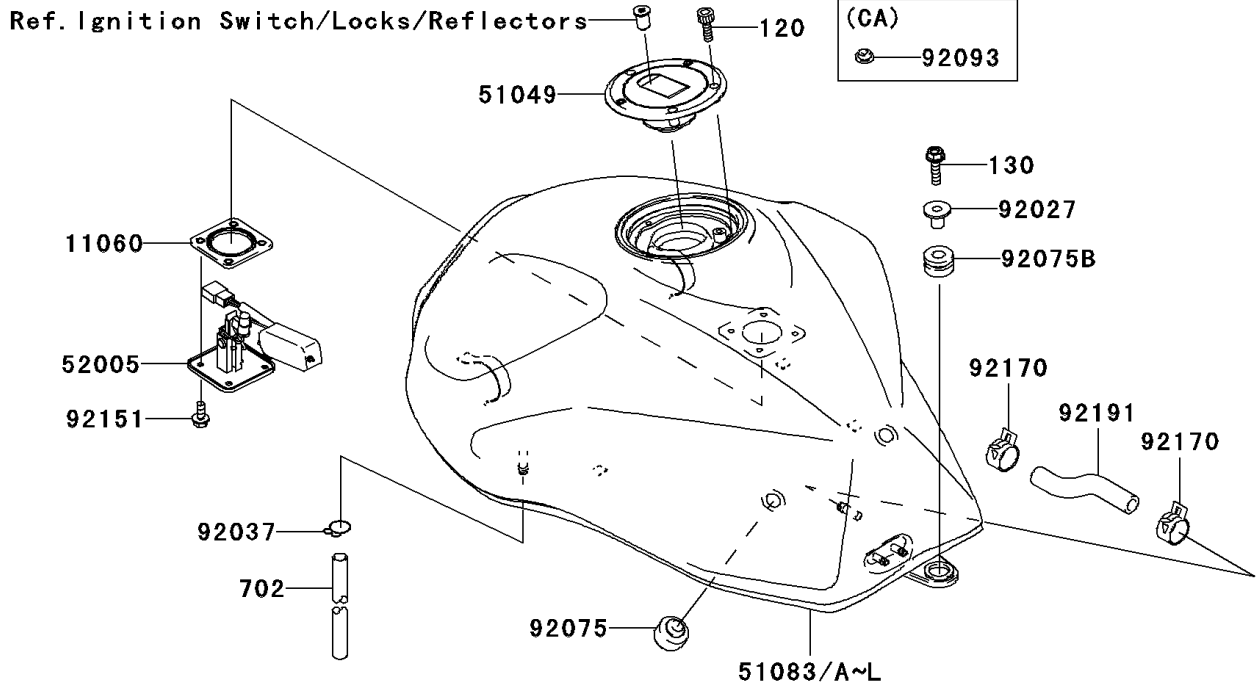

2003 Z1000 PARTS DIAGRAM

Fuel Tank

F2410

(51083/C)	Black
(51083A)	Green
(51083B/D)	Orange

(51083E/I)	Red
(51083F)	Black
(51083G)	Orange
(51083H/J)	Green
(51083K/L)	Titanium

WD

WD

2003 Z1000 PARTS LIST

Fuel Tank

ITEM NAME	PART NUMBER	QUANTITY
GASKET,FUEL GAUGE (Ref # 11060)	11060-1952	1
CAP-TANK,FUEL (Ref # 51049)	51049-0010	1
BOLT-SOCKET (Ref # 120)	120S0516	3
BOLT-FLANGED,8X30 (Ref # 130)	130G0830	1
TUBE-RUBBER,6X9X750 (Ref # 702)	702A06750	1
GAUGE,FUEL (Ref # 52005)	52005-1160	1
COLLAR,L=19.3 (Ref # 92027)	92027-1780	1
CLAMP,TUBE (Ref # 92037)	92037-010	1
DAMPER (Ref # 92075)	92075-015	2
DAMPER,FUEL TANK (Ref # 92075A)	92075-101	2
DAMPER (Ref # 92075B)	92075-1736	1
BOLT,5X12 (Ref # 92151)	92151-1599	4
CLAMP (Ref # 92170)	92170-1492	2
TUBE (Ref # 92191)	92191-1801	1
TANK-COMP-FUEL,BLACK (Ref # 51083)	51083-5016-B5	1
TANK-COMP-FUEL,L.GREEN (Ref # 51083A)	51083-5017-7F	1
TANK-COMP-FUEL,P.B.ORANGE (Ref # 51083B)	51083-5018-470	1
TANK-COMP-FUEL,BLACK (Ref # 51083C)	51083-5019-B5	1
TANK-COMP-FUEL,P.B.ORANGE (Ref # 51083D)	51083-5020-470	1
SEAL,FUEL TANK CAP (Ref # 92093)	92093-1030	1