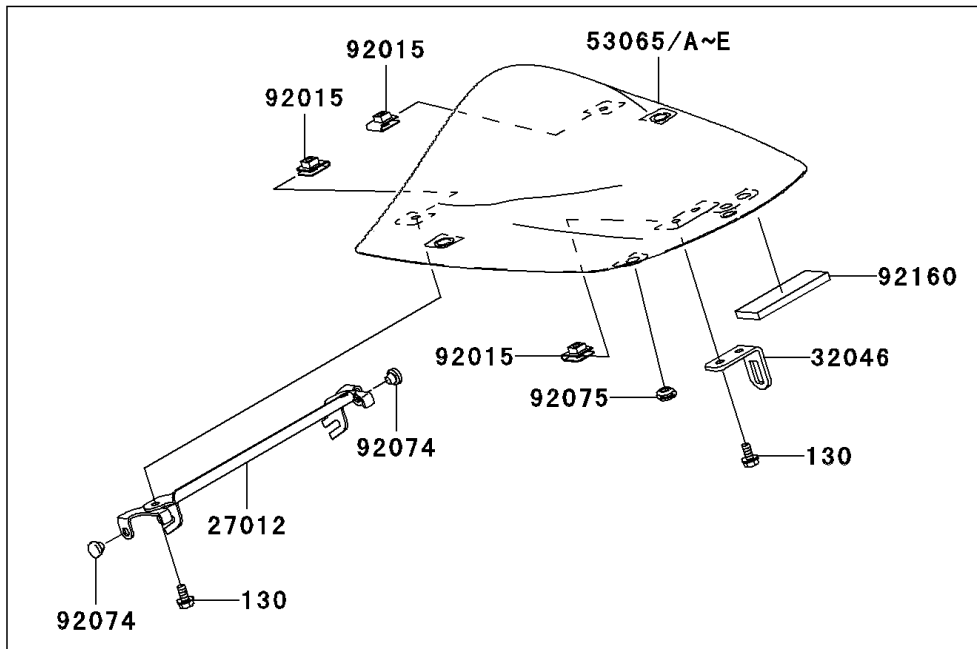

2003 Z1000 PARTS DIAGRAM

Seat

2003 Z1000 PARTS LIST

Seat

ITEM NAME	PART NUMBER	QUANTITY
BOLT-FLANGED,6X14,BLACK (Ref # 130)	130J0614	4
BOLT-FLANGED (Ref # 130A)	130J0620	1
HOOK,SEAT COVER (Ref # 27012)	27012-0013	1
BRACKET-SEAT (Ref # 32046)	32046-1468	1
BRACKET-SEAT,FRONT SEAT,RR (Ref # 32046A)	32046-1530	1
LEATHER,REAR SEAT,BLACK (Ref # 53003)	53003-1530-MA	1
LEATHER,FRONT SEAT,BLACK (Ref # 53003A)	53003-1533-MA	1
LEATHER,FRONT SEAT,RED (Ref # 53003B)	53003-1533-MG	1
COVER SEAT,BLACK (Ref # 53065)	53065-1054-B5	1
COVER SEAT,P.B.ORANGE (Ref # 53065B)	53065-1054-470	1
SEAT-ASSY,RR,W/BAND,BLACK (Ref # 53066)	53066-1074-MA	1
SEAT-ASSY,FR,BLACK (Ref # 53066A)	53066-1079-MA	1
SEAT-ASSY,FR,RED (Ref # 53066B)	53066-1079-MG	1
NUT,CLAMP,6MM (Ref # 92015)	92015-1531	4
PLUG,7X2 (Ref # 92074)	92074-028	2
DAMPER (Ref # 92075)	92075-1011	4
DAMPER (Ref # 92075A)	92075-1927	2
DAMPER (Ref # 92160)	92160-1323	1
DAMPER,SEAT (Ref # 92161)	92161-0050	2
DAMPER,SEAT (Ref # 92161A)	92161-1321	1
COVER SEAT,L.GREEN (Ref # 53065D)	53065-1054-7F	1