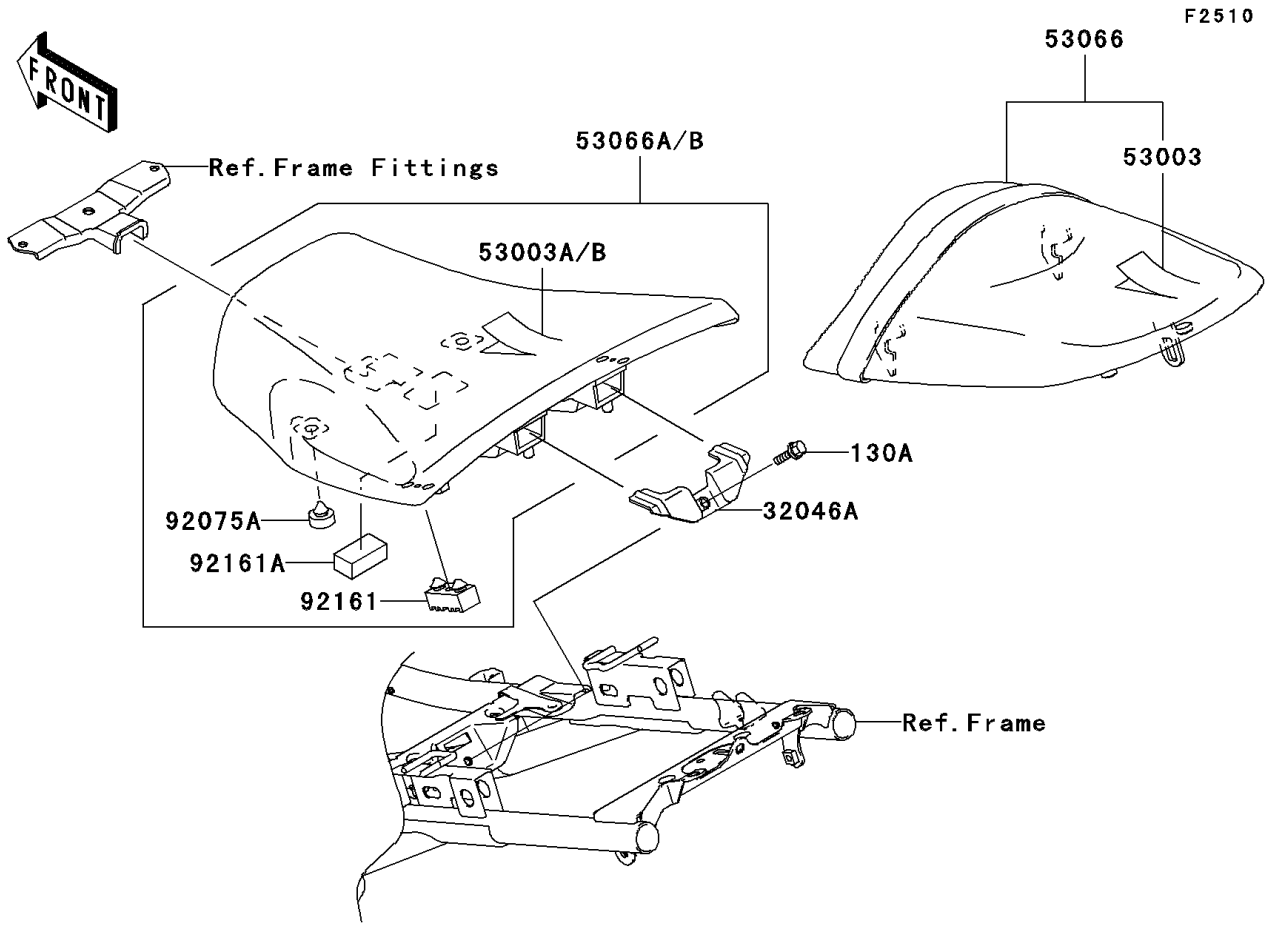

2003 Z1000 PARTS DIAGRAM

Seat

2003 Z1000 PARTS LIST

Seat

ITEM NAME	PART NUMBER	QUANTITY
BOLT-FLANGED,6X14,BLACK (Ref # 130)	130J0614	4
BOLT-FLANGED (Ref # 130A)	130J0620	1
HOOK,SEAT COVER (Ref # 27012)	27012-0013	1
BRACKET-SEAT (Ref # 32046)	32046-1468	1
BRACKET-SEAT,FRONT SEAT,RR (Ref # 32046A)	32046-1530	1
LEATHER,REAR SEAT,BLACK (Ref # 53003)	53003-1530-MA	1
LEATHER,FRONT SEAT,BLACK (Ref # 53003A)	53003-1533-MA	1
LEATHER,FRONT SEAT,RED (Ref # 53003B)	53003-1533-MG	1
COVER SEAT,BLACK (Ref # 53065)	53065-1054-B5	1
COVER SEAT,P.B.ORANGE (Ref # 53065B)	53065-1054-470	1
SEAT-ASSY,RR,W/BAND,BLACK (Ref # 53066)	53066-1074-MA	1
SEAT-ASSY,FR,BLACK (Ref # 53066A)	53066-1079-MA	1
SEAT-ASSY,FR,RED (Ref # 53066B)	53066-1079-MG	1
NUT,CLAMP,6MM (Ref # 92015)	92015-1531	4
PLUG,7X2 (Ref # 92074)	92074-028	2
DAMPER (Ref # 92075)	92075-1011	4
DAMPER (Ref # 92075A)	92075-1927	2
DAMPER (Ref # 92160)	92160-1323	1
DAMPER,SEAT (Ref # 92161)	92161-0050	2
DAMPER,SEAT (Ref # 92161A)	92161-1321	1
COVER SEAT,L.GREEN (Ref # 53065D)	53065-1054-7F	1