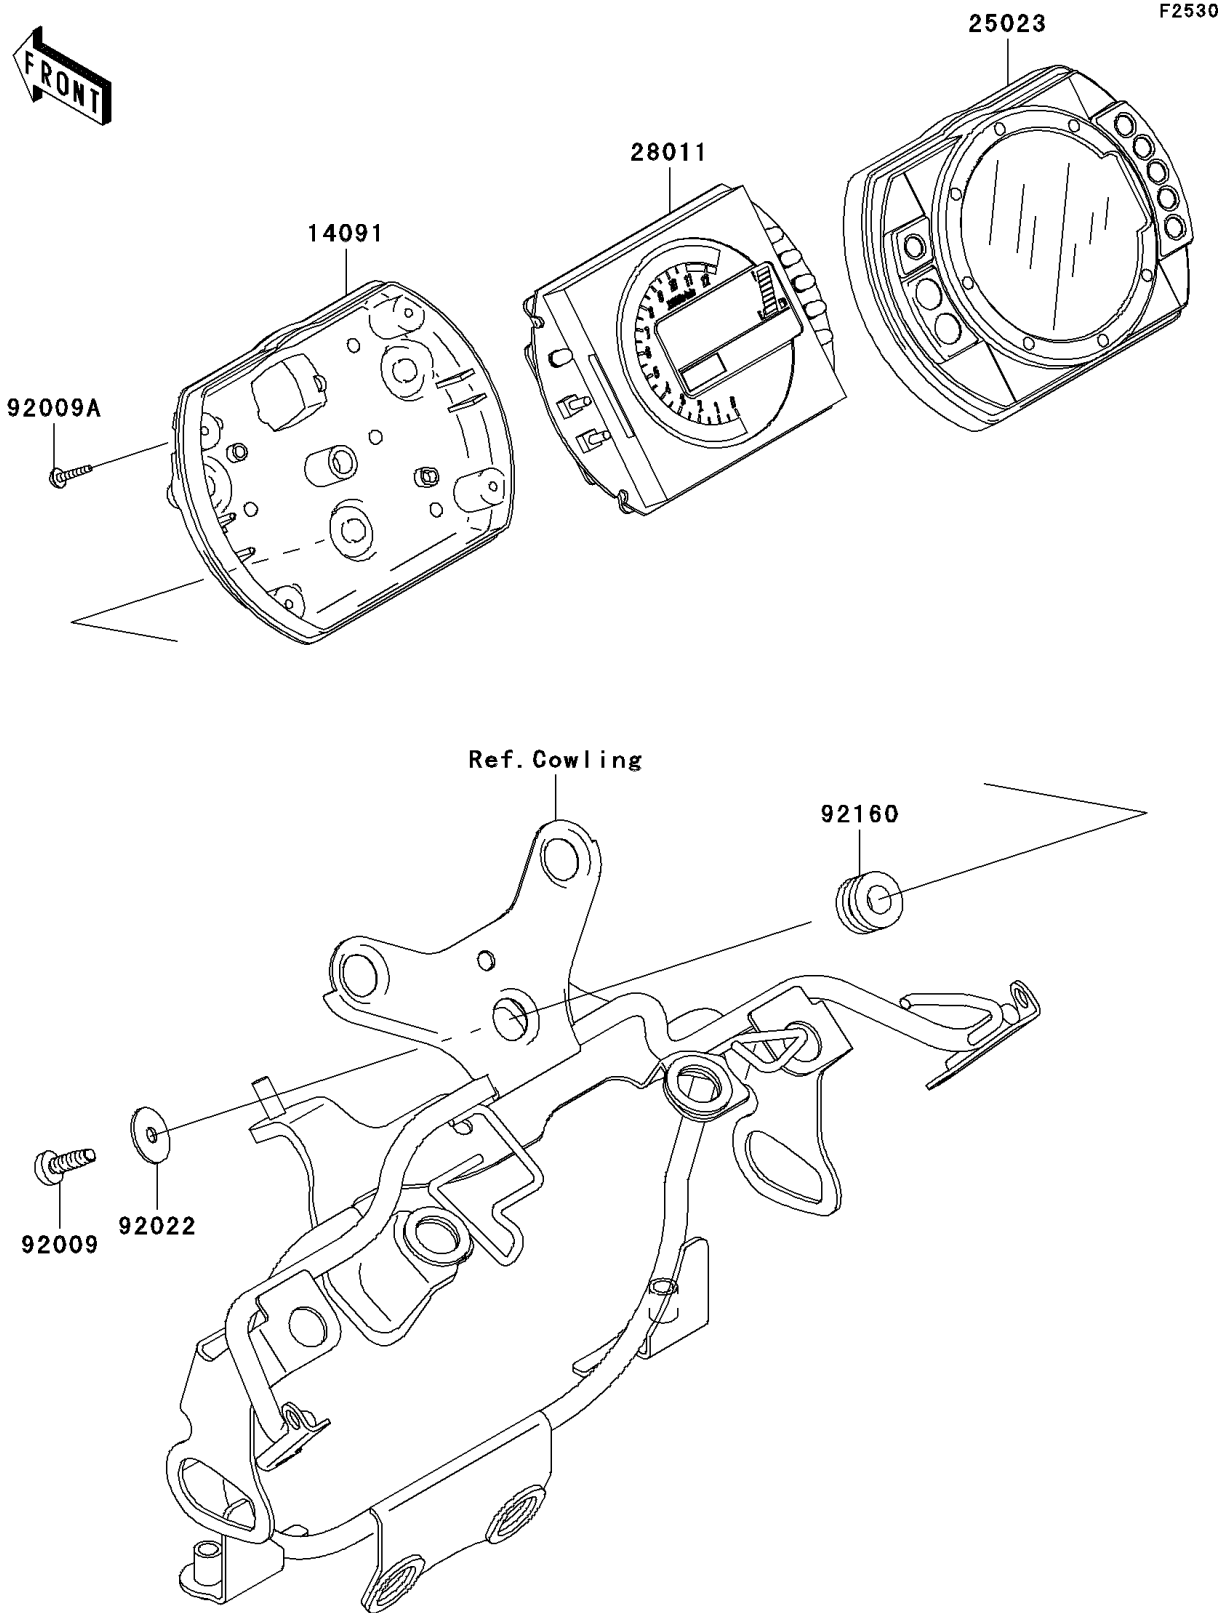

2003 Z1000 PARTS DIAGRAM

Meter(s)

2003 Z1000 PARTS LIST

Meter(s)

ITEM NAME	PART NUMBER	QUANTITY
COVER,METER,LWR (Ref # 14091)	14091-1569	1
COVER-METER CASE,UPP (Ref # 25023)	25023-0001	1
METER,LCD (Ref # 28011)	28011-0001	1
SCREW,TAPPING,5X14 (Ref # 92009)	92009-1197	3
SCREW,TAPPING,3X14 (Ref # 92009A)	92009-1592	5
WASHER,5.5X20X1.2 (Ref # 92022)	92022-1405	3
DAMPER (Ref # 92160)	92160-1167	3