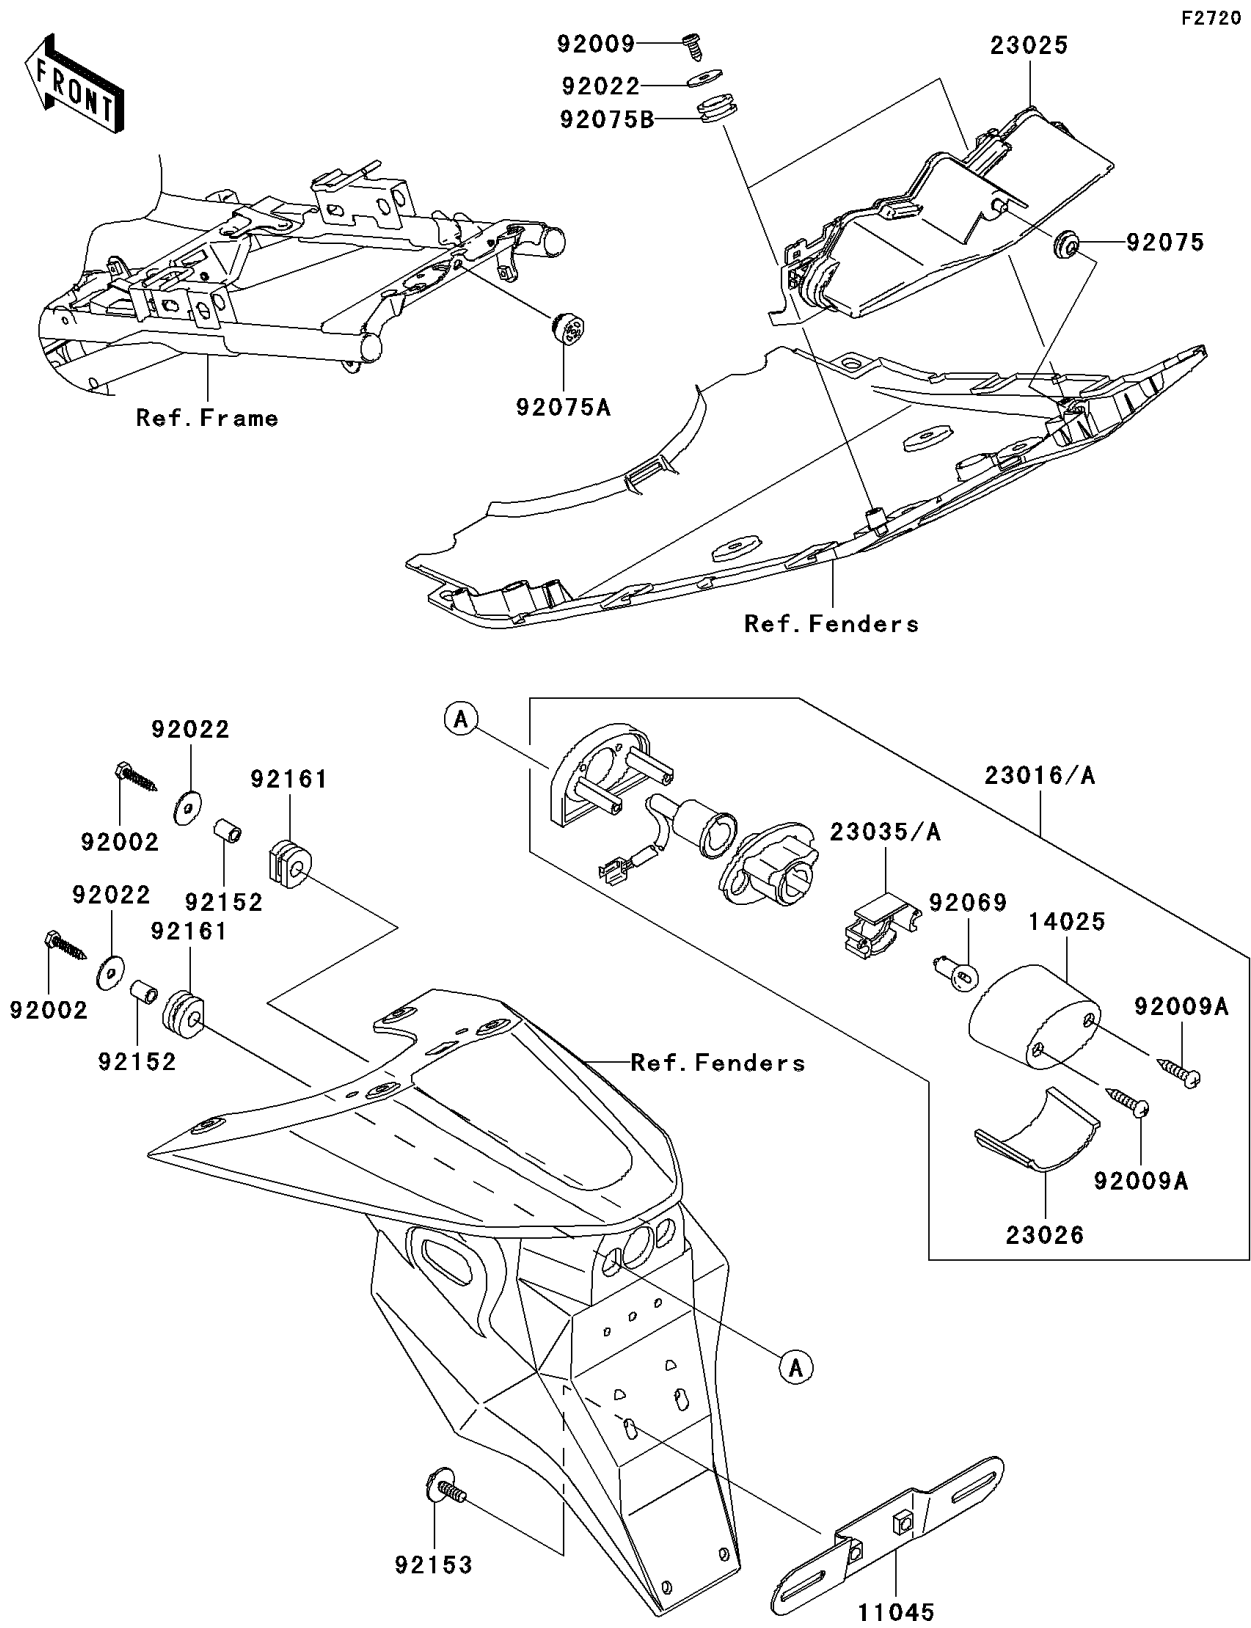

# 2004 Z1000 PARTS DIAGRAM

Taillight(s)

## 2004 Z1000 PARTS LIST

### Taillight(s)

ITEM NAME	PART NUMBER	QUANTITY
BRACKET,LICENSE (Ref # 11045)	11045-1387	1
COVER,LICENSE LAMP (Ref # 14025)	14025-1725	1
LAMP-ASSY,LICENSE (Ref # 23016)	23016-1200	1
LAMP-TAIL (Ref # 23025)	23025-1332	1
LENS,LICENSE LAMP (Ref # 23026)	23026-1064	1
REFLECTOR-LAMP,LICENSE (Ref # 23035A)	23035-1066	1
BOLT,TAPPING,5X25 (Ref # 92002)	92002-1831	2
SCREW,TAPPING,5X12,BLACK (Ref # 92009)	92009-1138	2
SCREW,TAPPING,4X20 (Ref # 92009A)	92009-1378	2
WASHER,5.5X20X1.2 (Ref # 92022)	92022-1581	4
BULB,12V 5W (Ref # 92069)	92069-1055	1
DAMPER (Ref # 92075)	92075-1011	1
DAMPER (Ref # 92075A)	92075-1598	1
DAMPER (Ref # 92075B)	92075-1634	2
COLLAR,6X9X11.5 (Ref # 92152)	92152-1458	2
BOLT,6X16 (Ref # 92153)	92153-0684	2
DAMPER (Ref # 92161)	92161-1313	2