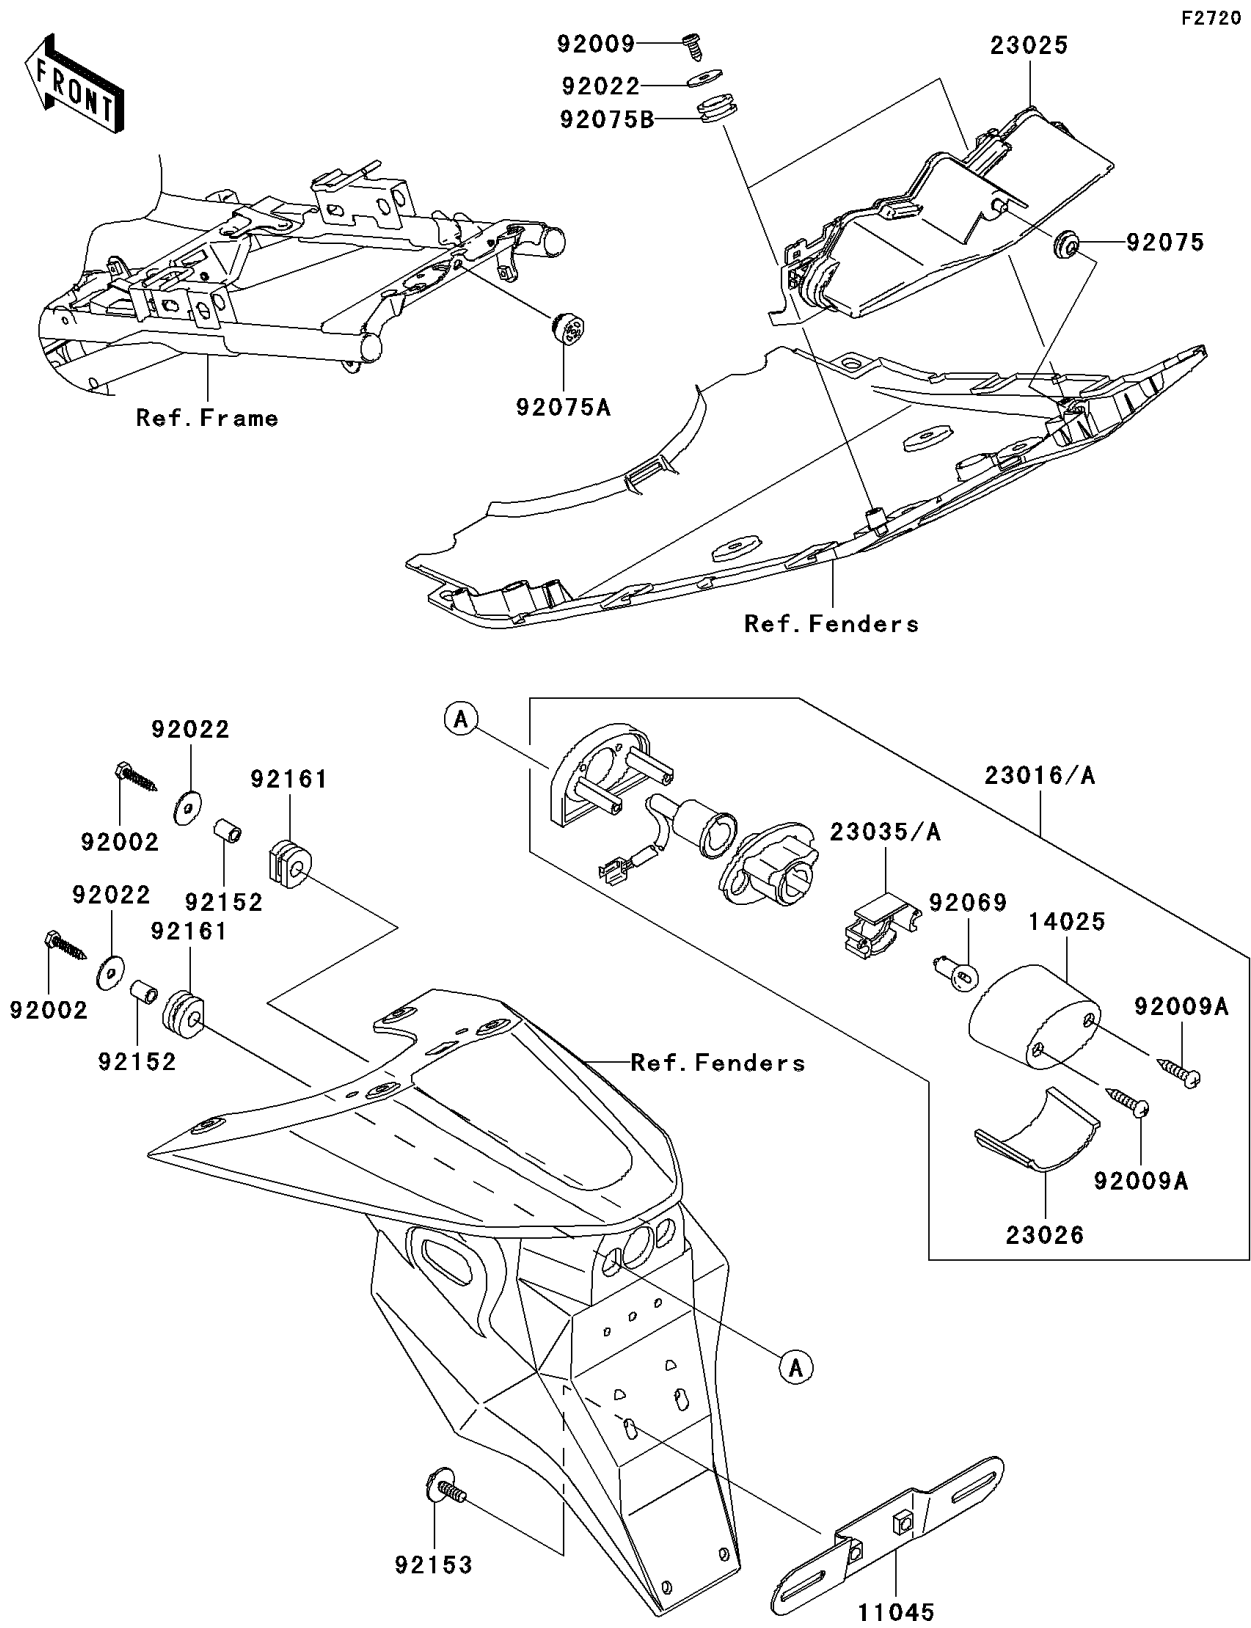

2005 Z1000 PARTS DIAGRAM

Taillight(s)

2005 Z1000 PARTS LIST

Taillight(s)

ITEM NAME	PART NUMBER	QUANTITY
BRACKET,LICENSE (Ref # 11045)	11045-1387	1
COVER,LICENSE LAMP (Ref # 14025)	14025-1725	1
LAMP-ASSY,LICENSE (Ref # 23016)	23016-1200	1
LAMP-TAIL (Ref # 23025)	23025-1332	1
LENS,LICENSE LAMP (Ref # 23026)	23026-1064	1
REFLECTOR-LAMP,LICENSE (Ref # 23035A)	23035-1066	1
BOLT,TAPPING,5X25 (Ref # 92002)	92002-1831	2
SCREW,TAPPING,5X12,BLACK (Ref # 92009)	92009-1138	2
SCREW,TAPPING,4X20 (Ref # 92009A)	92009-1378	2
WASHER,5.5X20X1.2 (Ref # 92022)	92022-1581	4
BULB,12V 5W (Ref # 92069)	92069-1055	1
DAMPER (Ref # 92075)	92075-1011	1
DAMPER (Ref # 92075A)	92075-1598	1
DAMPER (Ref # 92075B)	92075-1634	2
COLLAR,6X9X11.5 (Ref # 92152)	92152-1458	2
BOLT,6X16 (Ref # 92153)	92153-0684	2
DAMPER (Ref # 92161)	92161-1313	2