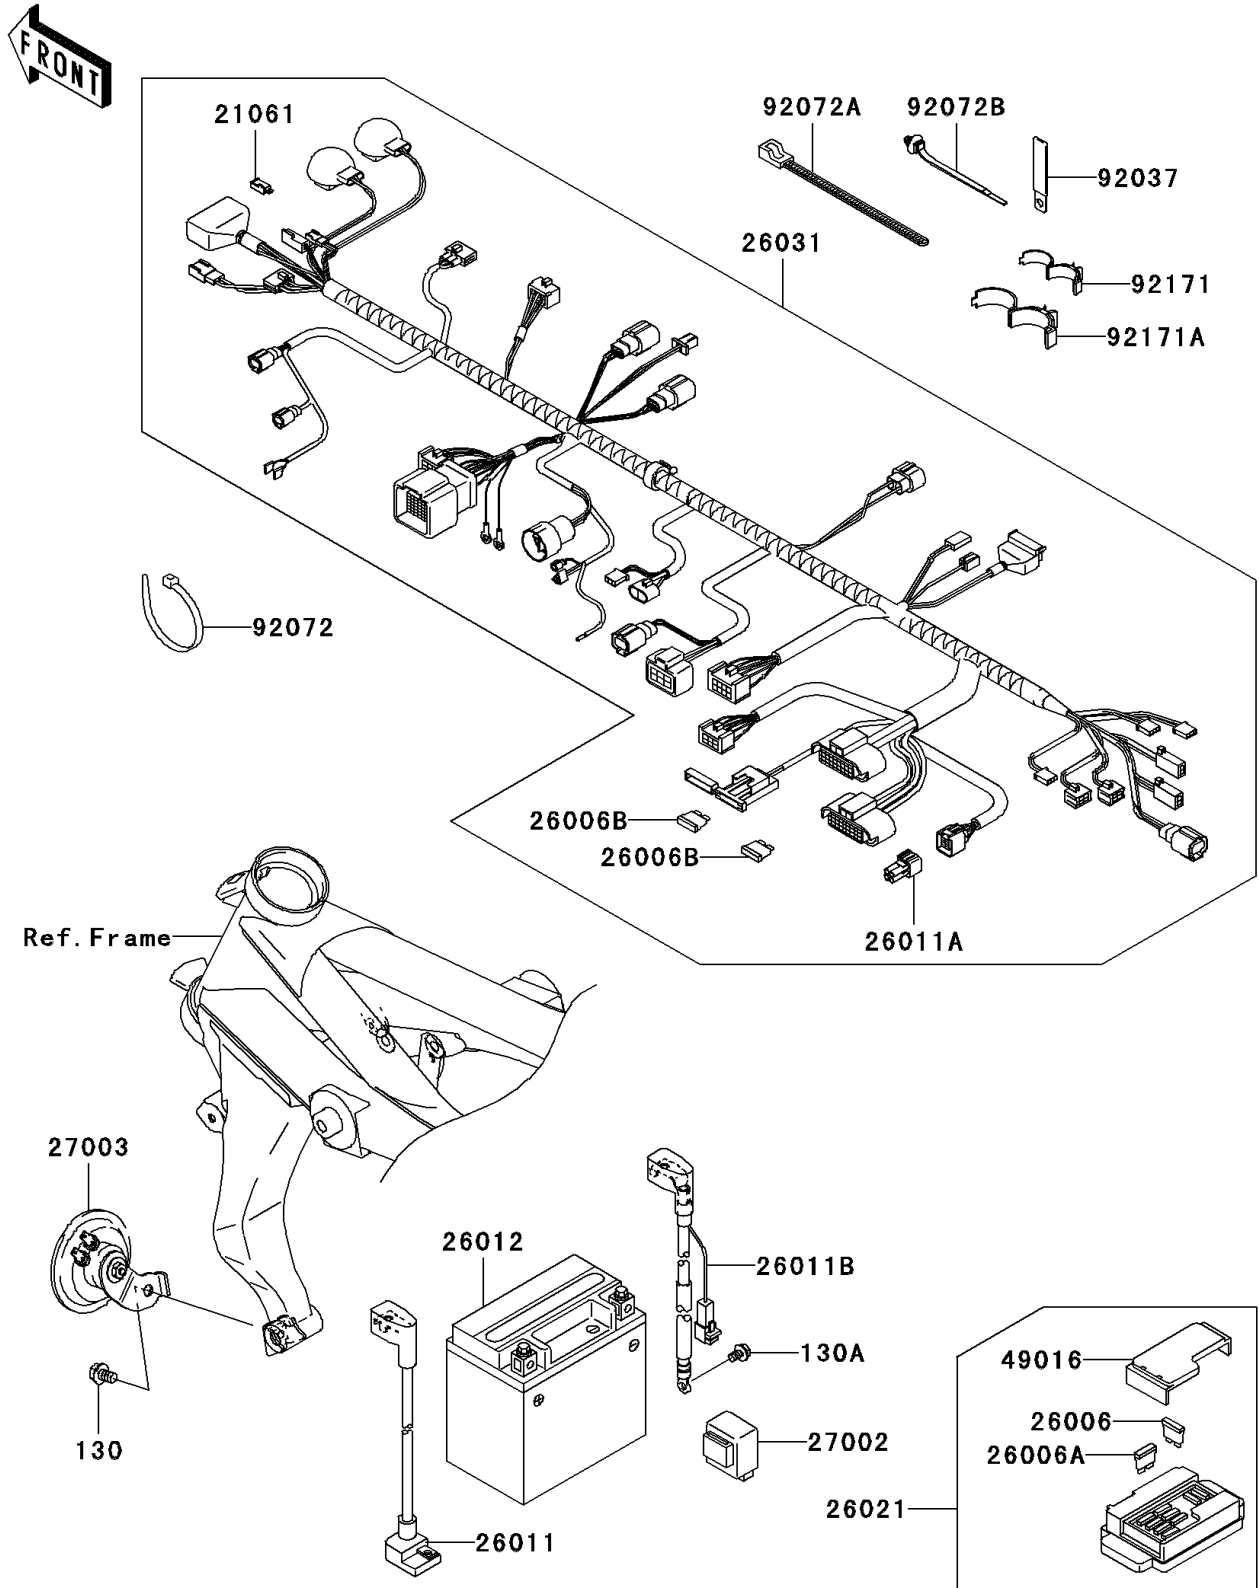

2005 Z1000 PARTS DIAGRAM

Chassis Electrical Equipment(A3)

F2760A

2005 Z1000 PARTS LIST

Chassis Electrical Equipment(A3)

ITEM NAME	PART NUMBER	QUANTITY
-----------	-------------	----------