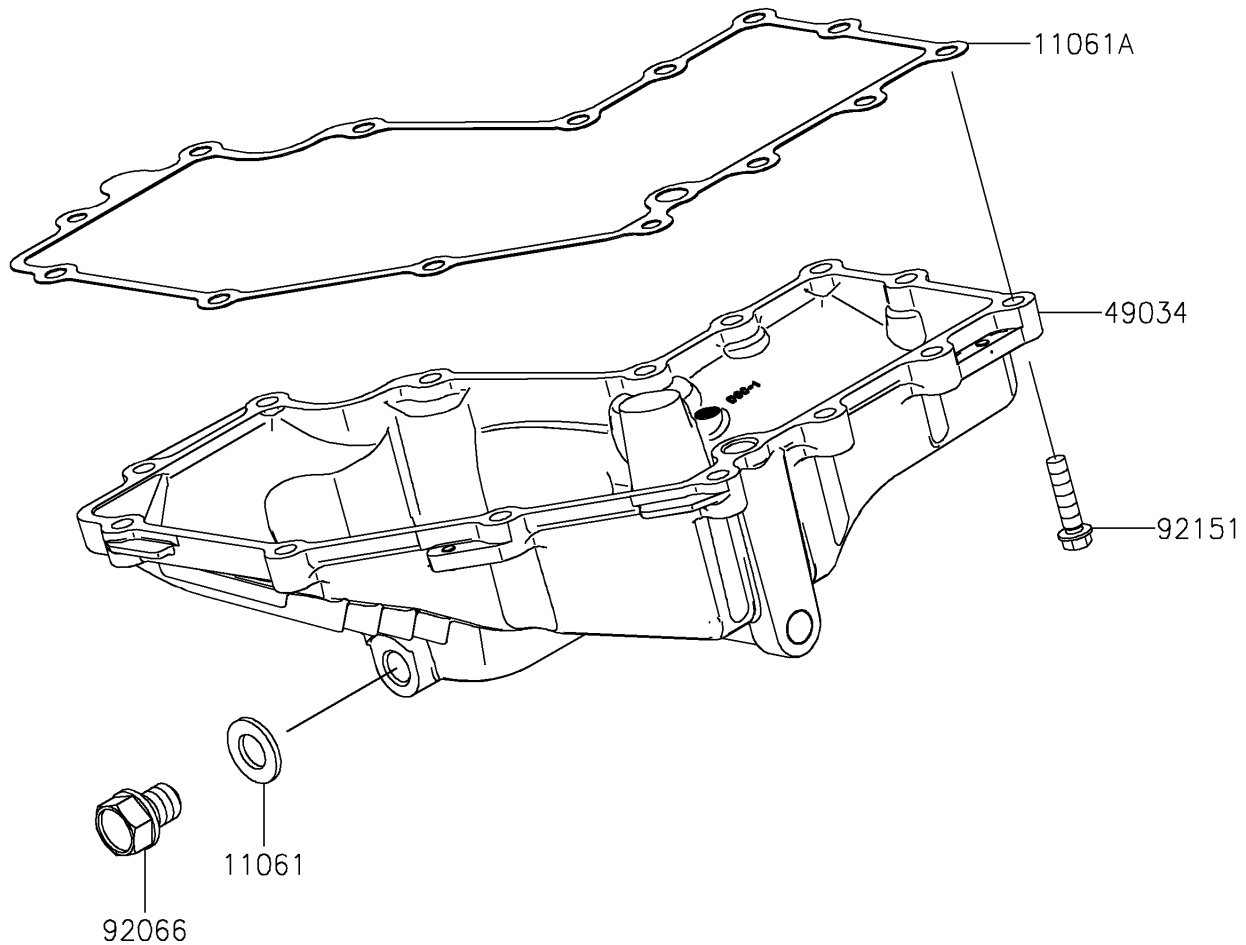

2022 NINJA[®] 400 ABS KRT EDITION PARTS DIAGRAM

Oil Pan

E1434

2022 NINJA® 400 ABS KRT EDITION PARTS LIST

Oil Pan

ITEM NAME	PART NUMBER	QUANTITY
GASKET,12X22X2 (Ref # 11061)	11061-0417	1
GASKET,OILPAN (Ref # 11061A)	11061-1251	1
PAN-OIL (Ref # 49034)	49034-0568	1
PLUG,OIL DRAIN,12X15 (Ref # 92066)	92066-0767	1
BOLT,FLANGED-SMALL,6X25 (Ref # 92151)	92151-1930	14