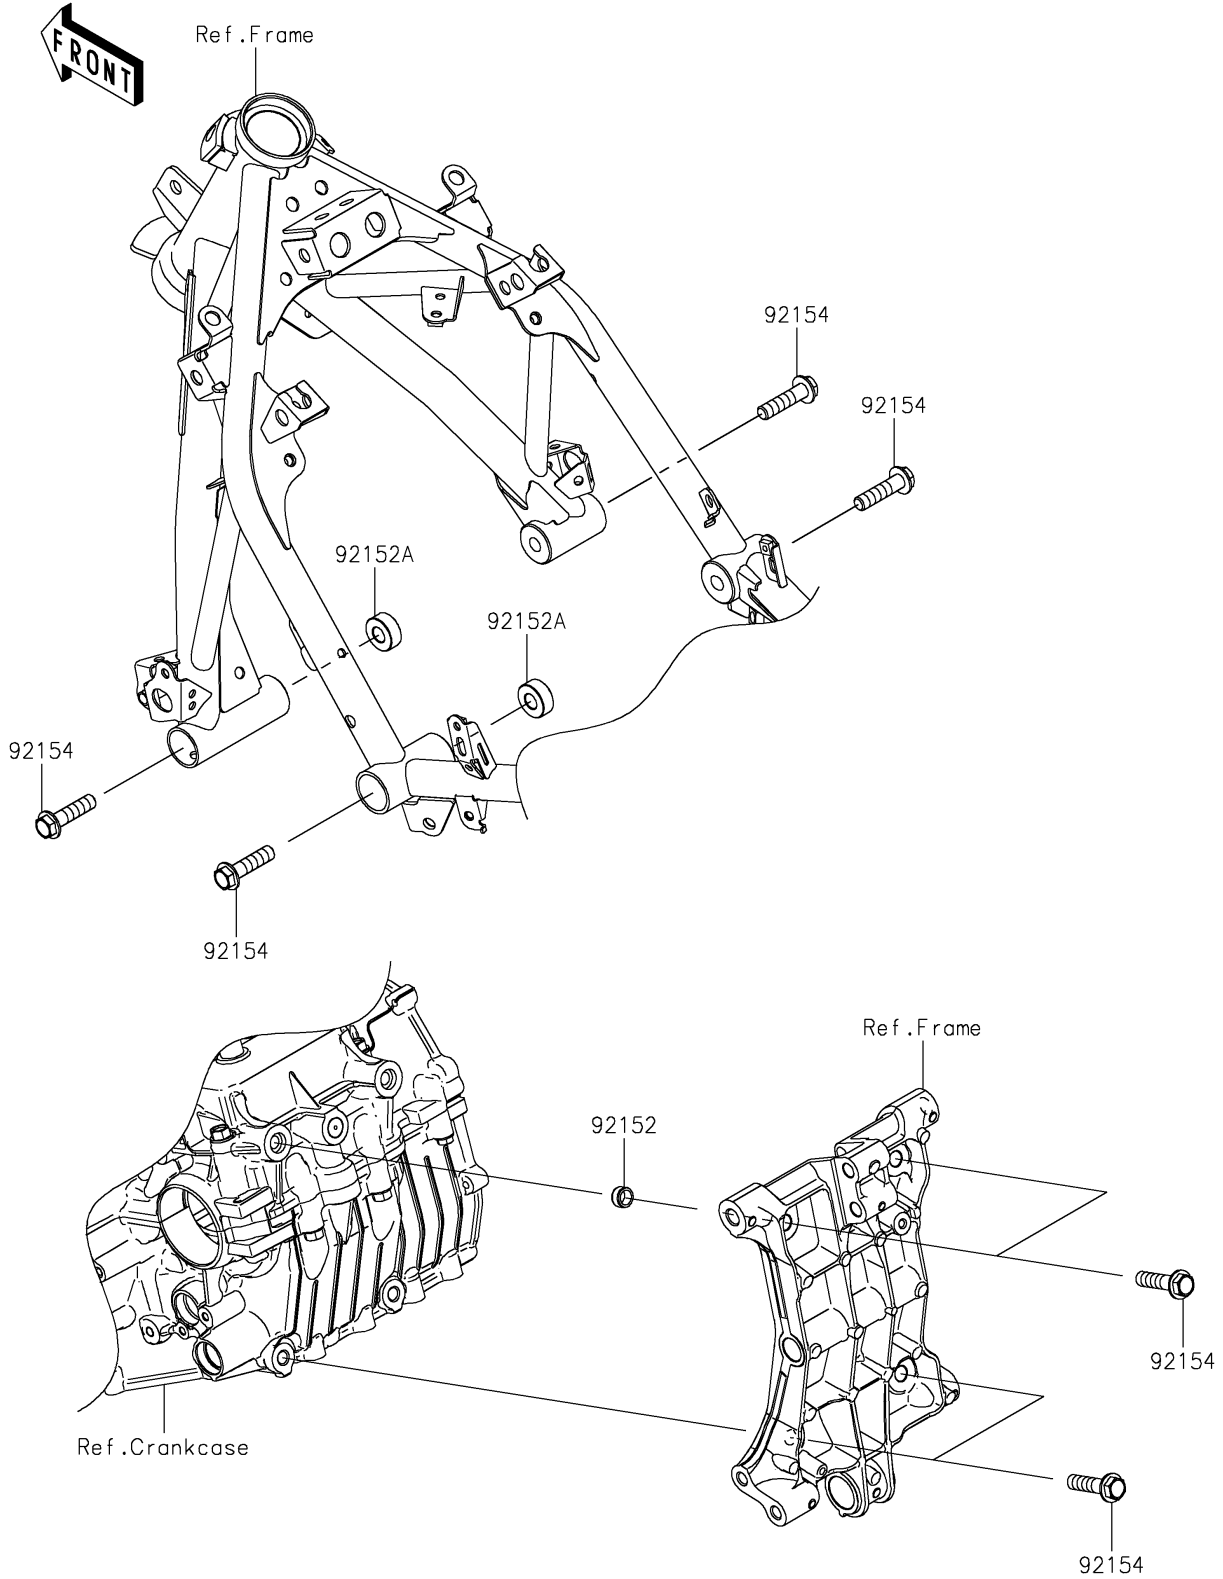

2022 NINJA® 400 ABS KRT EDITION PARTS DIAGRAM

Engine Mount

F2122

2022 NINJA® 400 ABS KRT EDITION PARTS LIST

Engine Mount

ITEM NAME	PART NUMBER	QUANTITY
COLLAR,DOWEL PIN (Ref # 92152)	92152-0679	2
COLLAR,11X25X10 (Ref # 92152A)	92152-2397	2
BOLT,FLANGED,10X40 (Ref # 92154)	92154-2812	8