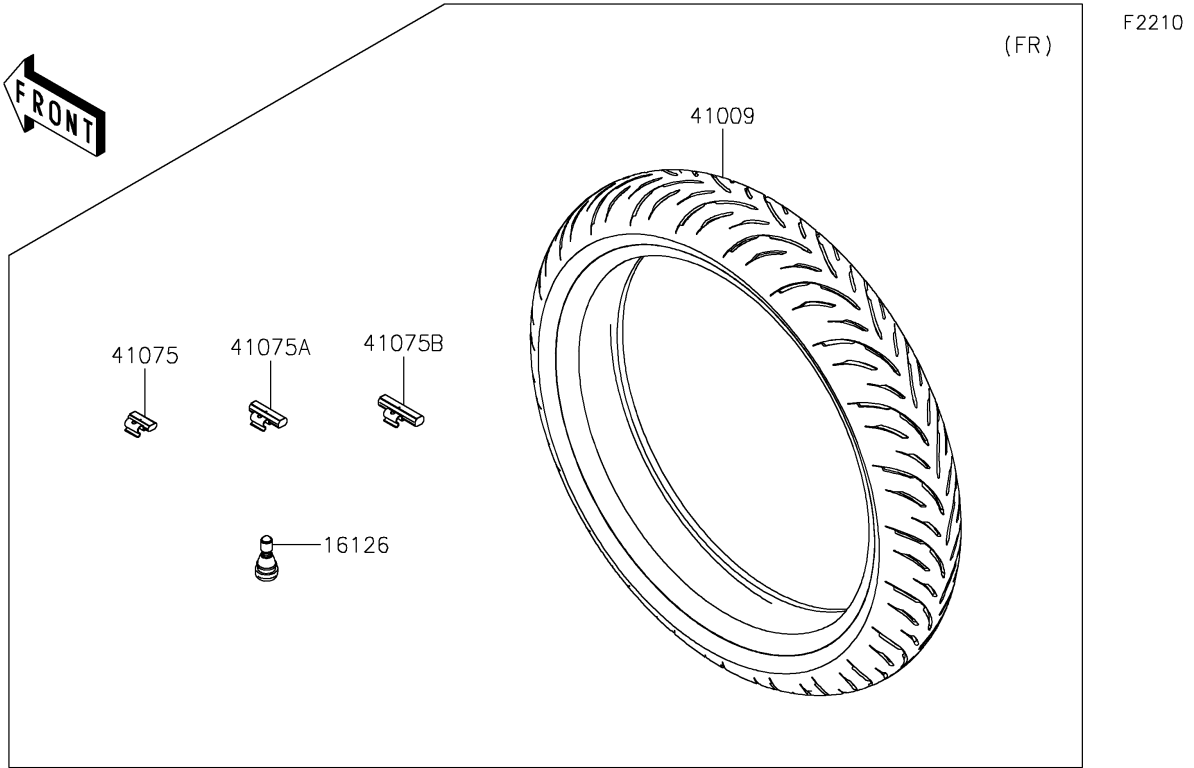

2022 Ninja® 400 ABS PARTS DIAGRAM

Tires

2022 Ninja® 400 ABS PARTS LIST

Tires

ITEM NAME	PART NUMBER	QUANTITY
VALVE,TIRE (Ref # 16126)	16126-1140	2
TIRE,FR,110/70R17 54H,GPR-300F (Ref # 41009)	41009-0773	1
TIRE,RR,150/60R17 66H,GPR-300 (Ref # 41009A)	41009-0774	1
BALANCER-WHEEL,10G,SILVER (Ref # 41075)	41075-0007	AR
BALANCER-WHEEL,20G,SILVER (Ref # 41075A)	41075-0008	AR
BALANCER-WHEEL,30G,SILVER (Ref # 41075B)	41075-0009	AR