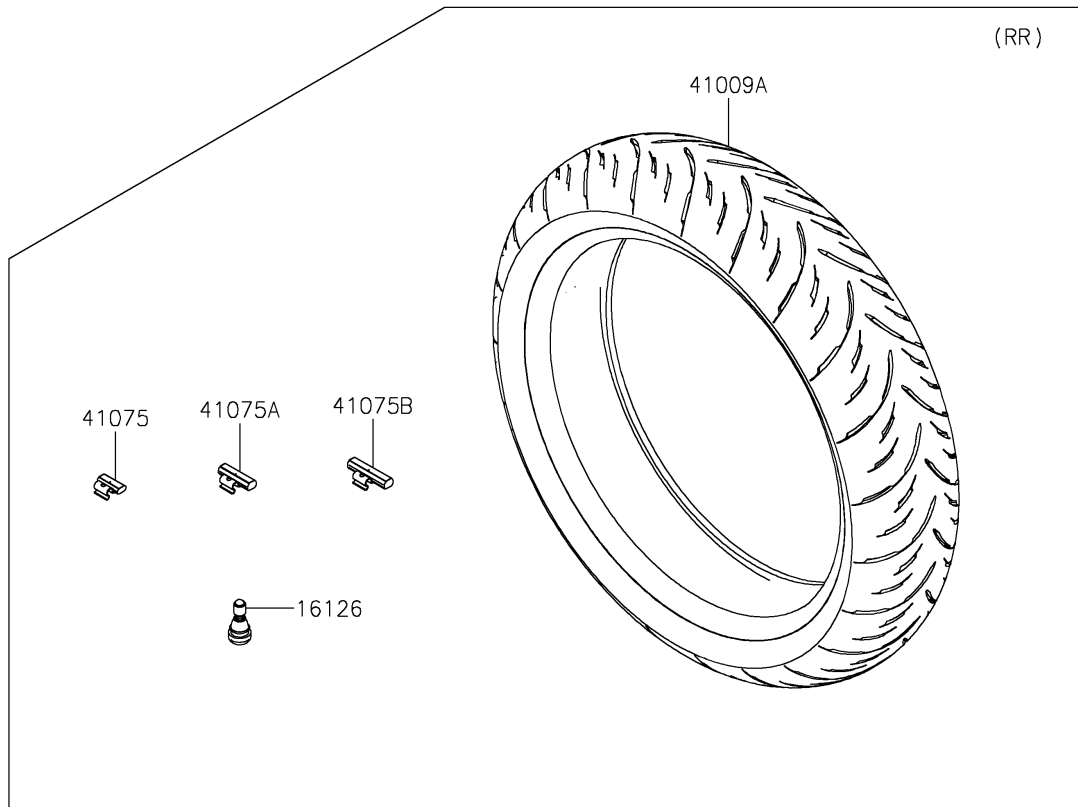

2022 Ninja® 400 ABS PARTS DIAGRAM

Tires

2022 Ninja® 400 ABS PARTS LIST

Tires

ITEM NAME	PART NUMBER	QUANTITY
VALVE,TIRE (Ref # 16126)	16126-1140	2
TIRE,FR,110/70R17 54H,GPR-300F (Ref # 41009)	41009-0773	1
TIRE,RR,150/60R17 66H,GPR-300 (Ref # 41009A)	41009-0774	1
BALANCER-WHEEL,10G,SILVER (Ref # 41075)	41075-0007	AR
BALANCER-WHEEL,20G,SILVER (Ref # 41075A)	41075-0008	AR
BALANCER-WHEEL,30G,SILVER (Ref # 41075B)	41075-0009	AR