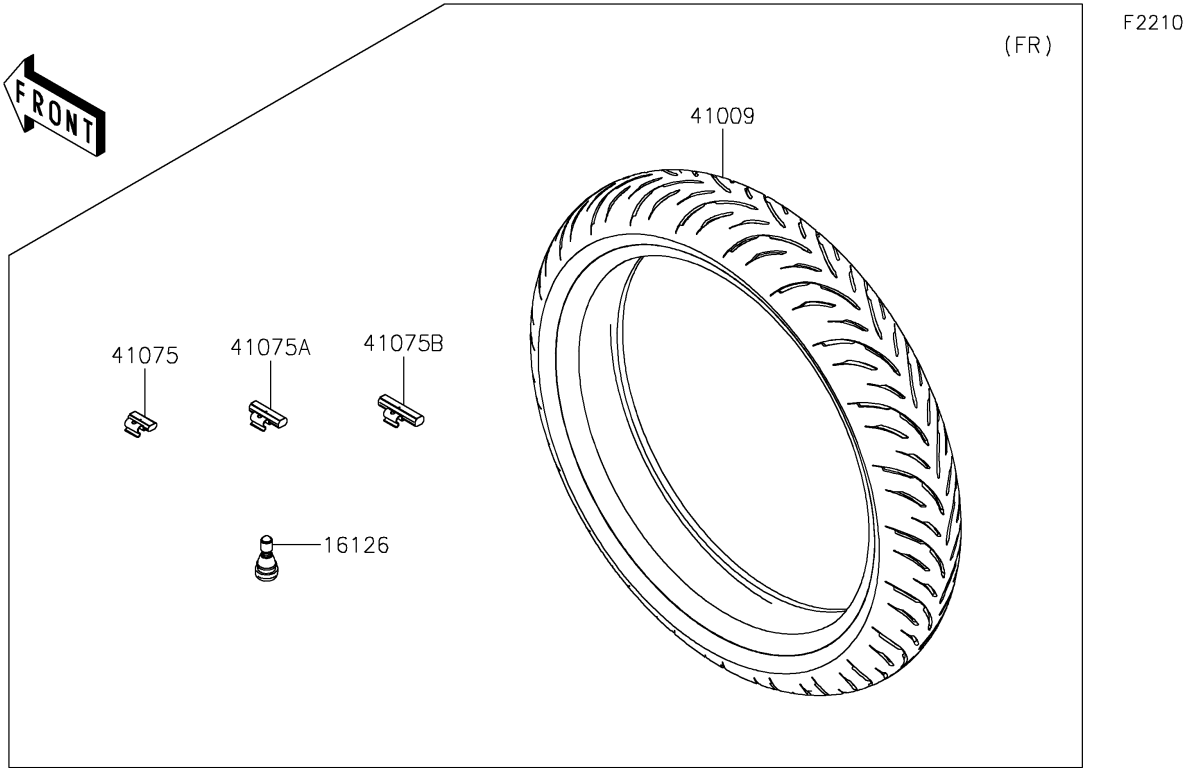

2022 NINJA® 400 ABS KRT EDITION PARTS DIAGRAM

Tires

2022 NINJA® 400 ABS KRT EDITION PARTS LIST

Tires

ITEM NAME	PART NUMBER	QUANTITY
VALVE,TIRE (Ref # 16126)	16126-1140	2
TIRE,FR,110/70R17 54H,GPR-300F (Ref # 41009)	41009-0773	1
TIRE,RR,150/60R17 66H,GPR-300 (Ref # 41009A)	41009-0774	1
BALANCER-WHEEL,10G,SILVER (Ref # 41075)	41075-0007	AR
BALANCER-WHEEL,20G,SILVER (Ref # 41075A)	41075-0008	AR
BALANCER-WHEEL,30G,SILVER (Ref # 41075B)	41075-0009	AR