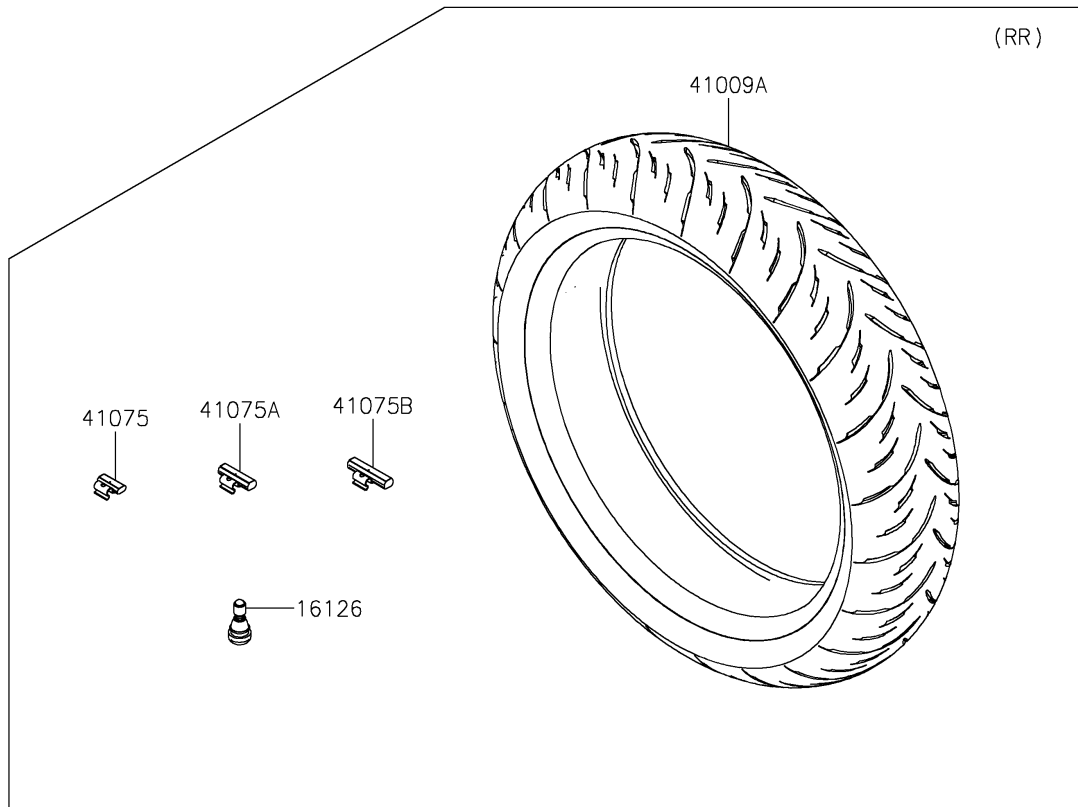

2022 NINJA® 400 ABS KRT EDITION PARTS DIAGRAM

Tires

2022 NINJA® 400 ABS KRT EDITION PARTS LIST

Tires

ITEM NAME	PART NUMBER	QUANTITY
VALVE,TIRE (Ref # 16126)	16126-1140	2
TIRE,FR,110/70R17 54H,GPR-300F (Ref # 41009)	41009-0773	1
TIRE,RR,150/60R17 66H,GPR-300 (Ref # 41009A)	41009-0774	1
BALANCER-WHEEL,10G,SILVER (Ref # 41075)	41075-0007	AR
BALANCER-WHEEL,20G,SILVER (Ref # 41075A)	41075-0008	AR
BALANCER-WHEEL,30G,SILVER (Ref # 41075B)	41075-0009	AR