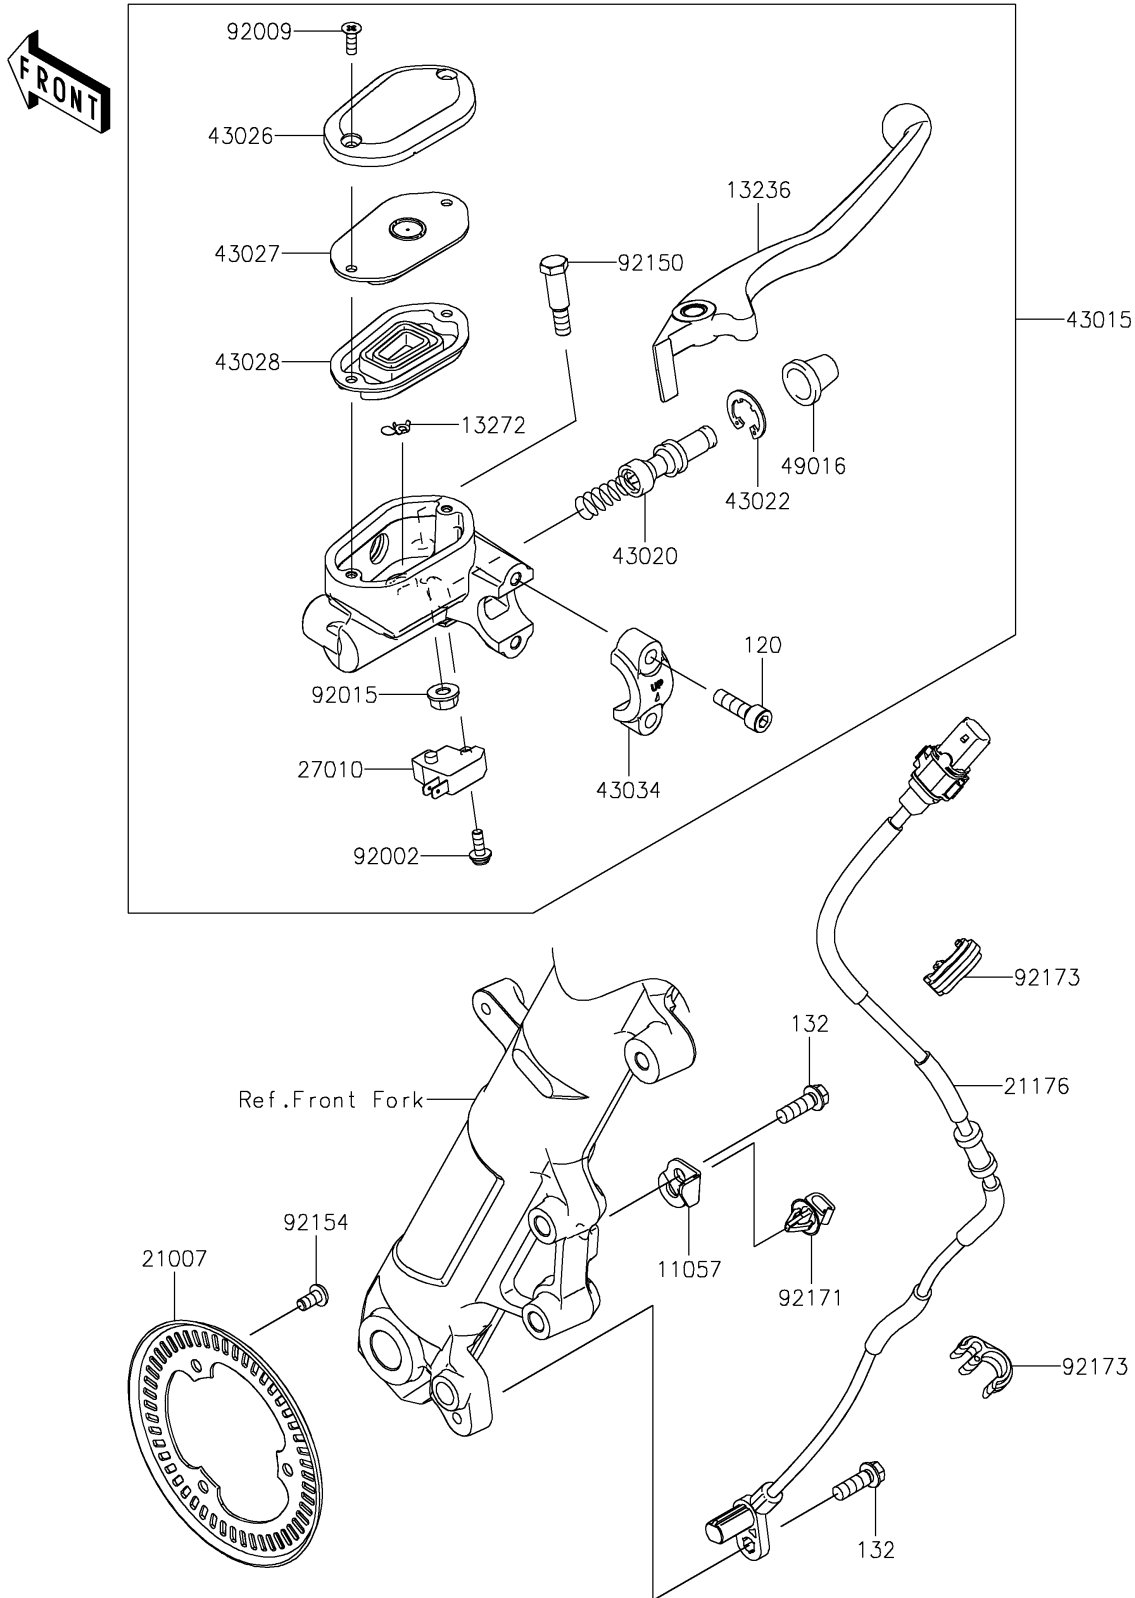

2022 NINJA® 400 PARTS DIAGRAM

Front Master Cylinder

F2291

2022 NINJA® 400 PARTS LIST

Front Master Cylinder

ITEM NAME	PART NUMBER	QUANTITY
BRACKET,SENSOR (Ref # 11057)	11057-1099	1
LEVER-COMP (Ref # 13236)	13236-0811	1
PLATE (Ref # 13272)	13272-0573	1
ROTOR,SENSOR,FR (Ref # 21007)	21007-0671	1
SENSOR,SPEED,FR (Ref # 21176)	21176-0855	1
SWITCH,BRAKE (Ref # 27010)	27010-0762	1
CYLINDER-ASSY-MASTER,FR (Ref # 43015)	43015-0713	1
PISTON-COMP-BRAKE (Ref # 43020)	43020-0022	1
STOPPER-BRAKE,PISTON (Ref # 43022)	43022-1010	1
CAP-BRAKE (Ref # 43026)	43026-0026	1
PLATE-DIAPHRAGM (Ref # 43027)	43027-0010	1
DIAPHRAGM (Ref # 43028)	43028-0022	1
HOLDER-BRAKE,MASTER CYLINDER (Ref # 43034)	43034-1016	1
COVER-SEAL,MASTER CYLINDER (Ref # 49016)	49016-1044	1
BOLT,SCREW,4X12 (Ref # 92002)	92002-1323	1
SCREW,4MM (Ref # 92009)	92009-1458	2
NUT,FLANGED,6MM,BLACK (Ref # 92015)	92015-1233	1
BOLT,LEVER SET (Ref # 92150)	92150-1451	1
BOLT,SOCKET,5X10 (Ref # 92154)	92154-2801	3
CLAMP (Ref # 92171)	92171-0640	1
CLAMP,HOSE&SENSOR LINE (Ref # 92173)	92173-1613	2
BOLT-SOCKET,6X20 (Ref # 120)	120CB0620	2
BOLT-FLANGED-SMALL,6X18 (Ref # 132)	132BC0618	2