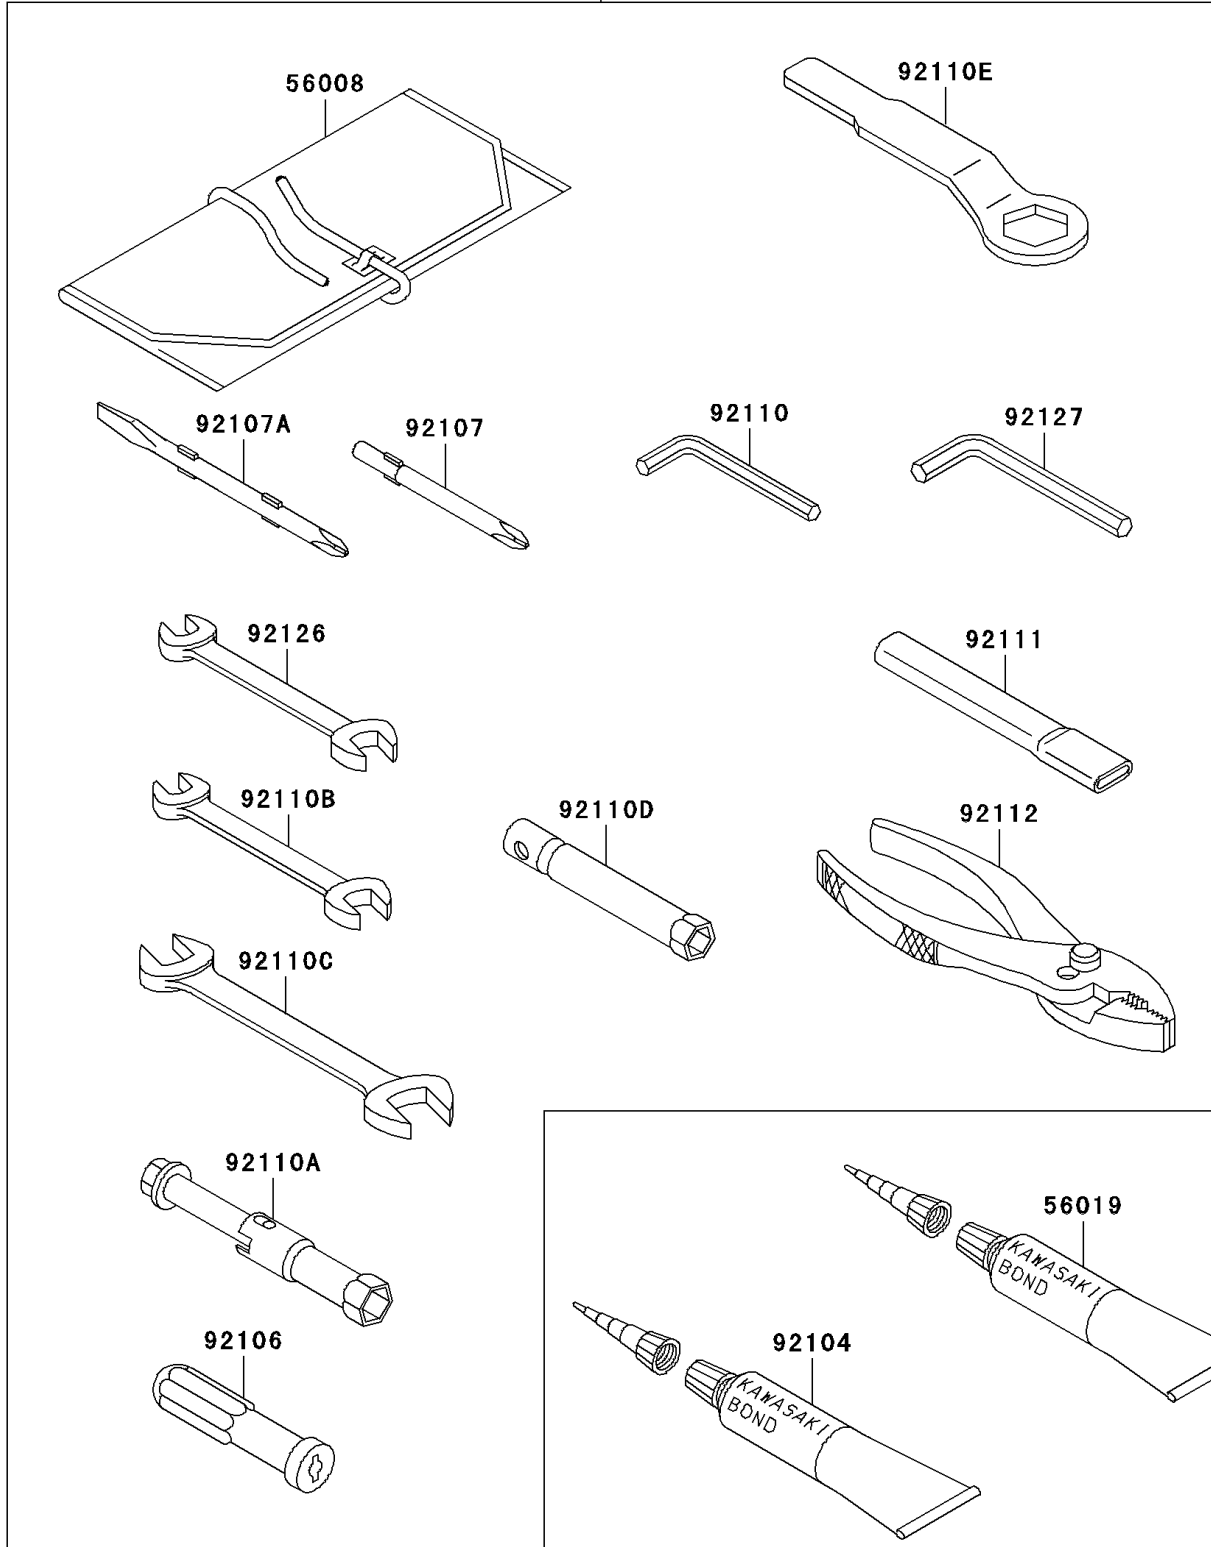

2005 Z1000 PARTS DIAGRAM

Owner's Tools

56007

F2810

2005 Z1000 PARTS LIST

Owner's Tools

ITEM NAME	PART NUMBER	QUANTITY
TOOL-KIT (Ref # 56007)	56007-0002	1
BAG,TOOL (Ref # 56008)	56008-1077	1
THREE BOND TB1211,HT/RS,WHITE (Ref # 56019)	56019-120	1
GASKET-LIQUID,GRAY TB1216S (Ref # 92104)	92104-1063	1
GRIP-SCREW DRIVER (Ref # 92106)	92106-1001	1
TOOL-DRIVER,#3PHILLIPS (Ref # 92107)	92107-005	1
TOOL-DRIVER,#2PHILLIPS&SLOT (Ref # 92107A)	92107-1051	1
TOOL-WRENCH,ALLEN,5MM (Ref # 92110)	92110-0001	1
TOOL-WRENCH,BOX,16MM (Ref # 92110A)	92110-1132	1
TOOL-WRENCH,OPEN END,10X12 (Ref # 92110B)	92110-1152	1
TOOL-WRENCH,OPEN END,14X17 (Ref # 92110C)	92110-1153	1
TOOL-WRENCH,BOX,10MM (Ref # 92110D)	92110-1156	1
TOOL-WRENCH,BOX END,32MM (Ref # 92110E)	92110-1161	1
TOOL-BAR,BOX END WRENCH (Ref # 92111)	92111-1051	1
TOOL-PLIERS (Ref # 92112)	92112-1001	1
TOOL-WRENCH,OPEN END,8X10 (Ref # 92126)	92126-004	1
TOOL-WRENCH,ALLEN,6MM (Ref # 92127)	92127-003	1