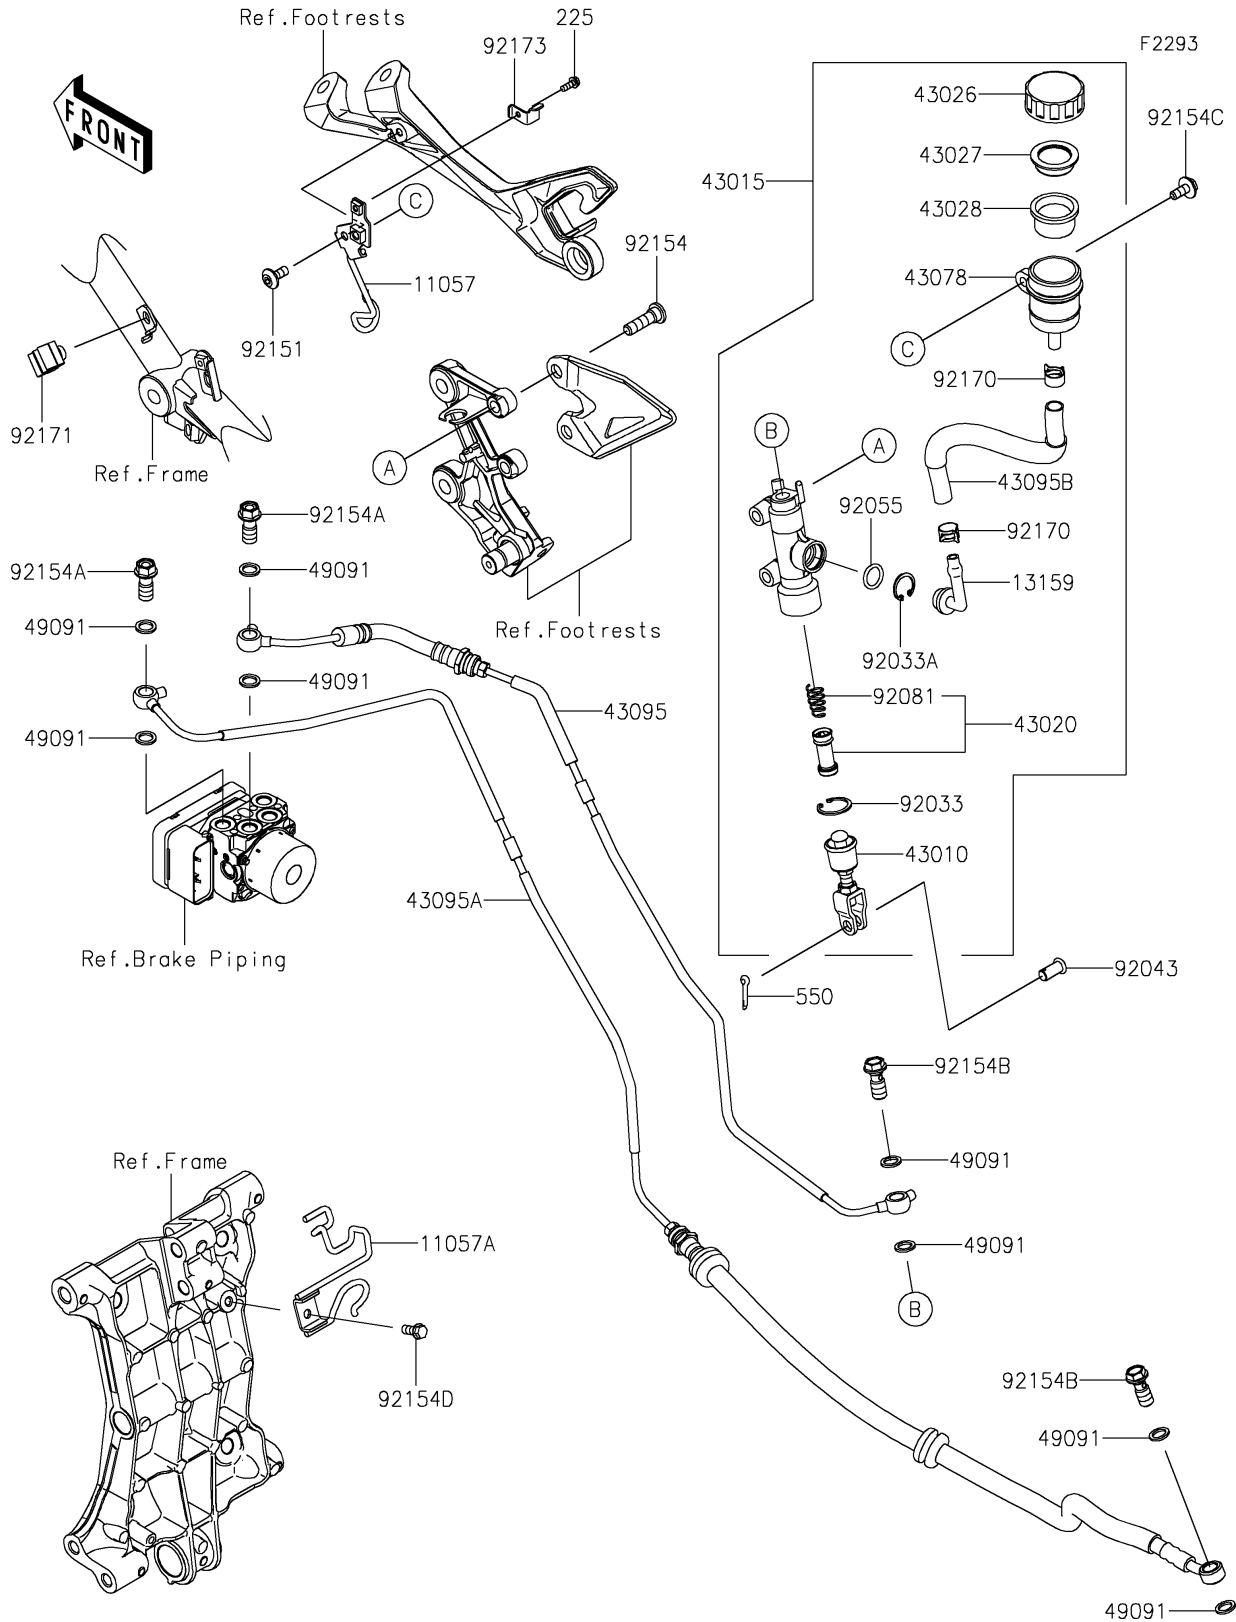

2022 Ninja® 400 ABS PARTS DIAGRAM

Rear Master Cylinder

2022 Ninja® 400 ABS PARTS LIST

Rear Master Cylinder

| ITEM NAME | PART NUMBER | QUANTITY |
|---|-------------|----------|
| BRACKET,RR RESERVOIR (Ref # 11057) | 11057-1101 | 1 |
| BRACKET,PIVOT BRACKET (Ref # 11057A) | 11057-1103 | 1 |
| CONNECTOR (Ref # 13159) | 13159-1056 | 1 |
| ROD-ASSY-BRAKE (Ref # 43010) | 43010-0022 | 1 |
| CYLINDER-ASSY-MASTER,RR (Ref # 43015) | 43015-0667 | 1 |
| PISTON-COMP-BRAKE (Ref # 43020) | 43020-0023 | 1 |
| CAP-BRAKE (Ref # 43026) | 43026-0009 | 1 |
| PLATE-DIAPHRAGM (Ref # 43027) | 43027-1053 | 1 |
| DIAPHRAGM (Ref # 43028) | 43028-1065 | 1 |
| RESERVOIR (Ref # 43078) | 43078-0040 | 1 |
| HOSE-BRAKE,RR M/CYLINDER-HU (Ref # 43095) | 43095-1489 | 1 |
| HOSE-BRAKE,HU-RR CALIPER (Ref # 43095A) | 43095-1490 | 1 |
| HOSE-BRAKE,RR RESERVOIR (Ref # 43095B) | 43095-1495 | 1 |
| WASHER-SEAL,10.1X14.5X1.5 (Ref # 49091) | 49091-0001 | 8 |
| RING-SNAP,20.9X24.6X1.2 (Ref # 92033) | 92033-0079 | 1 |
| RING-SNAP,20.5MM (Ref # 92033A) | 92033-1186 | 1 |
| PIN (Ref # 92043) | 92043-0904 | 1 |
| RING-O,14.8X2.4 (Ref # 92055) | 92055-0741 | 1 |
| SPRING,MASTER CYLINDER (Ref # 92081) | 92081-1737 | 1 |
| BOLT,SOCKET,6X14 (Ref # 92151) | 92151-1654 | 1 |
| BOLT,SOCKET,8X30 (Ref # 92154) | 92154-0843 | 2 |
| BOLT,BANJO,10X22 (Ref # 92154A) | 92154-1138 | 2 |
| BOLT,BANJO,10X23 (Ref # 92154B) | 92154-1712 | 2 |
| BOLT,UPSET-WP,6X16 (Ref # 92154C) | 92154-2244 | 1 |
| BOLT,6X14 (Ref # 92154D) | 92154-4129 | 1 |
| CLAMP,HOSE (Ref # 92170) | 92170-1091 | 2 |
| CLAMP (Ref # 92171) | 92171-0818 | 1 |
| CLAMP,RESERVOIR TANK CAP (Ref # 92173) | 92173-0028 | 1 |
| SCREW-PAN-WSP-CROS,4X12 (Ref # 225) | 225AB0412 | 1 |

2022 Ninja® 400 ABS PARTS LIST

Rear Master Cylinder

| ITEM NAME | PART NUMBER | QUANTITY |
|-------------------------------|-------------|----------|
| PIN-COTTER,2.0X15 (Ref # 550) | 550AA2015 | 1 |