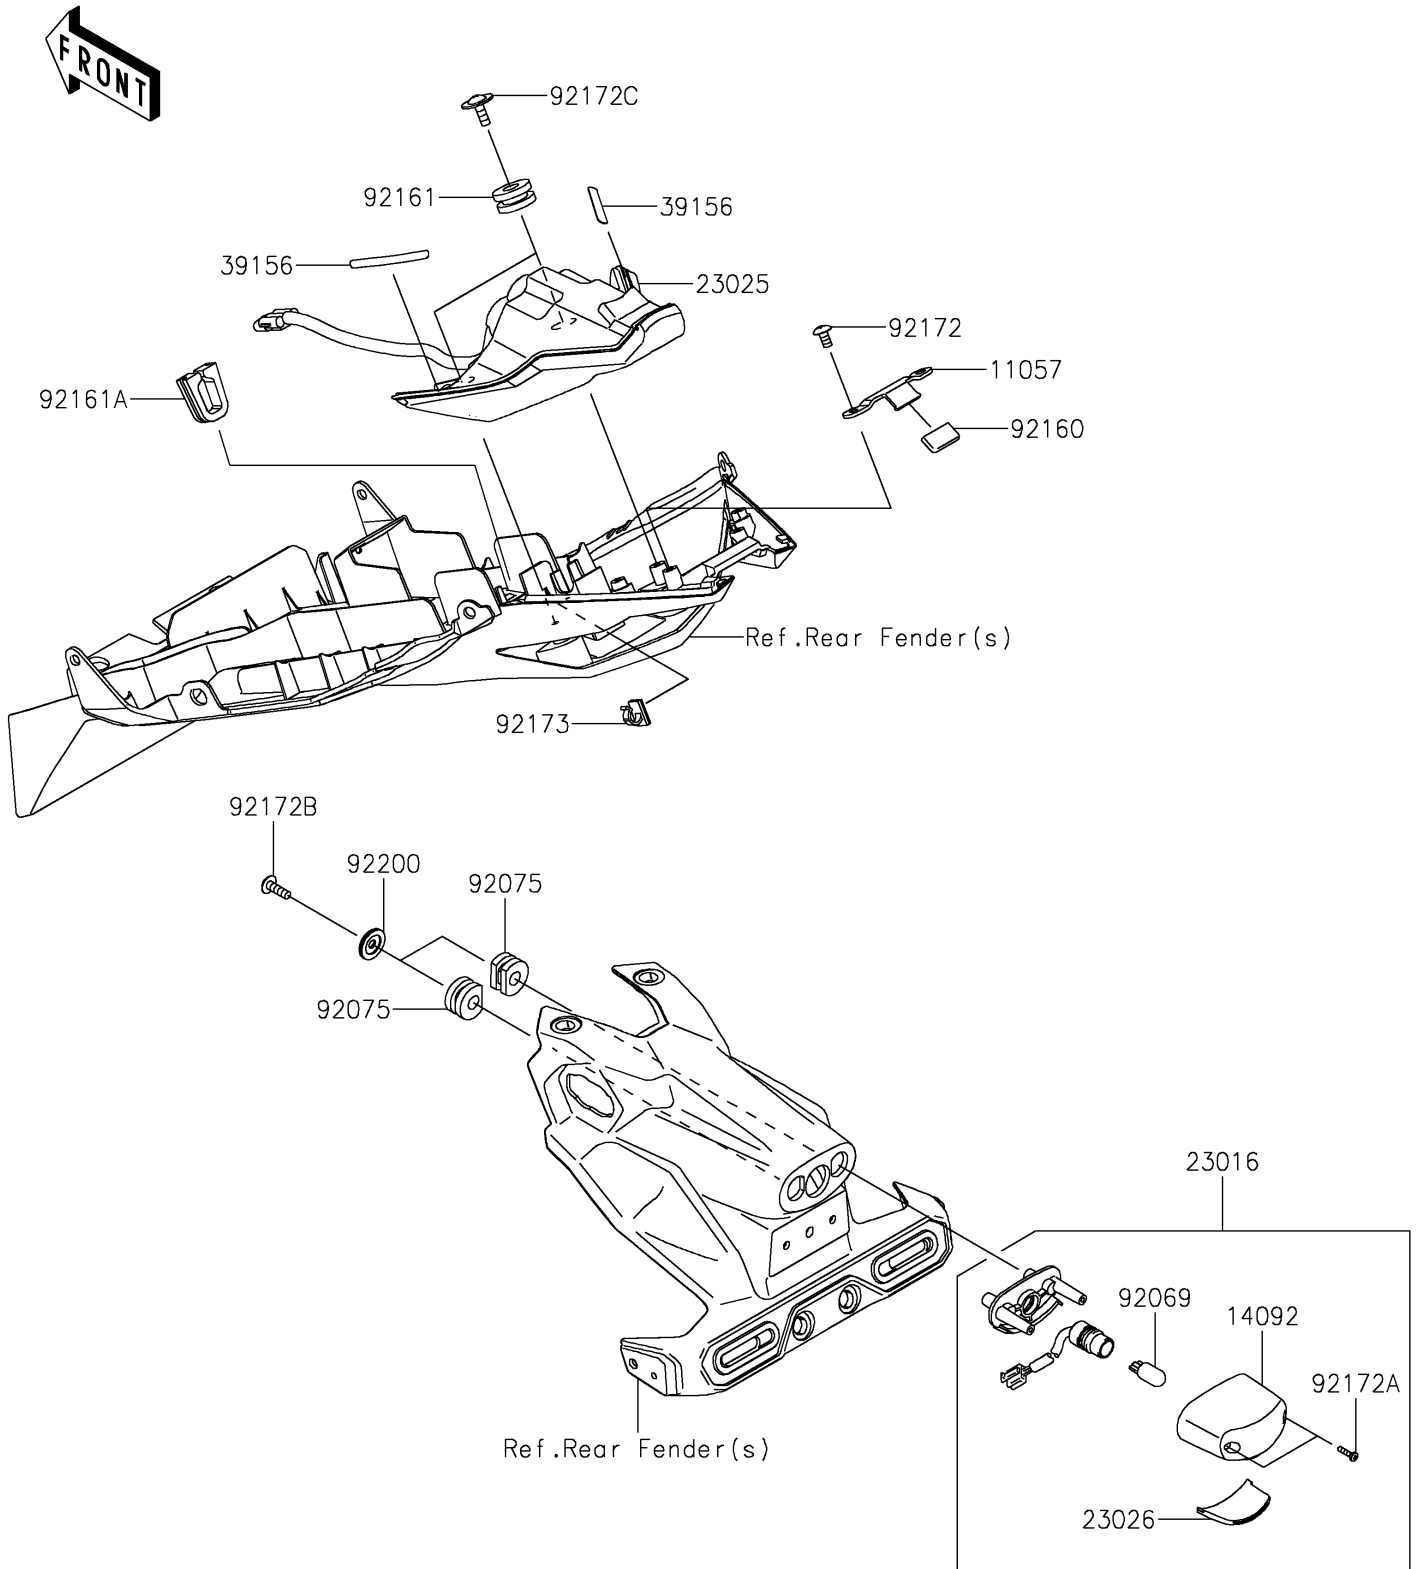

2022 Ninja[®] 400 ABS PARTS DIAGRAM

Taillight(s)

F2720

2022 Ninja® 400 ABS PARTS LIST

Taillight(s)

ITEM NAME	PART NUMBER	QUANTITY
BRACKET (Ref # 11057)	11057-1214	1
COVER,LICENSE LAMP (Ref # 14092)	14092-0001	1
LAMP-ASSY,LICENCE (Ref # 23016)	23016-0657	1
LAMP-TAIL,LED (Ref # 23025)	23025-0385	1
LENS,LICENCE LAMP (Ref # 23026)	23026-0035	1
PAD,6X50 (Ref # 39156)	39156-2421	2
BULB,12V 5W (Ref # 92069)	92069-1016	1
DAMPER (Ref # 92075)	92075-1870	2
DAMPER (Ref # 92160)	92160-1190	1
DAMPER (Ref # 92161)	92161-0163	2
DAMPER,RR FENDER (Ref # 92161A)	92161-1984	1
SCREW,TAPPING,5X10 (Ref # 92172)	92172-0262	2
SCREW,TAPPING,2.9X13 (Ref # 92172A)	92172-0343	2
SCREW,TAPPING,5X16 (Ref # 92172B)	92172-0427	2
SCREW,5X16 (Ref # 92172C)	92172-1215	2
CLAMP,CLIP (Ref # 92173)	92173-1783	1
WASHER,5.5X20X2 (Ref # 92200)	92200-1971	2