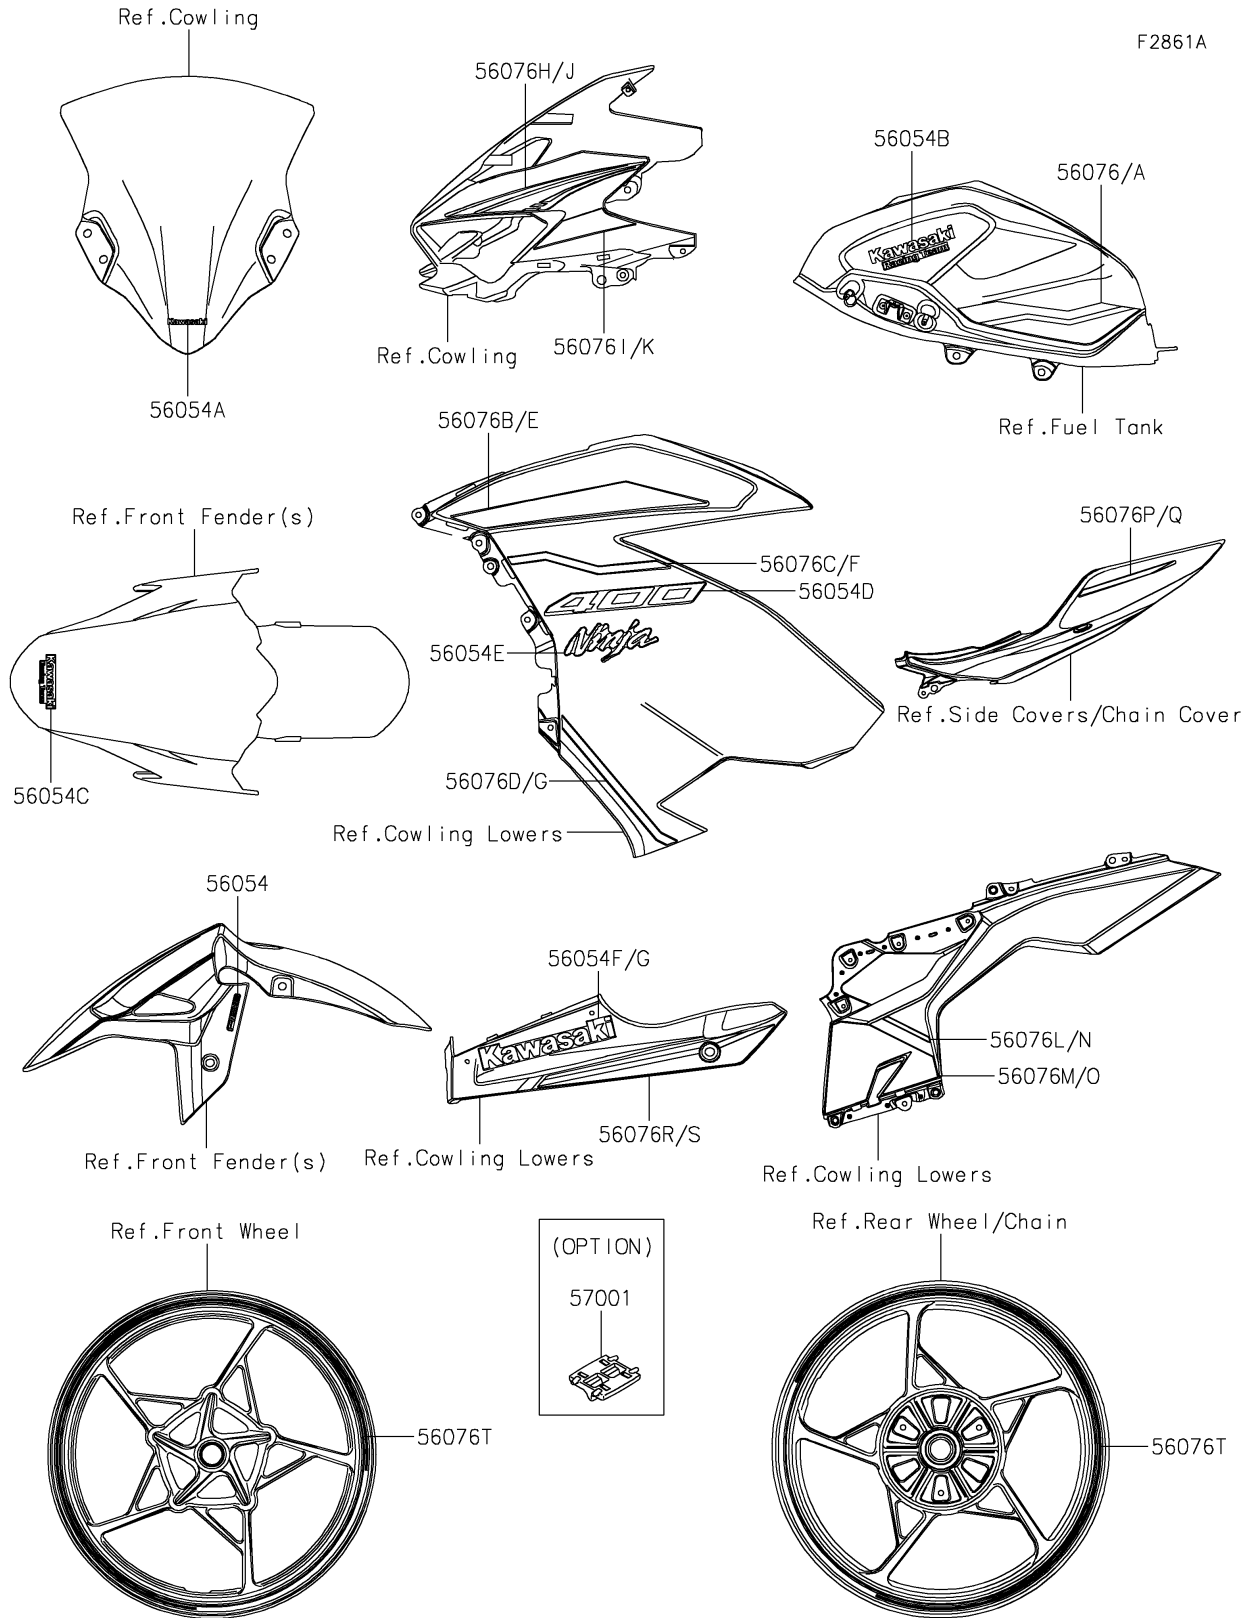

# 2022 NINJA® 400 PARTS DIAGRAM

Decals(Green)(GNFAN/GNFAL)

## 2022 NINJA® 400 PARTS LIST

Decals(Green)(GNFAN/GNFAL)

ITEM NAME	PART NUMBER	QUANTITY
MARK,FR FENDER,ABS (Ref # 56054)	56054-1412	2
MARK,WINDSHIELD,KAWASAKI (Ref # 56054A)	56054-2261	1
MARK,FUEL TANK,KRT (Ref # 56054B)	56054-2790	2
MARK,FR FENDER,KRT (Ref # 56054C)	56054-2816	1
MARK,SIDE COWL.,400 (Ref # 56054D)	56054-2826	2
MARK,SIDE COWL.,NINJA (Ref # 56054E)	56054-2827	2
MARK,LWR COWL.,LH,KAWASAKI (Ref # 56054F)	56054-2828	1
MARK,LWR COWL.,RH,KAWASAKI (Ref # 56054G)	56054-2829	1
PATTERN,FUEL TANK,LH (Ref # 56076)	56076-1777	1
PATTERN,FUEL TANK,RH (Ref # 56076A)	56076-1778	1
PATTERN,SIDE COWL.,LH,UPP,UPP (Ref # 56076B)	56076-1779	1
PATTERN,SIDE COWL.,LH,UPP,CNT (Ref # 56076C)	56076-1780	1
PATTERN,SIDE COWL.,LH,UPP,LWR (Ref # 56076D)	56076-1781	1
PATTERN,SIDE COWL.,RH,UPP,UPP (Ref # 56076E)	56076-1782	1
PATTERN,SIDE COWL.,RH,UPP,CNT (Ref # 56076F)	56076-1783	1
PATTERN,SIDE COWL.,RH,UPP,LWR (Ref # 56076G)	56076-1784	1
PATTERN,UPP COWL.,LH,UPP (Ref # 56076H)	56076-1785	1
PATTERN,UPP COWL.,LH,LWR (Ref # 56076I)	56076-1786	1
PATTERN,UPP COWL.,RH,UPP (Ref # 56076J)	56076-1787	1
PATTERN,UPP COWL.,RH,LWR (Ref # 56076K)	56076-1788	1
PATTERN,SIDE COWL.,LH,LWR,UPP (Ref # 56076L)	56076-1789	1
PATTERN,SIDE COWL.,LH,LWR,LWR (Ref # 56076M)	56076-1790	1
PATTERN,SIDE COWL.,RH,LWR,UPP (Ref # 56076N)	56076-1791	1
PATTERN,SIDE COWL.,RH,LWR,LWR (Ref # 56076O)	56076-1792	1
PATTERN,TAIL COVER,LH (Ref # 56076P)	56076-1793	1
PATTERN,TAIL COVER,RH (Ref # 56076Q)	56076-1794	1
PATTERN,LWR COWL.,LH (Ref # 56076R)	56076-1795	1
PATTERN,LWR COWL.,RH (Ref # 56076S)	56076-1796	1
PATTERN,WHEEL,BLACK,6X1079 (Ref # 56076T)	56076-2170	4

## 2022 NINJA® 400 PARTS LIST

Decals(Green)(GNFAN/GNFAL)

ITEM NAME	PART NUMBER	QUANTITY
RIM STRIPE APPLICATOR (Ref # 57001)	57001-1752	AR