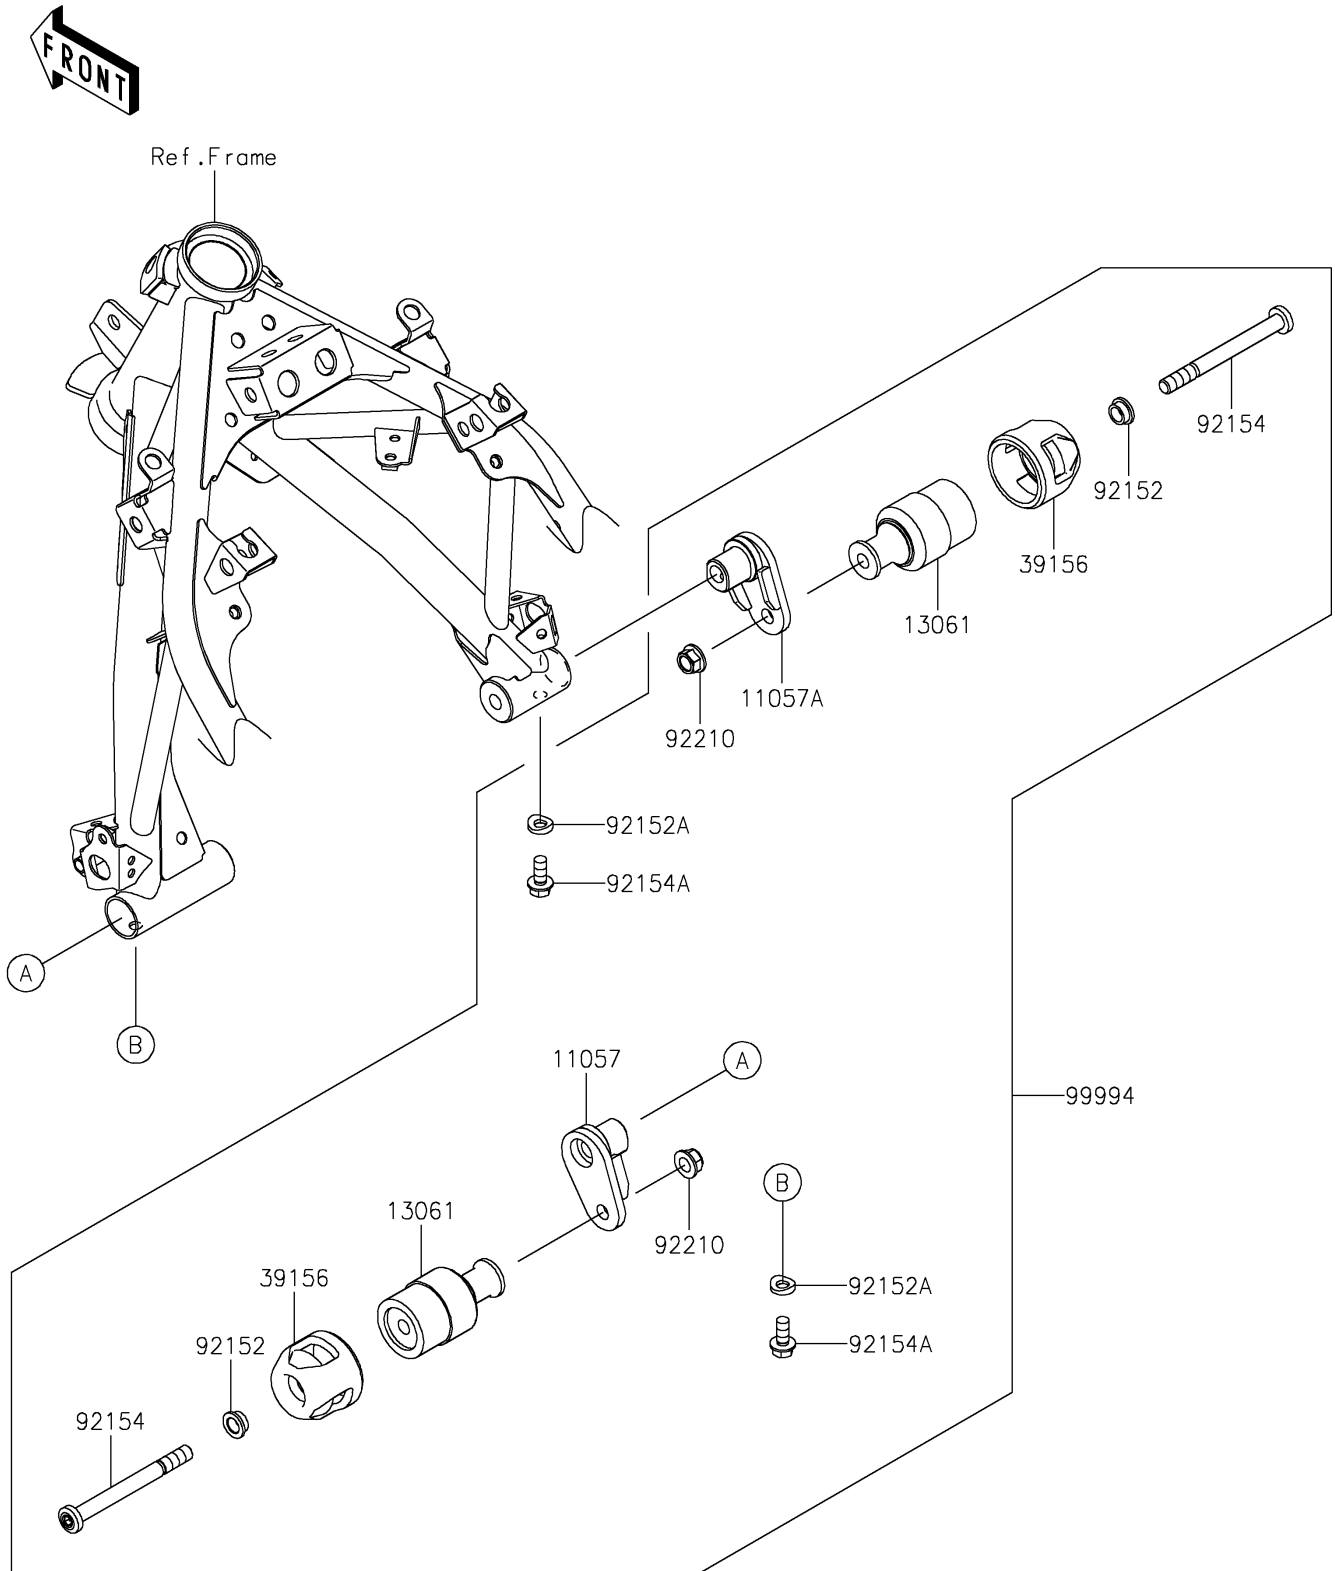

2022 Ninja® 400 ABS PARTS DIAGRAM

Accessory(Slider)

F2910C

2022 Ninja® 400 ABS PARTS LIST

Accessory(Slider)

ITEM NAME	PART NUMBER	QUANTITY
BRACKET,SLIDER,LH (Ref # 11057)	11057-1234	1
BRACKET,SLIDER,RH (Ref # 11057A)	11057-1235	1
BOSS (Ref # 13061)	13061-0782	2
PAD,SLIDER (Ref # 39156)	39156-1913	2
COLLAR,10.2X14X7 (Ref # 92152)	92152-2129	2
COLLAR,8.3X16 (Ref # 92152A)	92152-2423	2
BOLT,SOCKET,10X105 (Ref # 92154)	92154-1767	2
BOLT-FLANGED,8X14 (Ref # 92154A)	92154-3798	2
NUT,LOCK,FLANGED,10MM (Ref # 92210)	92210-1081	2
KIT-ACCESSORY,SLIDER (Ref # 99994)	99994-1036	1