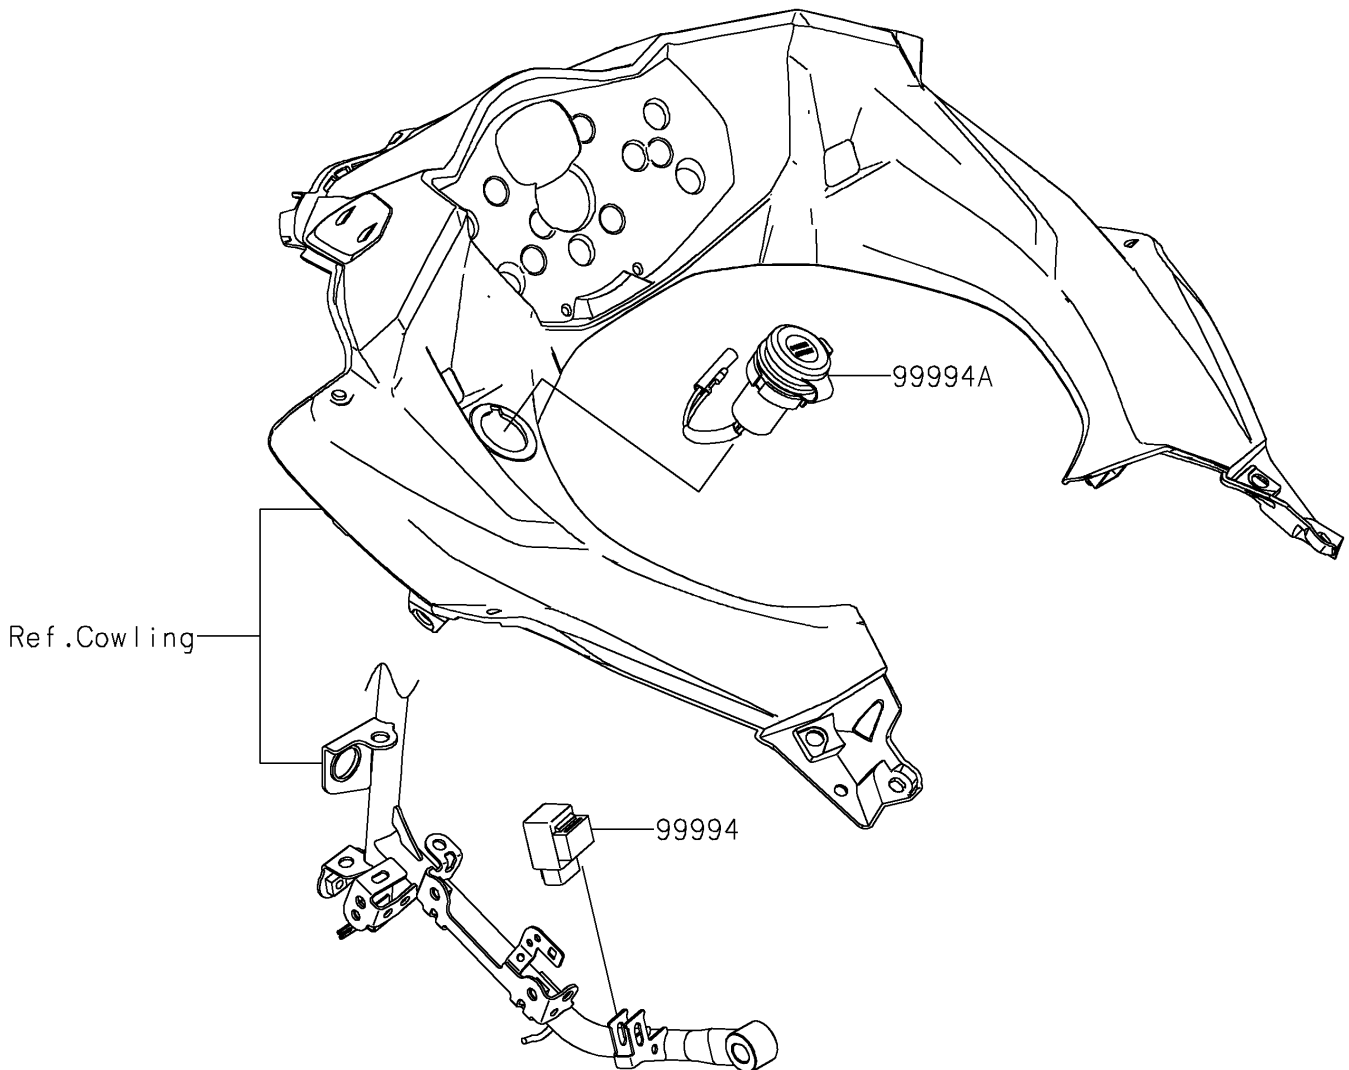

# 2022 Ninja® 400 ABS PARTS DIAGRAM

Accessory(DC Output etc.)

F2910G

## 2022 Ninja® 400 ABS PARTS LIST

Accessory(DC Output etc.)

ITEM NAME	PART NUMBER	QUANTITY
KIT-ACCESSORY,ACC-RELAY (Ref # 99994)	99994-1040	1
KIT-ACCESSORY,DC OUTPUT,12V (Ref # 99994A)	99994-1113	1