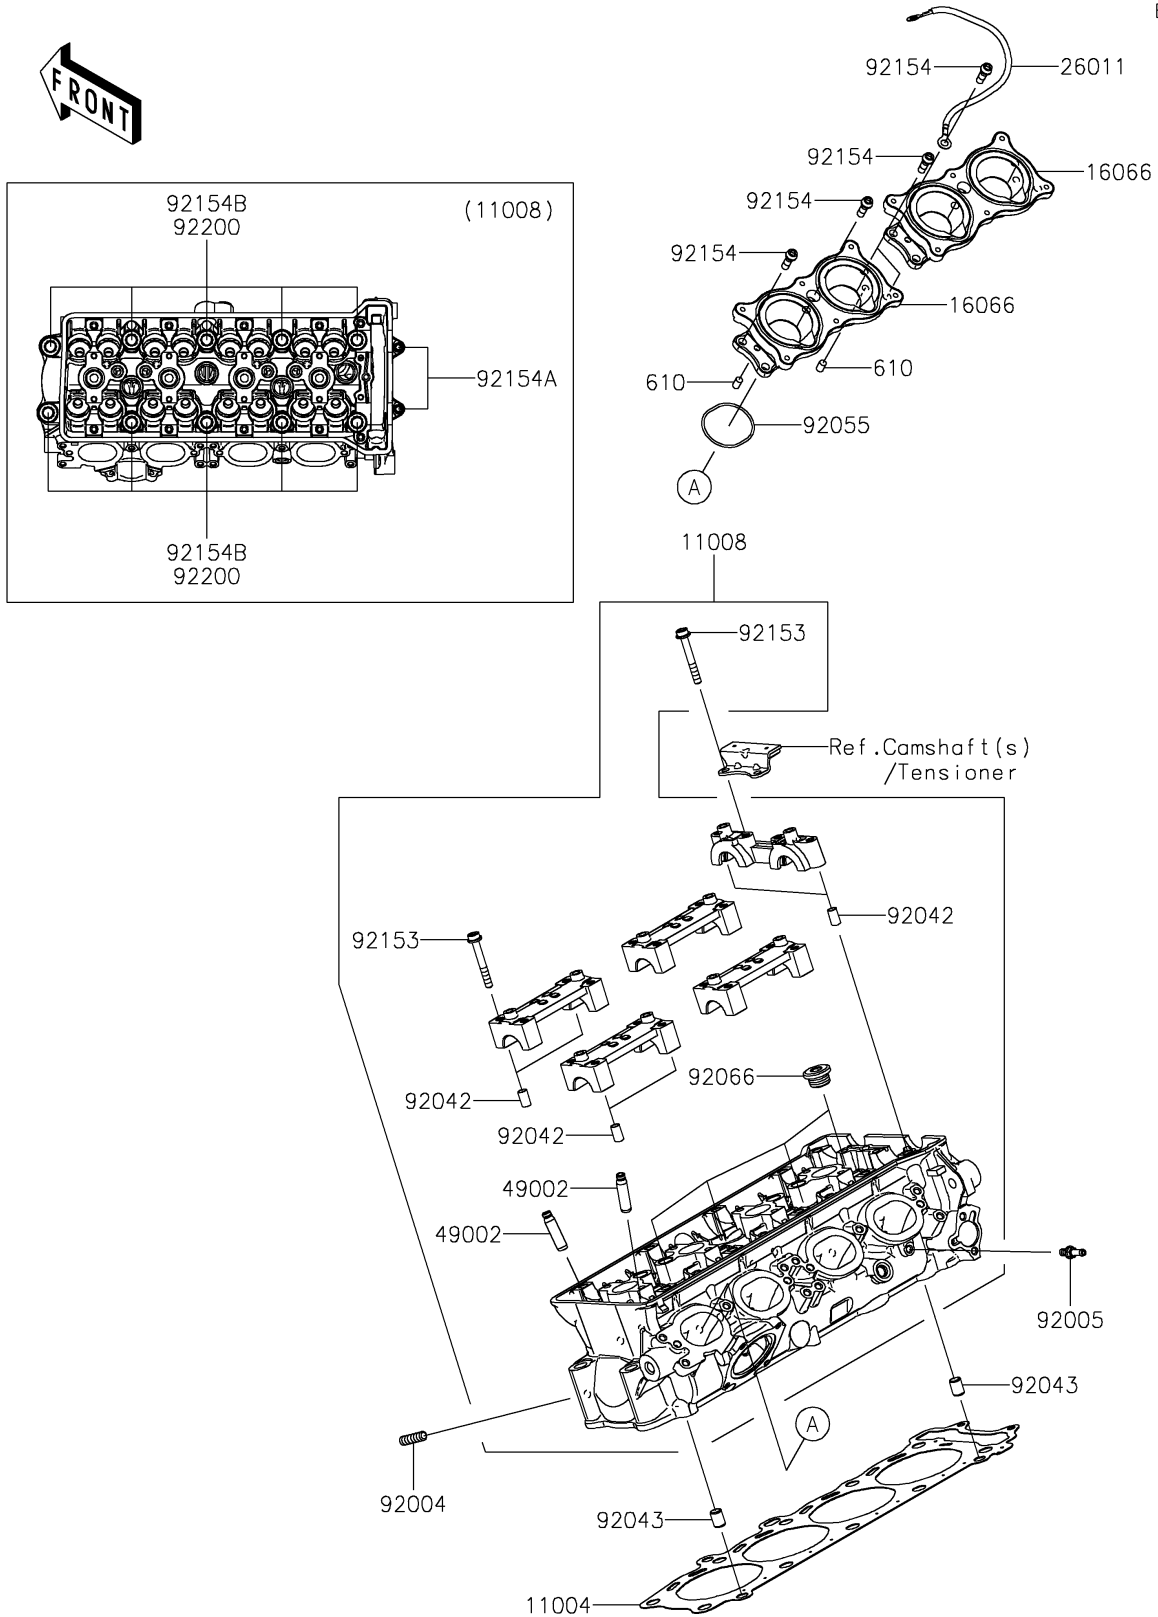

2022 NINJA H2® SX SE PARTS DIAGRAM

Cylinder Head

E1111

2022 NINJA H2® SX SE PARTS LIST

Cylinder Head

ITEM NAME	PART NUMBER	QUANTITY
GASKET-HEAD (Ref # 11004)	11004-0754	1
HEAD-COMP-CYLINDER (Ref # 11008)	11008-0980	1
HOLDER-THROTTLE BODY (Ref # 16066)	16066-0009	2
WIRE-LEAD (Ref # 26011)	26011-1982	1
GUIDE-VALVE (Ref # 49002)	49002-0009	16
STUD,8X18 (Ref # 92004)	92004-0049	8
FITTING (Ref # 92005)	92005-0826	1
PIN,DOWEL,6.3X8X14 (Ref # 92042)	92042-007	10
PIN,8.2X10X14 (Ref # 92043)	92043-1264	2
RING-O,43.7X1.9 (Ref # 92055)	92055-1401	4
PLUG,18X10 (Ref # 92066)	92066-0832	4
BOLT,SOCKET,6X45 (Ref # 92153)	92153-0656	20
BOLT,SOCKET,6X18 (Ref # 92154)	92154-1455	10
BOLT,SOCKET,6X25 (Ref # 92154A)	92154-1457	2
BOLT,11X103 (Ref # 92154B)	92154-1819	10
WASHER,11.2X18.2X1.8 (Ref # 92200)	92200-0940	10
ROLLER,6X10 (Ref # 610)	610A0610	4