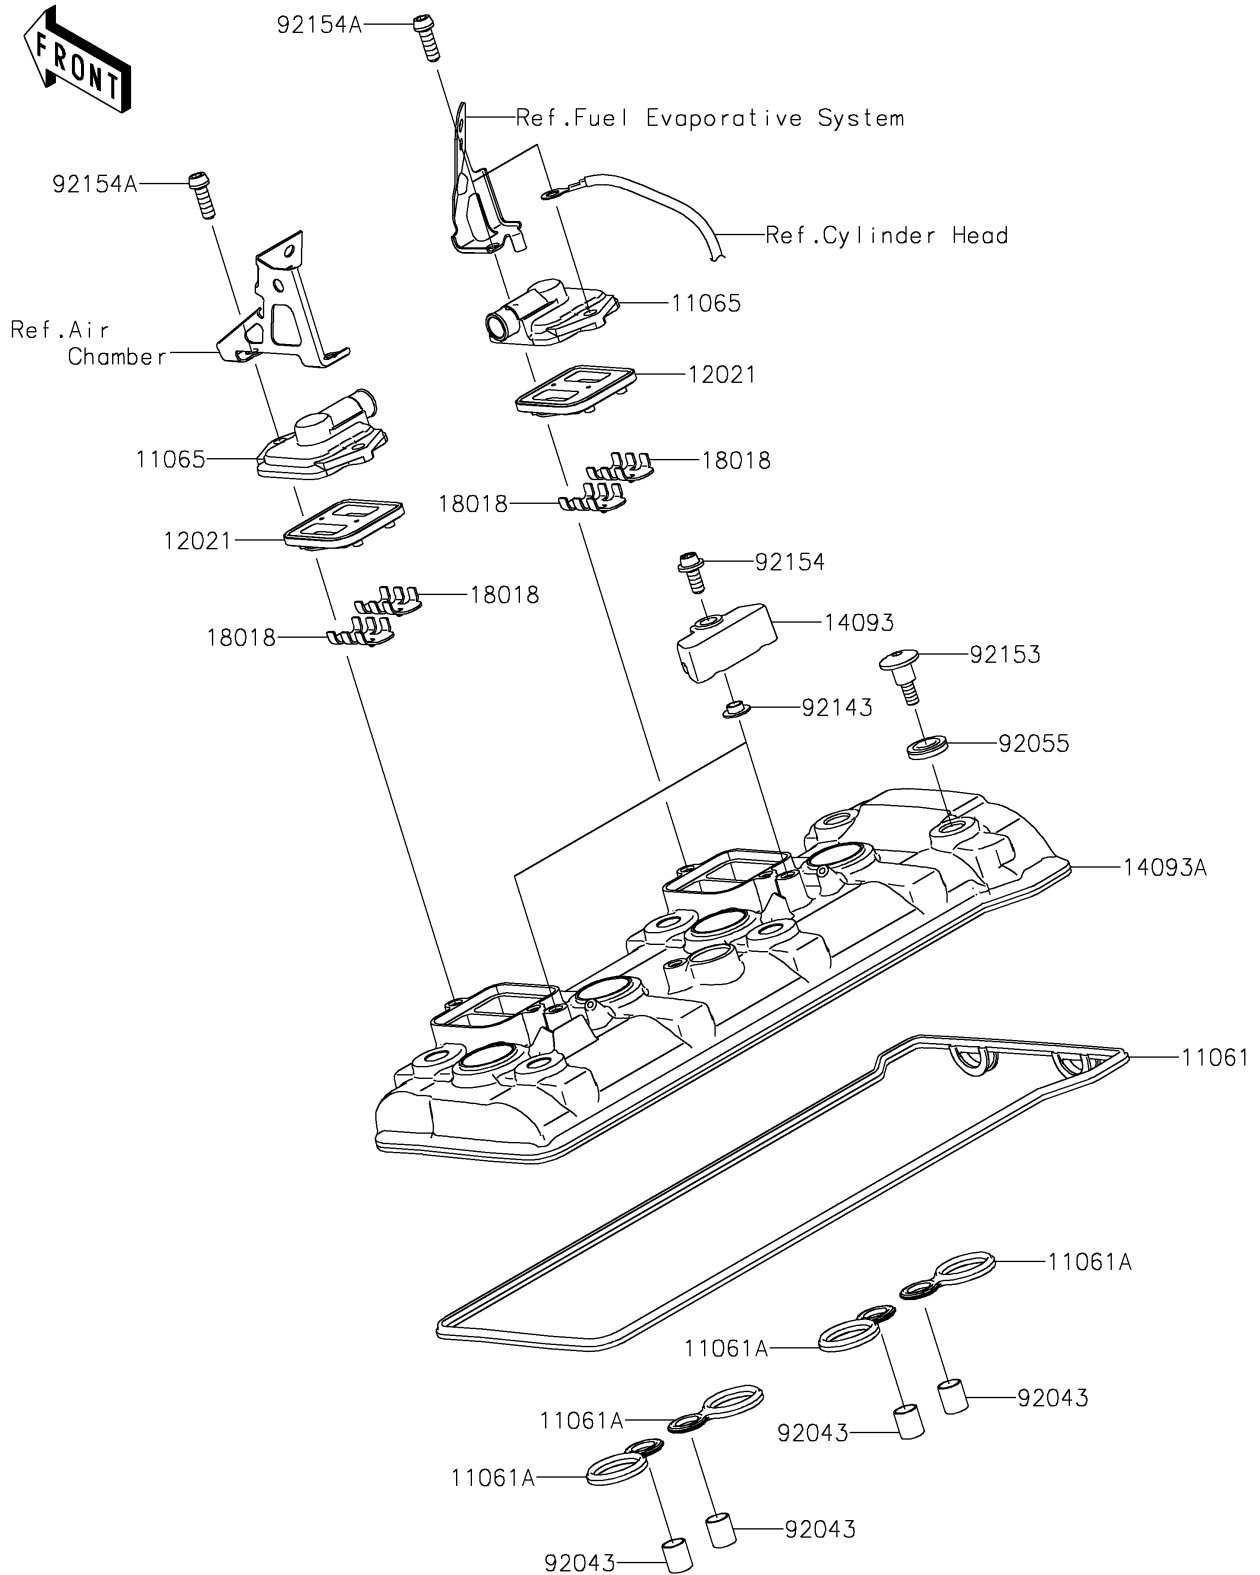

2022 NINJA H2® SX SE PARTS DIAGRAM

Cylinder Head Cover

E1112

2022 NINJA H2® SX SE PARTS LIST

Cylinder Head Cover

ITEM NAME	PART NUMBER	QUANTITY
GASKET,HEAD COVER (Ref # 11061)	11061-0979	1
GASKET,PLUG HOLE (Ref # 11061A)	11061-1185	4
CAP (Ref # 11065)	11065-0360	2
VALVE-ASSY-REED (Ref # 12021)	12021-0021	2
COVER (Ref # 14093)	14093-0291	2
COVER,CYLINDER HEAD (Ref # 14093A)	14093-0582	1
PLATE-HEAT GUARD (Ref # 18018)	18018-0640	4
PIN,10.1X12X14 (Ref # 92043)	92043-4009	4
RING-O (Ref # 92055)	92055-0820	6
COLLAR (Ref # 92143)	92143-1331	2
BOLT,SOCKET,6X22.5 (Ref # 92153)	92153-1779	6
BOLT,SOCKET,6X14 (Ref # 92154)	92154-1460	2
BOLT,SOCKET,6X18 (Ref # 92154A)	92154-1498	4