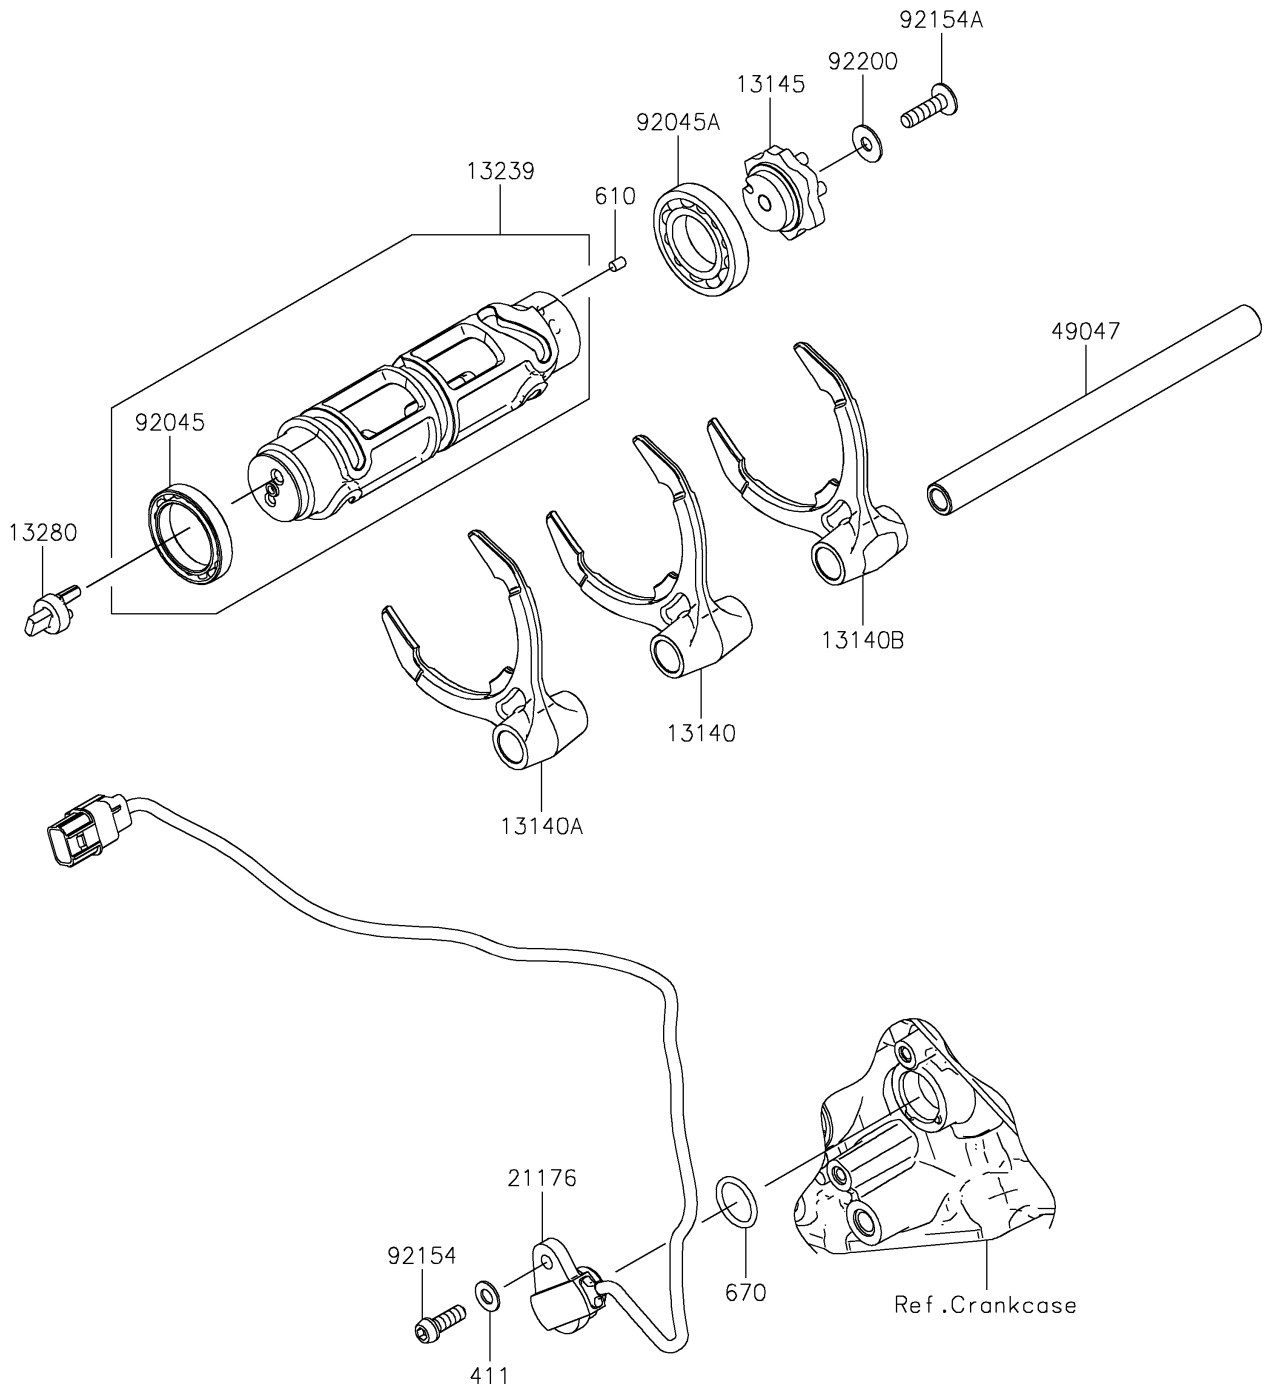

2022 NINJA H2® SX SE PARTS DIAGRAM

Gear Change Drum/Shift Fork(s)

E1362

2022 NINJA H2® SX SE PARTS LIST

Gear Change Drum/Shift Fork(s)

ITEM NAME	PART NUMBER	QUANTITY
FORK-SHIFT,3RD&4TH (Ref # 13140)	13140-0645	1
FORK-SHIFT,5TH&6TH (Ref # 13140A)	13140-0646	1
FORK-SHIFT,1ST&2ND (Ref # 13140B)	13140-0649	1
CAM-CHANGE DRUM (Ref # 13145)	13145-0572	1
DRUM-ASSY-CHANGE (Ref # 13239)	13239-0605	1
HOLDER (Ref # 13280)	13280-0964	1
SENSOR,GEAR POSITION (Ref # 21176)	21176-0787	1
ROD-SHIFT (Ref # 49047)	49047-0635	1
BEARING-BALL,6806 (Ref # 92045)	92045-0826	1
BEARING-BALL,16005 (Ref # 92045A)	92045-1045	1
BOLT,SOCKET,6X18 (Ref # 92154)	92154-1455	1
BOLT,TORX,6X22 (Ref # 92154A)	92154-2903	1
WASHER,6X16X1 (Ref # 92200)	92200-2145	1
WASHER-PLAIN,6MM (Ref # 411)	411AA0600	1
ROLLER,4X6 (Ref # 610)	610A0406	1
O RING,18MM (Ref # 670)	670D2018	1