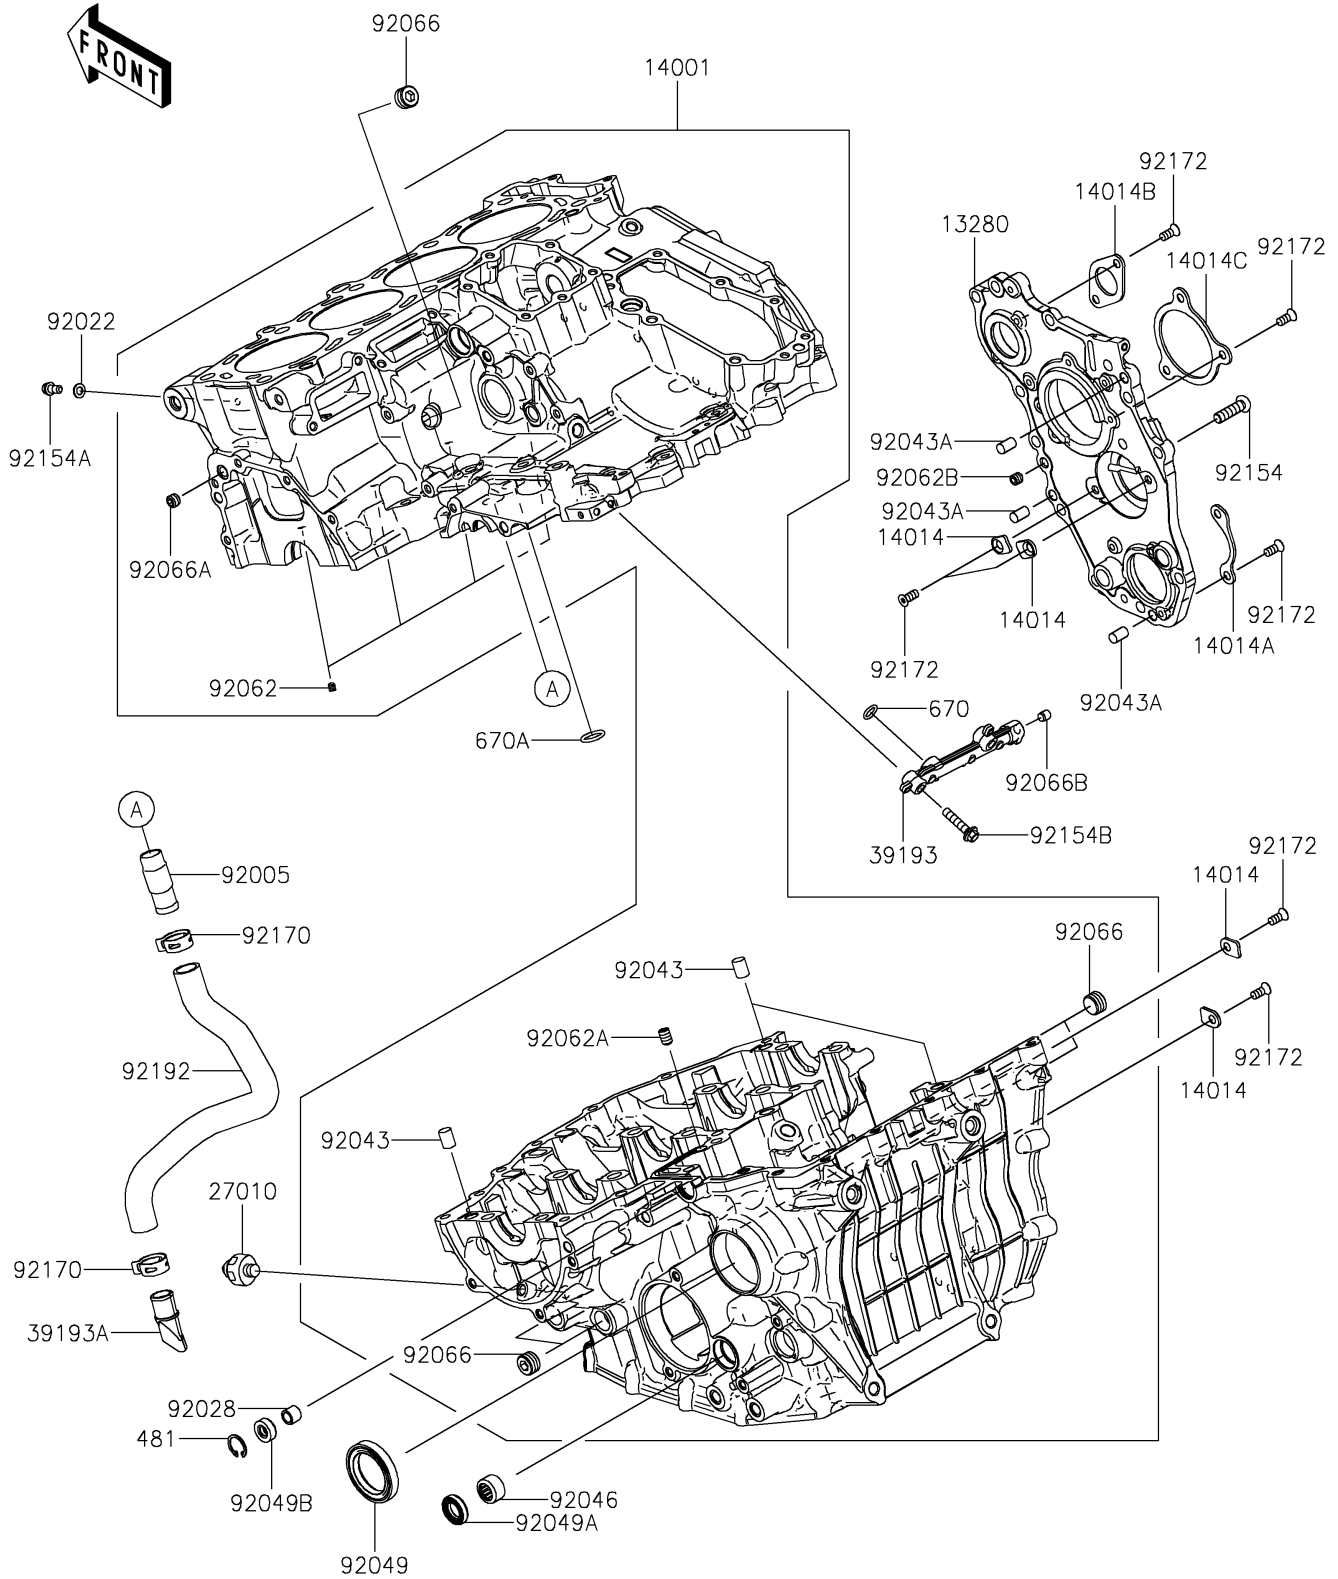

2022 NINJA H2® SX SE PARTS DIAGRAM

Crankcase

E1411

2022 NINJA H2® SX SE PARTS LIST

Crankcase

ITEM NAME	PART NUMBER	QUANTITY
HOLDER,TRANSMISSION (Ref # 13280)	13280-0799	1
SET-CRANKCASE (Ref # 14001)	14001-0745	1
PLATE-POSITION (Ref # 14014)	14014-0569	4
PLATE-POSITION,CHANGE DRUM (Ref # 14014A)	14014-0571	1
PLATE-POSITION,COUNTER SHAFT (Ref # 14014B)	14014-0572	1
PLATE-POSITION (Ref # 14014C)	14014-0575	1
SWITCH,OIL PRESSURE (Ref # 27010)	27010-1313	1
PIPE-OIL (Ref # 39193)	39193-0581	1
PIPE-OIL (Ref # 39193A)	39193-0582	1
FITTING (Ref # 92005)	92005-0773	1
WASHER,6.2X11X1 (Ref # 92022)	92022-304	1
BUSHING,8X12X10 (Ref # 92028)	92028-1750	1
PIN,10X14 (Ref # 92043)	92043-1506	3
PIN,8X14 (Ref # 92043A)	92043-1567	3
BEARING-NEEDLE,HK1412FM (Ref # 92046)	92046-0043	1
SEAL-OIL,TC 35X50X8 (Ref # 92049)	92049-1452	1
SEAL-OIL,TC14245 (Ref # 92049A)	92049-1520	1
SEAL-OIL (Ref # 92049B)	92049-1566	1
NOZZLE (Ref # 92062)	92062-0004	4
NOZZLE (Ref # 92062A)	92062-0031	1
NOZZLE (Ref # 92062B)	92062-0032	1
PLUG (Ref # 92066)	92066-0831	5
PLUG,PT1/8X7 (Ref # 92066A)	92066-0876	1
PLUG,OIL LINE,7.2X8 (Ref # 92066B)	92066-1012	1
BOLT,TORX,8X28 (Ref # 92154)	92154-0415	12
BOLT,SOCKET,6X12 (Ref # 92154A)	92154-1453	1
BOLT,FLANGED,6X28 (Ref # 92154B)	92154-1845	2
CLAMP (Ref # 92170)	92170-1640	2
SCREW,TORX,6X14 (Ref # 92172)	92172-0906	11

2022 NINJA H2® SX SE PARTS LIST

Crankcase

ITEM NAME	PART NUMBER	QUANTITY
TUBE,BREATHER DRAIN (Ref # 92192)	92192-1437	1
CIRCLIP-TYPE-C,18MM (Ref # 481)	481J1800	1
O RING,9.8X1.9 (Ref # 670)	670B1510	1
O RING,15MM (Ref # 670A)	670D2015	1