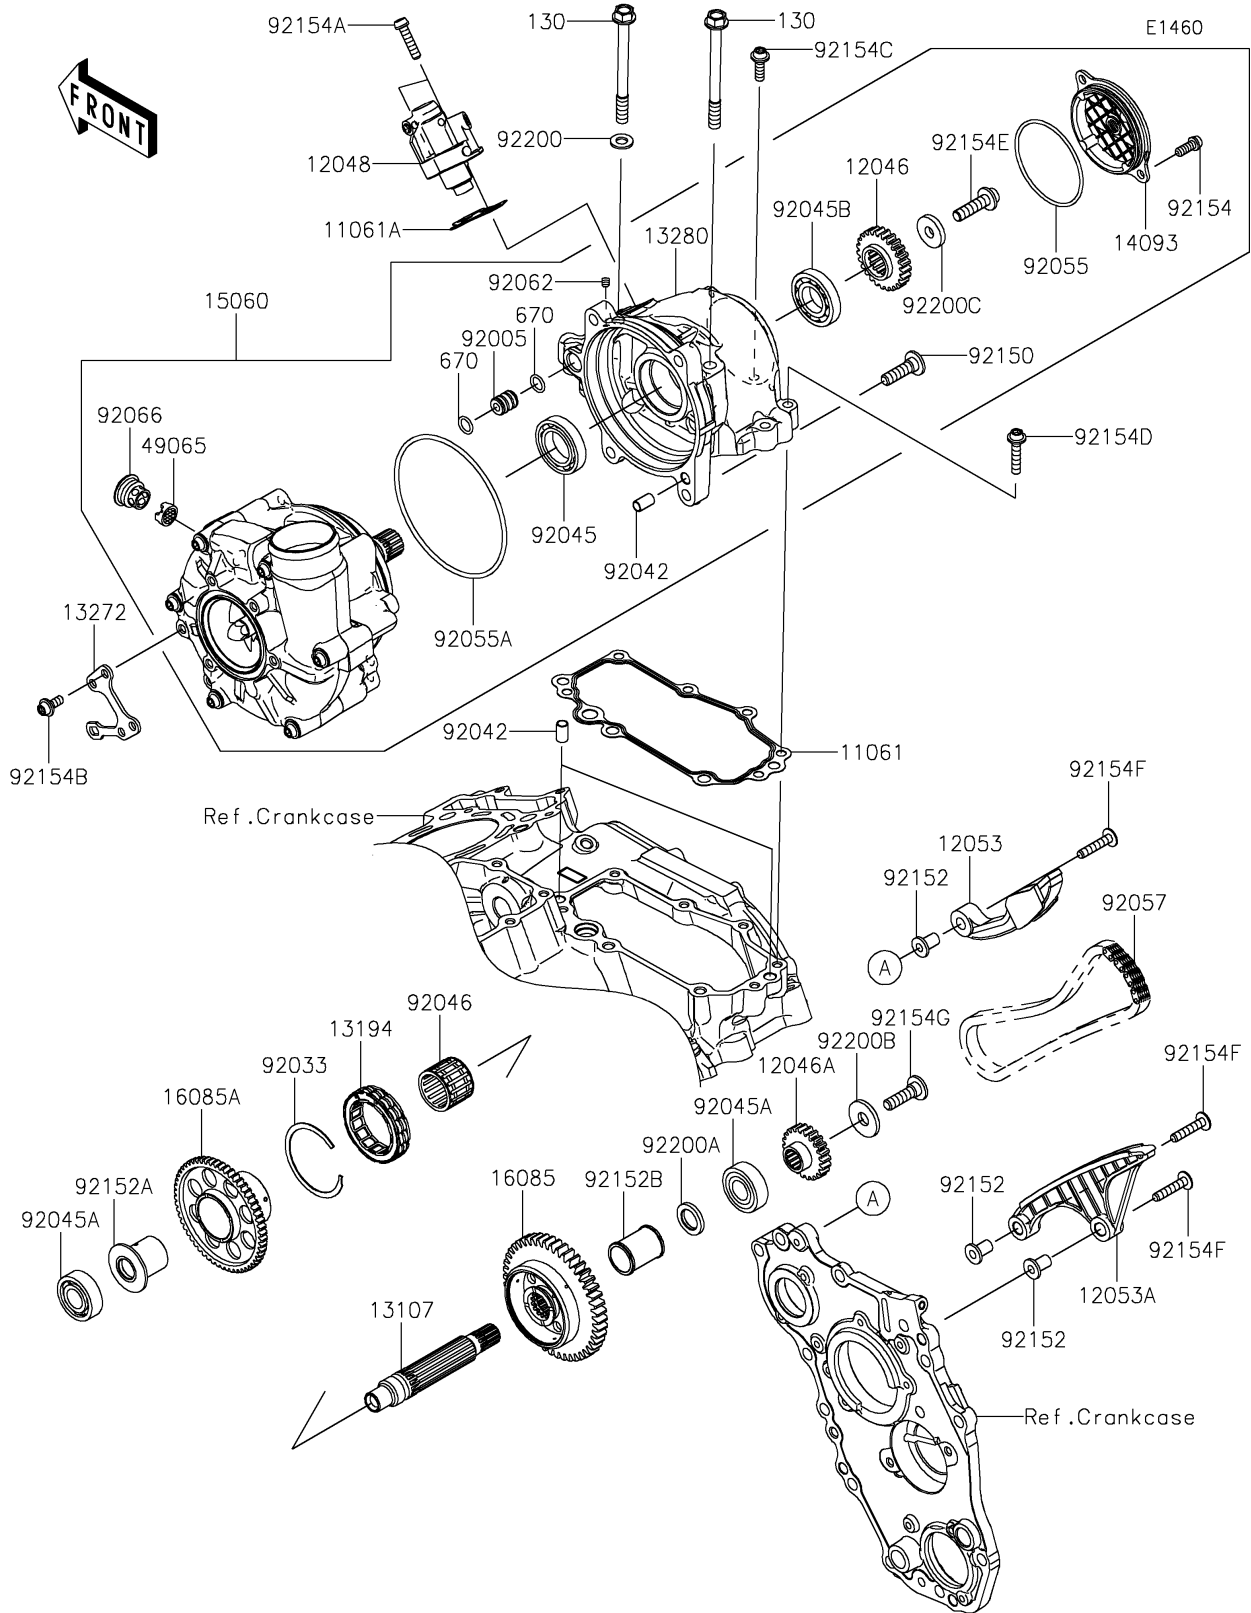

2022 NINJA H2® SX SE PARTS DIAGRAM

Super Charger

2022 NINJA H2® SX SE PARTS LIST

Super Charger

| ITEM NAME | PART NUMBER | QUANTITY |
|---------------------------------------|-------------|----------|
| GASKET,HOLDER (Ref # 11061) | 11061-0948 | 1 |
| GASKET,TENSIONER (Ref # 11061A) | 11061-1279 | 1 |
| SPROCKET,DRIVEN,25T (Ref # 12046) | 12046-0584 | 1 |
| SPROCKET,DRIVE,22T (Ref # 12046A) | 12046-0604 | 1 |
| TENSIONER-ASSY (Ref # 12048) | 12048-0108 | 1 |
| GUIDE-CHAIN,UPP (Ref # 12053) | 12053-0249 | 1 |
| GUIDE-CHAIN,LWR (Ref # 12053A) | 12053-0250 | 1 |
| SHAFT (Ref # 13107) | 13107-0863 | 1 |
| CLUTCH-ONEWAY (Ref # 13194) | 13194-0017 | 1 |
| PLATE (Ref # 13272) | 13272-1849 | 1 |
| HOLDER (Ref # 13280) | 13280-1330 | 1 |
| COVER (Ref # 14093) | 14093-1185 | 1 |
| COMPRESSOR-ASSY (Ref # 15060) | 15060-0019 | 1 |
| GEAR,BALANCER,46T (Ref # 16085) | 16085-0670 | 1 |
| GEAR,STARTER,56T (Ref # 16085A) | 16085-0671 | 1 |
| FILTER-OIL (Ref # 49065) | 49065-0041 | 1 |
| FITTING,OIL LINE (Ref # 92005) | 92005-0769 | 1 |
| RING-SNAP (Ref # 92033) | 92033-3731 | 1 |
| PIN,DOWEL,6.3X8X14 (Ref # 92042) | 92042-007 | 3 |
| BEARING-BALL,#6905 (Ref # 92045) | 92045-036 | 1 |
| BEARING-BALL,6202ZC3 (Ref # 92045A) | 92045-0785 | 2 |
| BEARING-BALL (Ref # 92045B) | 92045-1404 | 1 |
| BEARING-NEEDLE,22X32X24 (Ref # 92046) | 92046-0622 | 1 |
| RING-O,2.4X62.6 (Ref # 92055) | 92055-0790 | 1 |
| RING-O,104.4X3.1 (Ref # 92055A) | 92055-1020 | 1 |
| CHAIN,98XRH2020-78N2 (Ref # 92057) | 92057-0633 | 1 |
| NOZZLE (Ref # 92062) | 92062-0004 | 1 |
| PLUG (Ref # 92066) | 92066-0821 | 1 |
| BOLT,8X30 (Ref # 92150) | 92150-1728 | 4 |