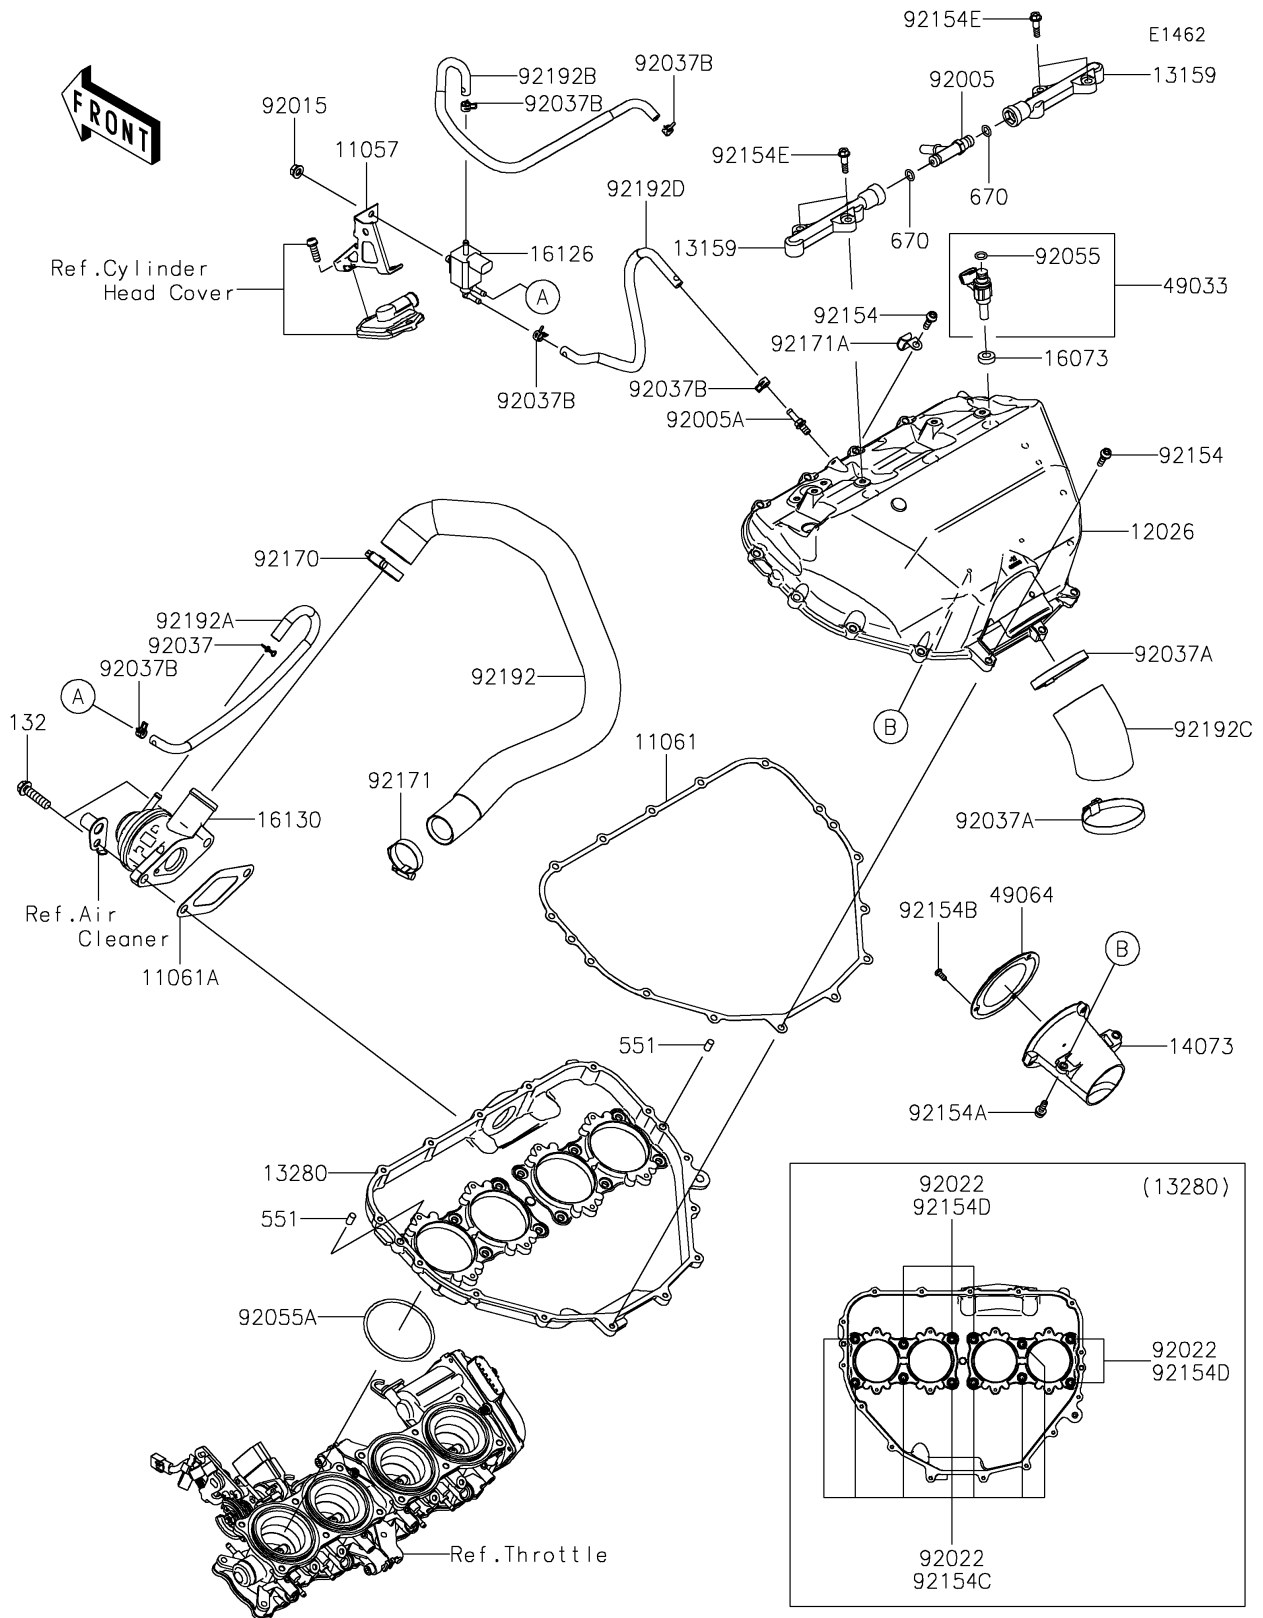

2022 NINJA H2® SX SE PARTS DIAGRAM

Air Chamber

2022 NINJA H2® SX SE PARTS LIST

Air Chamber

ITEM NAME	PART NUMBER	QUANTITY
BRACKET,SOLENOID VALVE (Ref # 11057)	11057-3820	1
GASKET,CHAMBER (Ref # 11061)	11061-0949	1
GASKET,BLOWOFF VALVE (Ref # 11061A)	11061-0950	1
CHAMBER,INTAKE (Ref # 12026)	12026-0023	1
CONNECTOR (Ref # 13159)	13159-0016	2
HOLDER,CHAMBER (Ref # 13280)	13280-0905	1
DUCT,DIFFUSER (Ref # 14073)	14073-0884	1
INSULATOR (Ref # 16073)	16073-0129	4
VALVE,SOLENOID (Ref # 16126)	16126-0751	1
VALVE-ASSY-RELIEF,BLOWOFF (Ref # 16130)	16130-0014	1
NOZZLE-INJECTION (Ref # 49033)	49033-0565	4
FILTER-AIR (Ref # 49064)	49064-0007	1
FITTING (Ref # 92005)	92005-0125	1
FITTING (Ref # 92005A)	92005-0826	1
NUT,FLANGED,6MM (Ref # 92015)	92015-1367	1
WASHER,5.5X10.5X0.8 (Ref # 92022)	92022-037	12
CLAMP,TUBE (Ref # 92037)	92037-147	1
CLAMP,RESERVE TANK (Ref # 92037A)	92037-1586	2
CLAMP,7.8MM (Ref # 92037B)	92037-2116	5
RING-O,INJECTION NOZZLE (Ref # 92055)	92055-0124	4
RING-O,65.8X3 (Ref # 92055A)	92055-0815	4
BOLT,SOCKET,5X18 (Ref # 92154)	92154-1450	15
BOLT,SOCKET,5X16 (Ref # 92154A)	92154-1568	2
BOLT,TORX,4X10 (Ref # 92154B)	92154-1790	3
BOLT,FLANGED,5X14 (Ref # 92154C)	92154-3884	7
BOLT,FLANGED,5X95 (Ref # 92154D)	92154-3886	5
BOLT,SHOULDER,5X20 (Ref # 92154E)	92154-3971	4
CLAMP (Ref # 92170)	92170-1036	1
CLAMP (Ref # 92171)	92171-0179	1

2022 NINJA H2® SX SE PARTS LIST

Air Chamber

ITEM NAME	PART NUMBER	QUANTITY
CLAMP (Ref # 92171A)	92171-0534	1
TUBE,BLOWOFF VALVE-AIR FILTER (Ref # 92192)	92192-1839	1
TUBE,SOLENOID-BLOWOFF VALVE (Ref # 92192A)	92192-1841	1
TUBE,SOLENOID-THROTTLE BODY (Ref # 92192B)	92192-1842	1
TUBE,DIFFUSER (Ref # 92192C)	92192-1865	1
TUBE,SOLENOID-CHAMBER (Ref # 92192D)	92192-2497	1
BOLT-FLANGED-SMALL,8X30 (Ref # 132)	132BC0830	2
PIN-DOWEL,6X12 (Ref # 551)	551A0612	2
O RING,8MM (Ref # 670)	670E1508	2