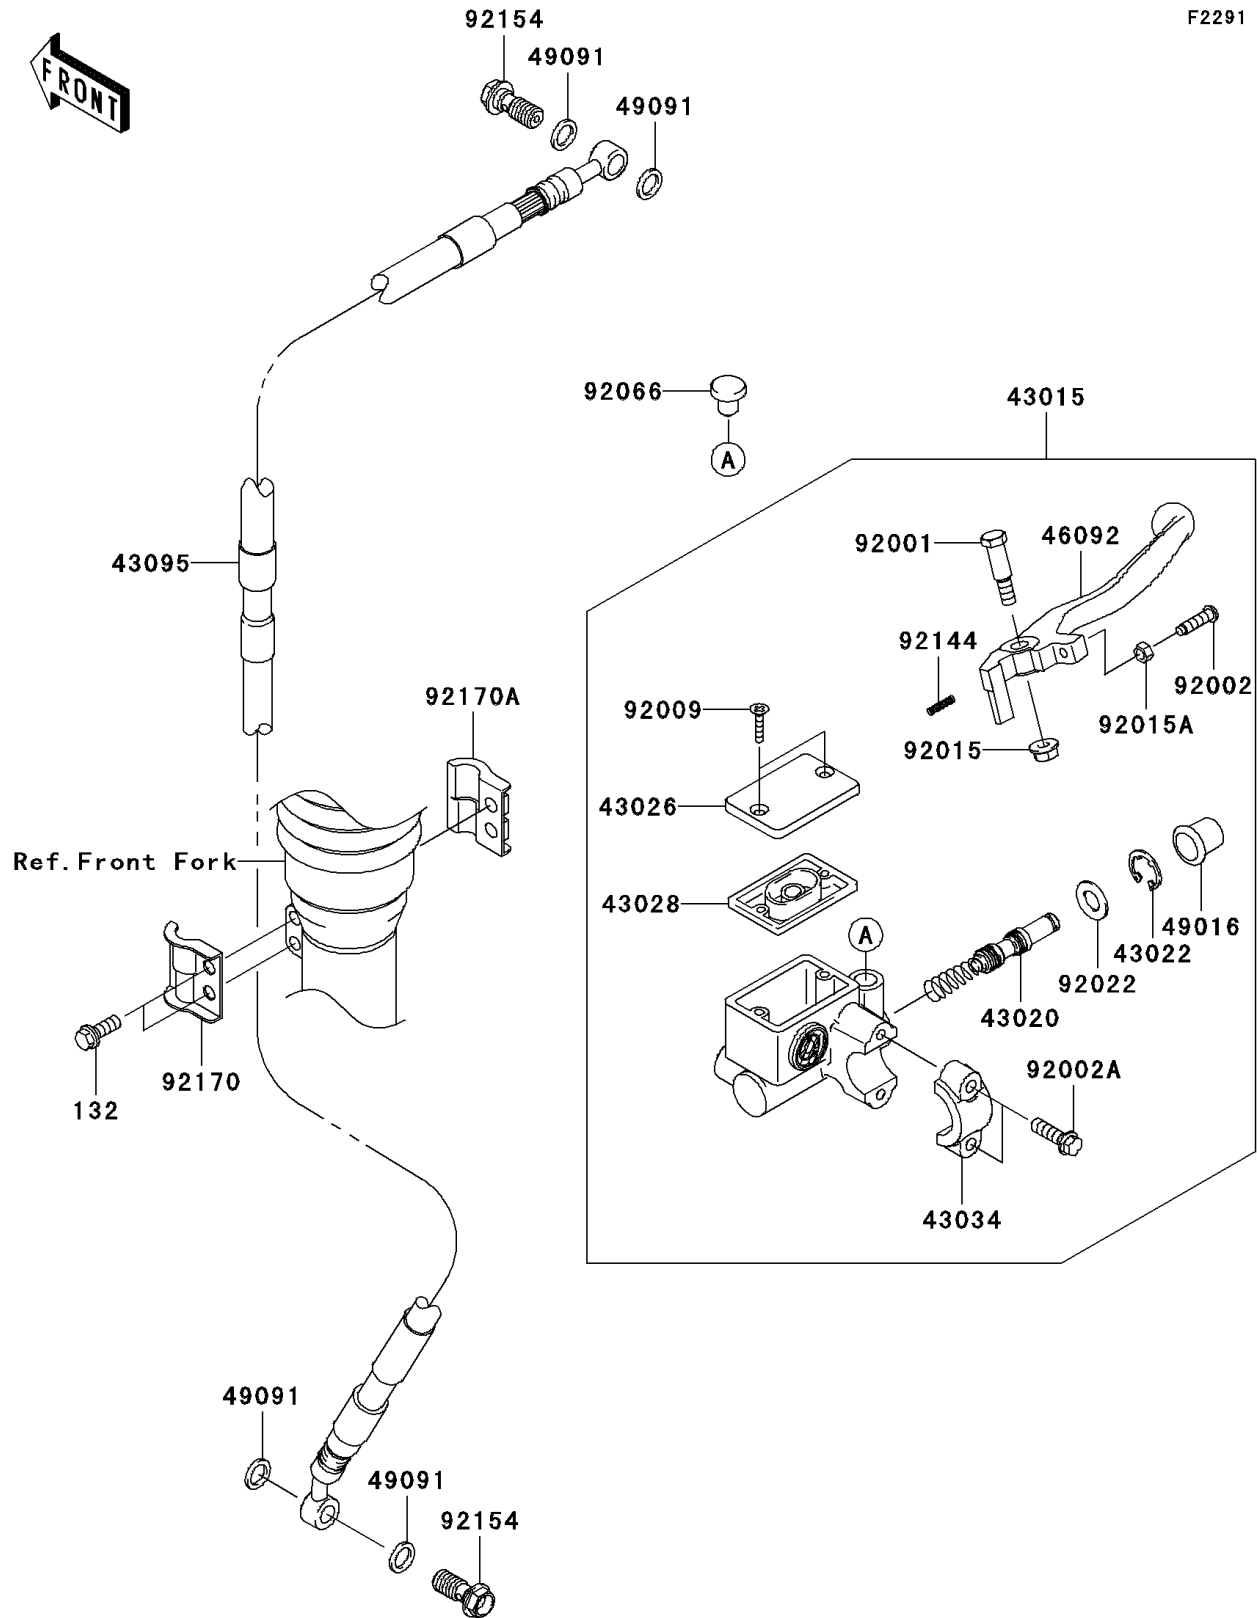

# 2009 KLX®140L PARTS DIAGRAM

## Front Master Cylinder

F2291

# 2009 KLX®140L PARTS LIST

Front Master Cylinder

ITEM NAME	PART NUMBER	QUANTITY
-----------	-------------	----------