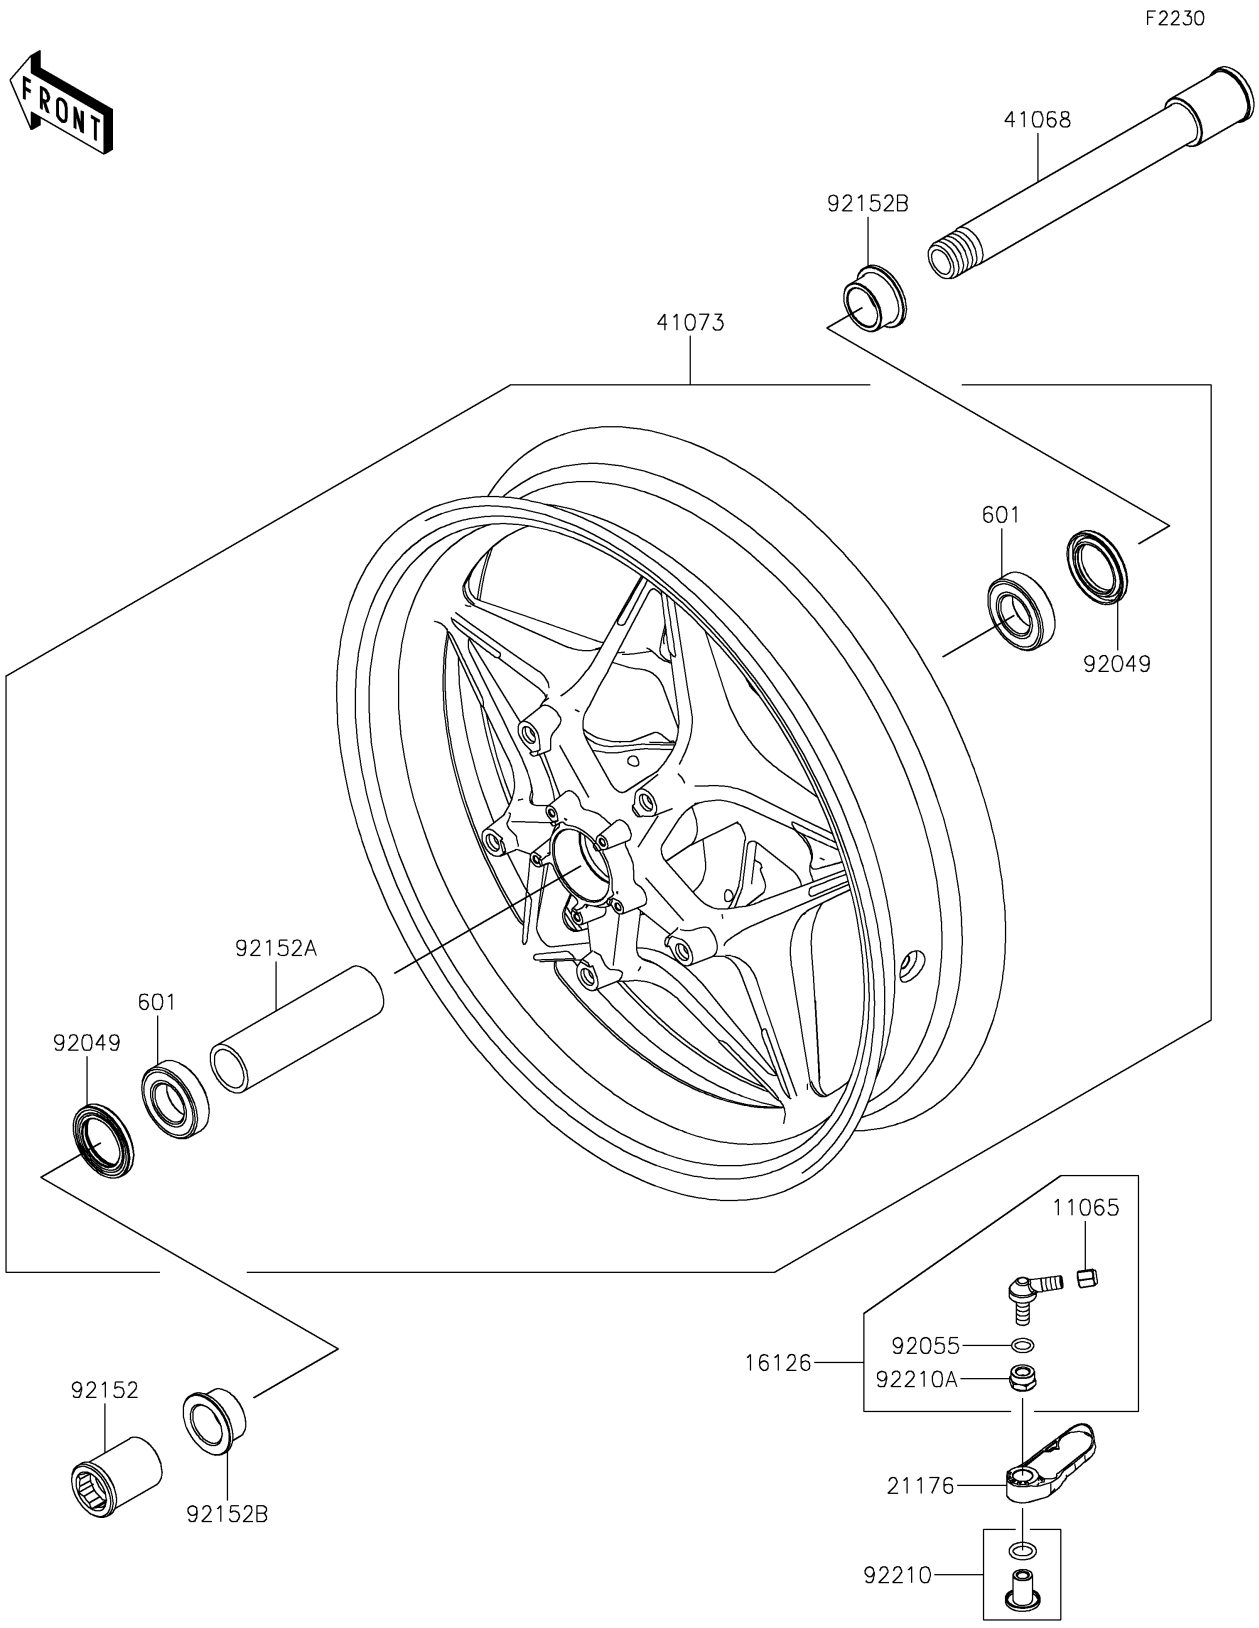

2022 NINJA H2® SX SE PARTS DIAGRAM

Front Wheel

2022 NINJA H2® SX SE PARTS LIST

Front Wheel

ITEM NAME	PART NUMBER	QUANTITY
CAP (Ref # 11065)	11065-1433	1
VALVE,SET (Ref # 16126)	16126-0769	1
SENSOR,TPMS,315MHZ (Ref # 21176)	21176-1137	1
AXLE,FR,25X205 (Ref # 41068)	41068-0594	1
WHEEL-ASSY,FR,G.BLACK (Ref # 41073)	41073-0799-60P	1
SEAL-OIL,32X47X5 (Ref # 92049)	92049-0795	2
RING-O (Ref # 92055)	92055-0997	1
COLLAR,FR AXLE,LH,L=44.5 (Ref # 92152)	92152-0240	1
COLLAR,FR HUB,L=115 (Ref # 92152A)	92152-0616	1
COLLAR,FR AXLE,L=18 (Ref # 92152B)	92152-2638	2
NUT (Ref # 92210)	92210-1874	1
NUT,VALVE (Ref # 92210A)	92210-1924	1
BEARING-BALL,#6005UU (Ref # 601)	601B6005UU	2