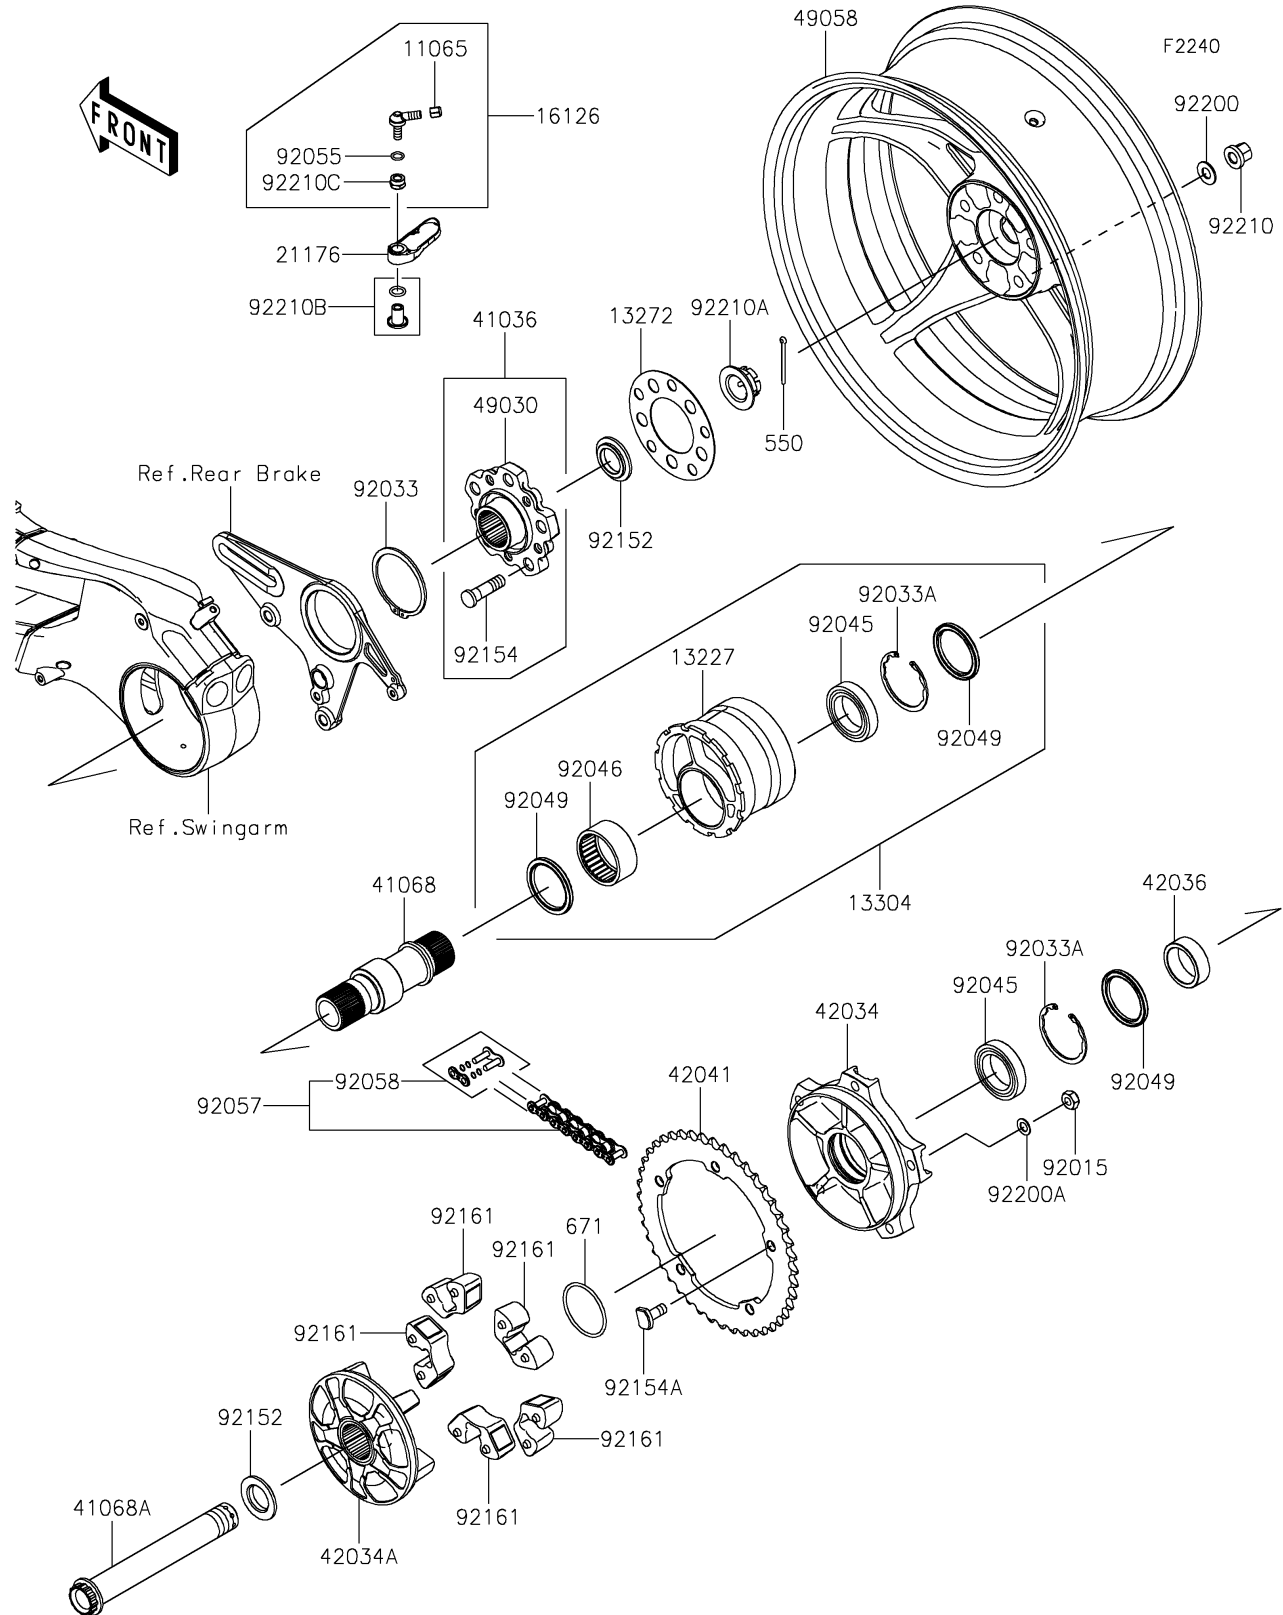

# 2023 NINJA H2® SX SE PARTS DIAGRAM

Rear Wheel/Chain

### Rear Wheel/Chain

ITEM NAME	PART NUMBER	QUANTITY
CAP (Ref # 11065)	11065-1433	1
HOUSING,RR (Ref # 13227)	13227-0034	1
PLATE (Ref # 13272)	13272-1861	1
HOUSING-ASSY,RR (Ref # 13304)	13304-5002	1
VALVE,SET (Ref # 16126)	16126-0769	1
SENSOR,TPMS,315MHZ (Ref # 21176)	21176-1137	1
HUB-ASSY,RR (Ref # 41036)	41036-0679	1
AXLE,RR (Ref # 41068)	41068-0637	1
AXLE,28X202.6 (Ref # 41068A)	41068-0645	1
COUPLING,F.W.M.GRAY (Ref # 42034)	42034-0744-46T	1
COUPLING,INSERT,F.W.M.GRAY (Ref # 42034A)	42034-0752-53D	1
SLEEVE,40X50X16.4 (Ref # 42036)	42036-0779	1
SPROCKET-HUB,44T (Ref # 42041)	42041-0152	1
HUB,RR (Ref # 49030)	49030-0567	1
WHEEL,RR,G.BLACK (Ref # 49058)	49058-0723-60P	1
NUT,LOCK,10MM,BLACK (Ref # 92015)	92015-1189	5
RING-SNAP (Ref # 92033)	92033-0760	1
RING-SNAP,62MM (Ref # 92033A)	92033-1044	2
BEARING-BALL,40X60X12 (Ref # 92045)	92045-0802	2
BEARING-NEEDLE,50X62X25 (Ref # 92046)	92046-0617	1
SEAL-OIL,50X62X5 (Ref # 92049)	92049-0872	3
RING-O (Ref # 92055)	92055-0997	1
CHAIN,DRIVE,EK525RMXZ/3D,120L (Ref # 92057)	92057-0734	1
JOINT-CHAIN (Ref # 92058)	92058-0036	1
COLLAR,28X48X7.2 (Ref # 92152)	92152-2504	2
BOLT,HUB,12X45 (Ref # 92154)	92154-1546	5
BOLT,SPROCKET,10X24.3 (Ref # 92154A)	92154-2300	5
DAMPER,SHOCK,RR HUB (Ref # 92161)	92161-1286	5
WASHER,12.1X25X1.6 (Ref # 92200)	92200-0455	5

### Rear Wheel/Chain

ITEM NAME	PART NUMBER	QUANTITY
WASHER,10.2X18X1 (Ref # 92200A)	92200-1770	5
NUT,12MM (Ref # 92210)	92210-1615	5
NUT,28MM (Ref # 92210A)	92210-1654	1
NUT (Ref # 92210B)	92210-1874	1
NUT,VALVE (Ref # 92210C)	92210-1924	1
PIN-COTTER,4.0X45 (Ref # 550)	550AA4045	1
O RING,55MM (Ref # 671)	671B2555	1