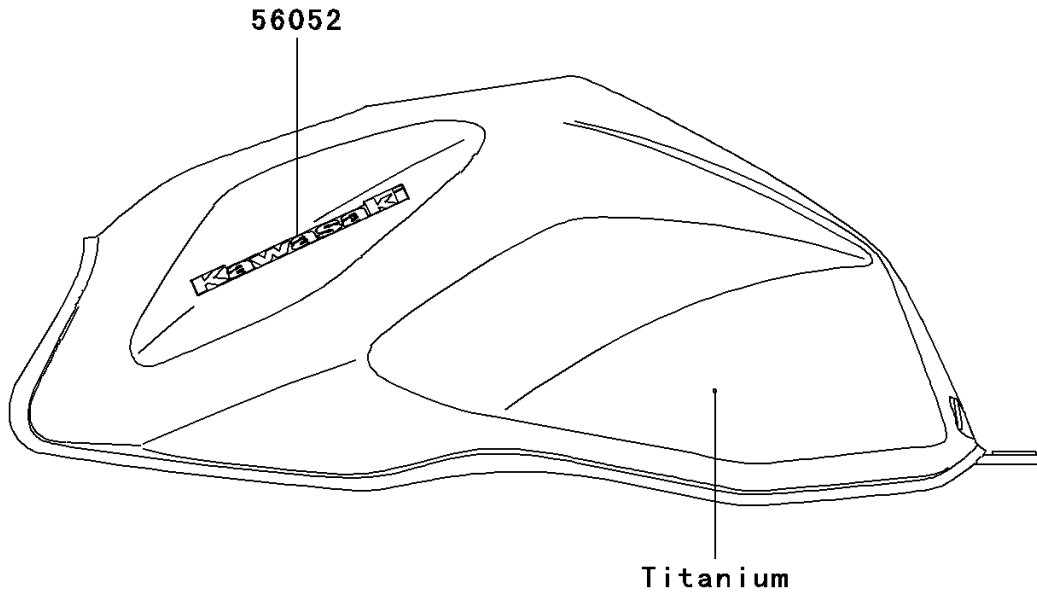

2005 Z1000 PARTS DIAGRAM

Decals(Titanium)(A3)

F2861G

2005 Z1000 PARTS LIST

Decals(Titanium)(A3)

ITEM NAME	PART NUMBER	QUANTITY
MARK,FUEL TANK,KAWASAKI (Ref # 56052)	56052-0217	2
MARK,TAIL COVER,Z1000 (Ref # 56052A)	56052-0469	2