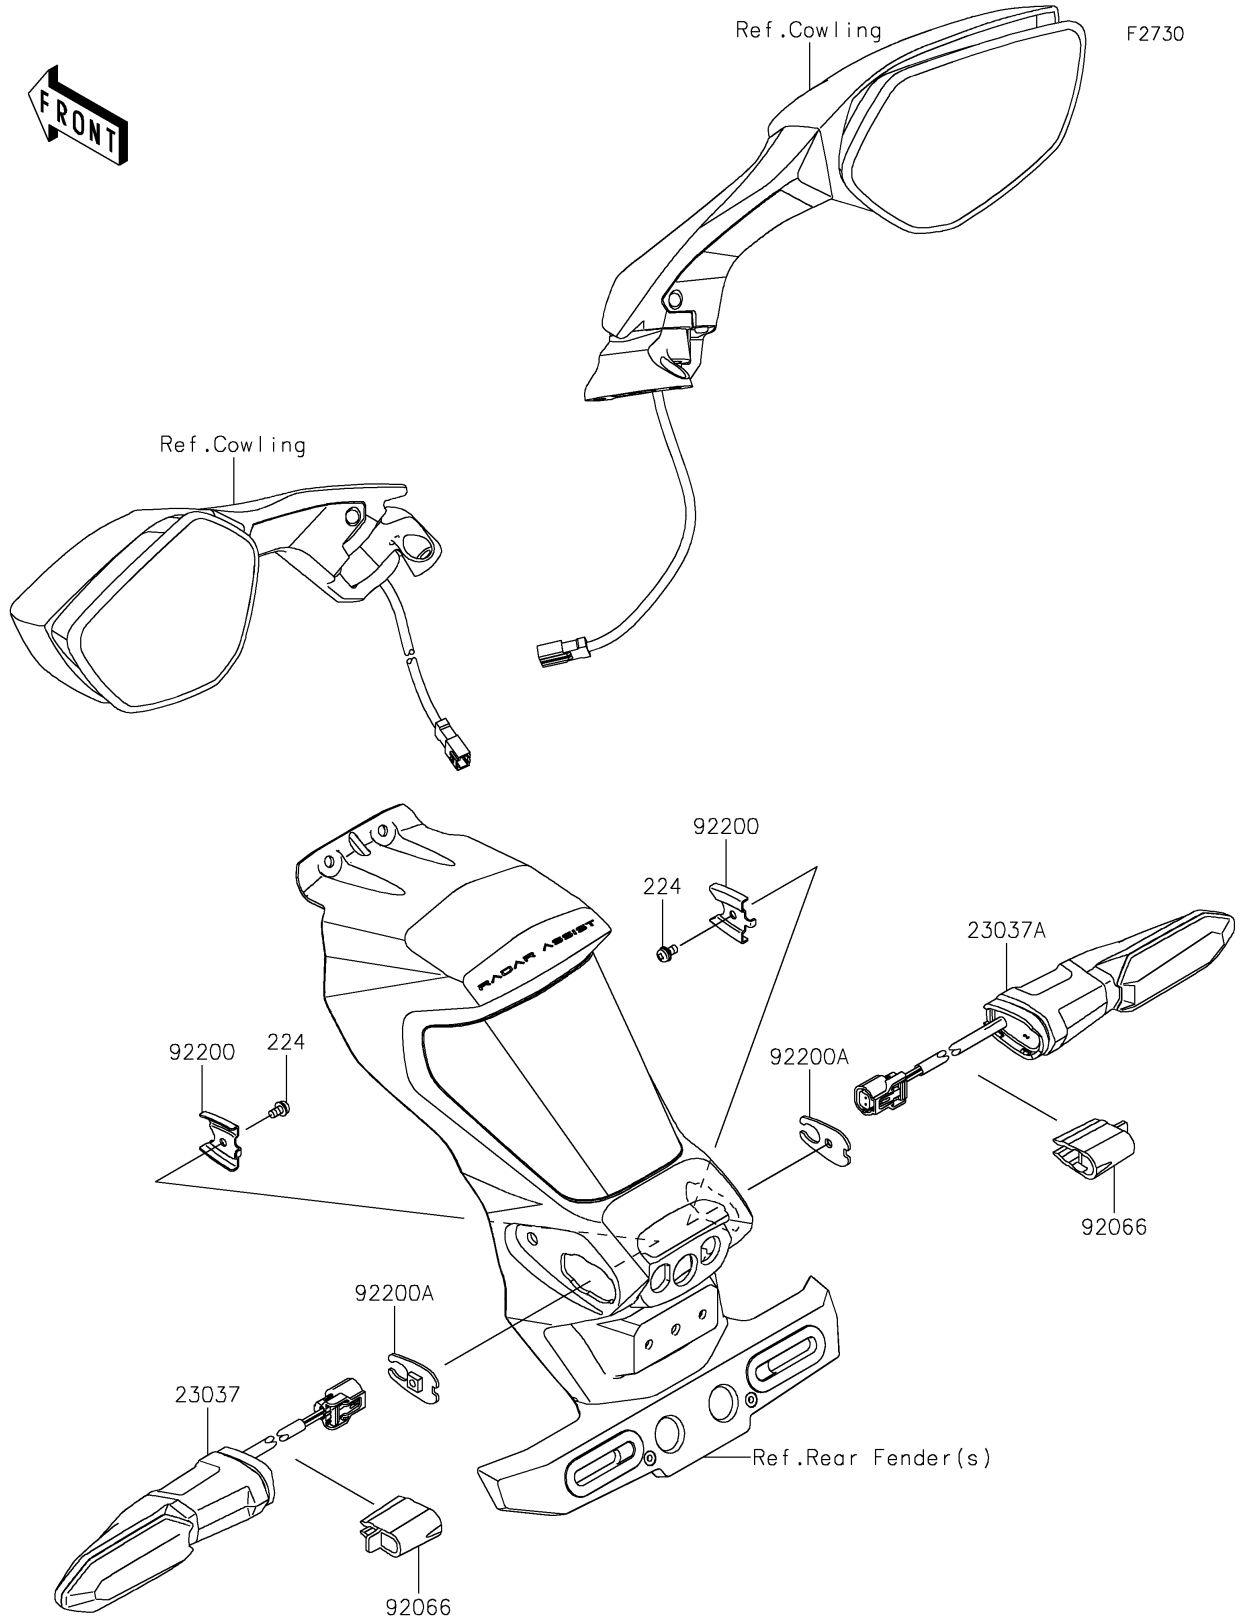

# 2022 NINJA H2® SX SE PARTS DIAGRAM

## Turn Signals

### Turn Signals

ITEM NAME	PART NUMBER	QUANTITY
LAMP-ASSY-SIGNAL,LED,LH (Ref # 23037)	23037-0561	1
LAMP-ASSY-SIGNAL,LED,RH (Ref # 23037A)	23037-0562	1
PLUG,SIGNAL LAMP (Ref # 92066)	92066-0919	2
WASHER (Ref # 92200)	92200-0855	2
WASHER (Ref # 92200A)	92200-2268	2
SCREW-PAN-WP-CROS,4X8 (Ref # 224)	224AB0408	2