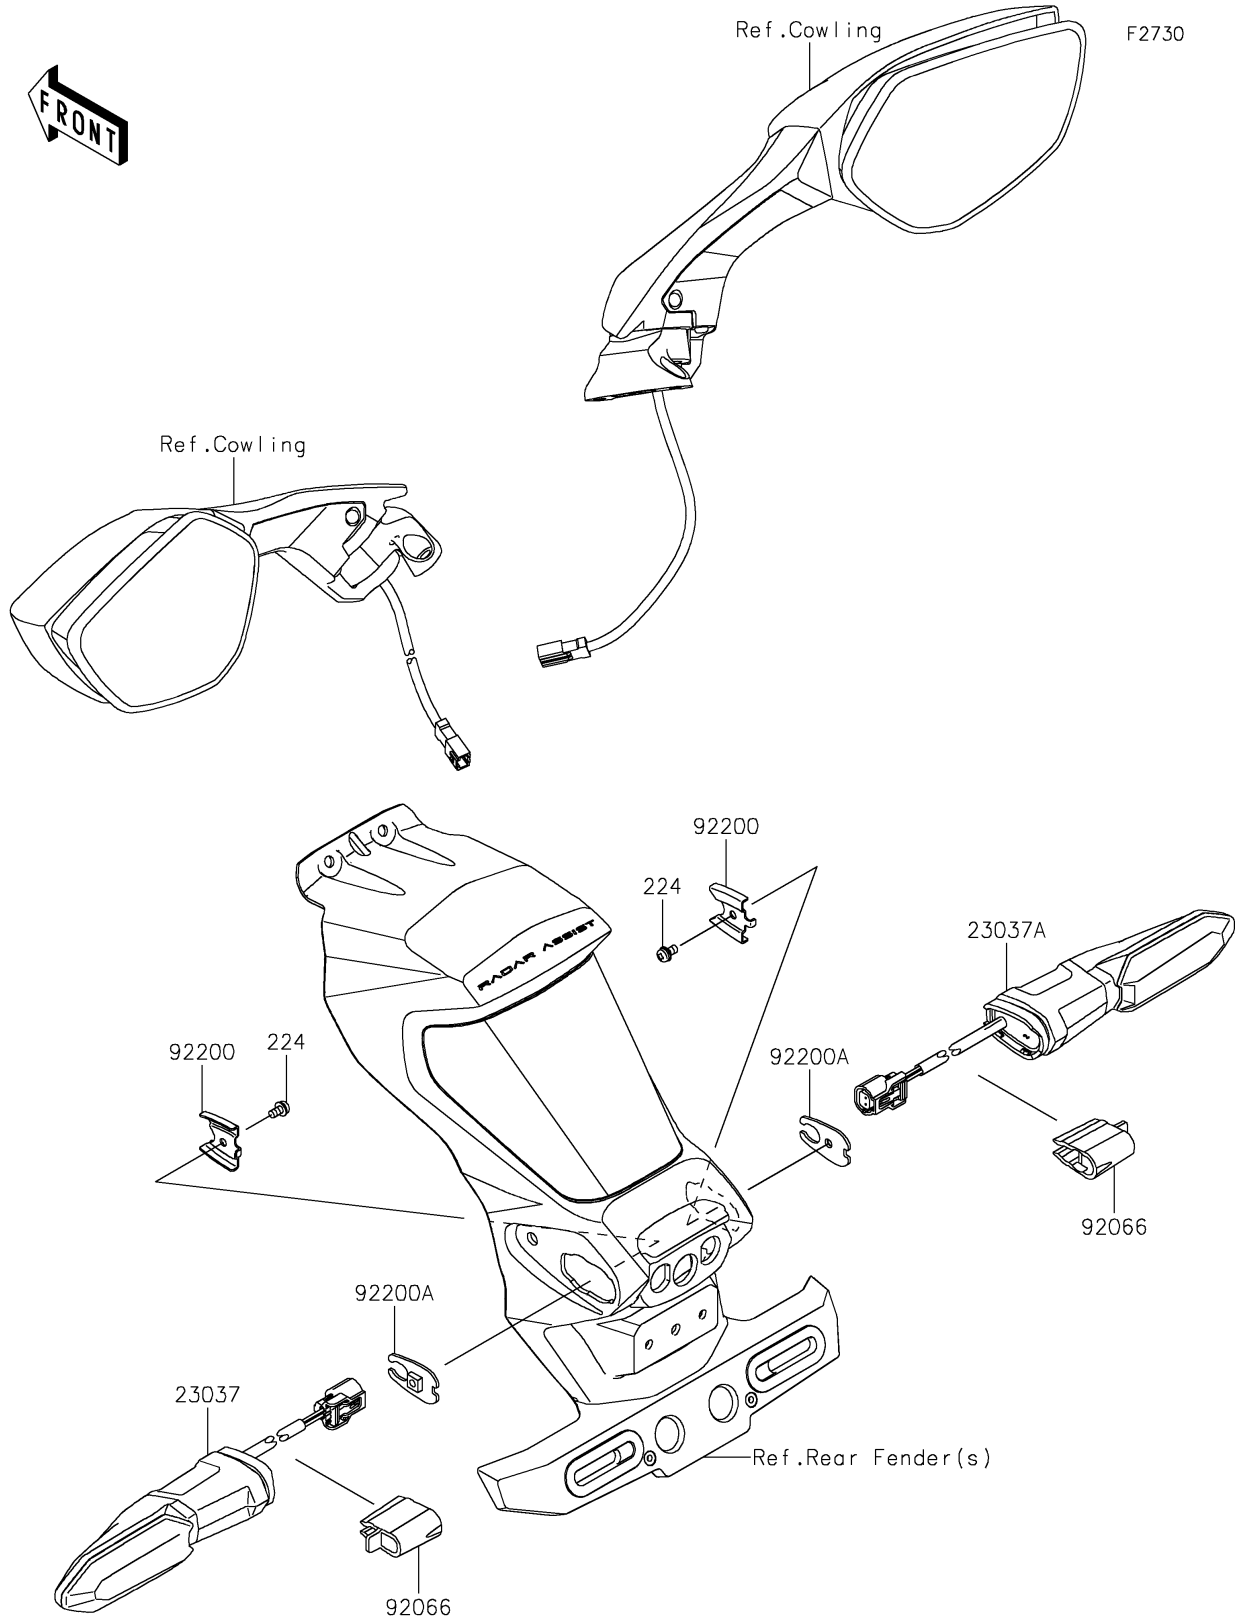

2023 Ninja H2 SX SE PARTS DIAGRAM

Turn Signals

2023 Ninja H2 SX SE PARTS LIST

Turn Signals

ITEM NAME	PART NUMBER	QUANTITY
LAMP-ASSY-SIGNAL,LED,LH (Ref # 23037)	23037-0561	1
LAMP-ASSY-SIGNAL,LED,RH (Ref # 23037A)	23037-0562	1
PLUG,SIGNAL LAMP (Ref # 92066)	92066-0919	2
WASHER (Ref # 92200)	92200-0855	2
WASHER (Ref # 92200A)	92200-2268	2
SCREW-PAN-WP-CROS,4X8 (Ref # 224)	224AB0408	2