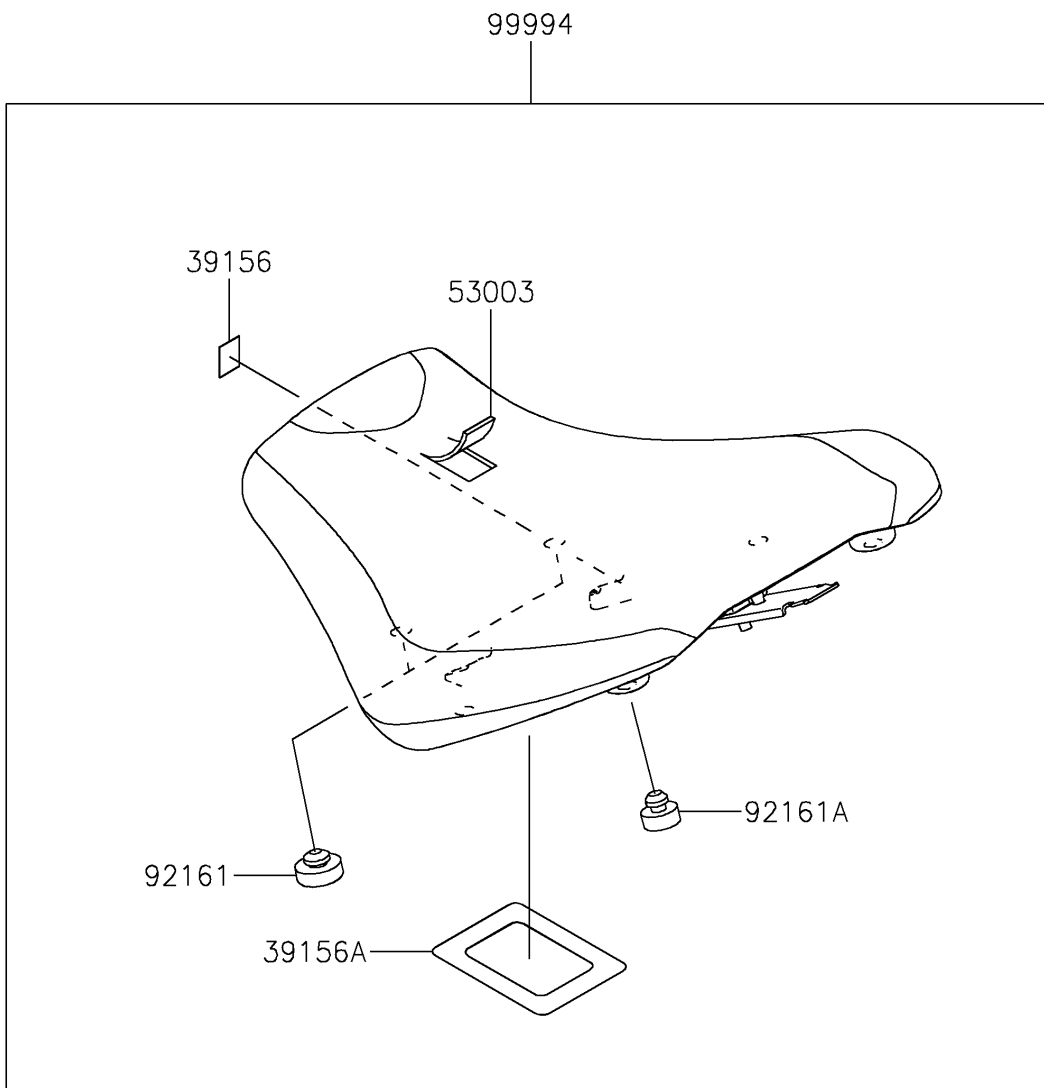

2022 NINJA H2® SX SE PARTS DIAGRAM

Accessory(Low Seat)

F2910C

2022 NINJA H2® SX SE PARTS LIST

Accessory(Low Seat)

ITEM NAME	PART NUMBER	QUANTITY
PAD,15X20X0.2 (Ref # 39156)	39156-1784	2
PAD,66X86X0.2 (Ref # 39156A)	39156-2342	1
LEATHER,FR SEAT,BLACK+GRY (Ref # 53003)	53003-0616-49L	1
DAMPER,SEAT,10X25X8 (Ref # 92161)	92161-0095	2
DAMPER,8X20X8 (Ref # 92161A)	92161-0223	4
FRONT-SEAT,LOW PREMIUM,BLACK (Ref # 99994)	99994-1598-49L	1