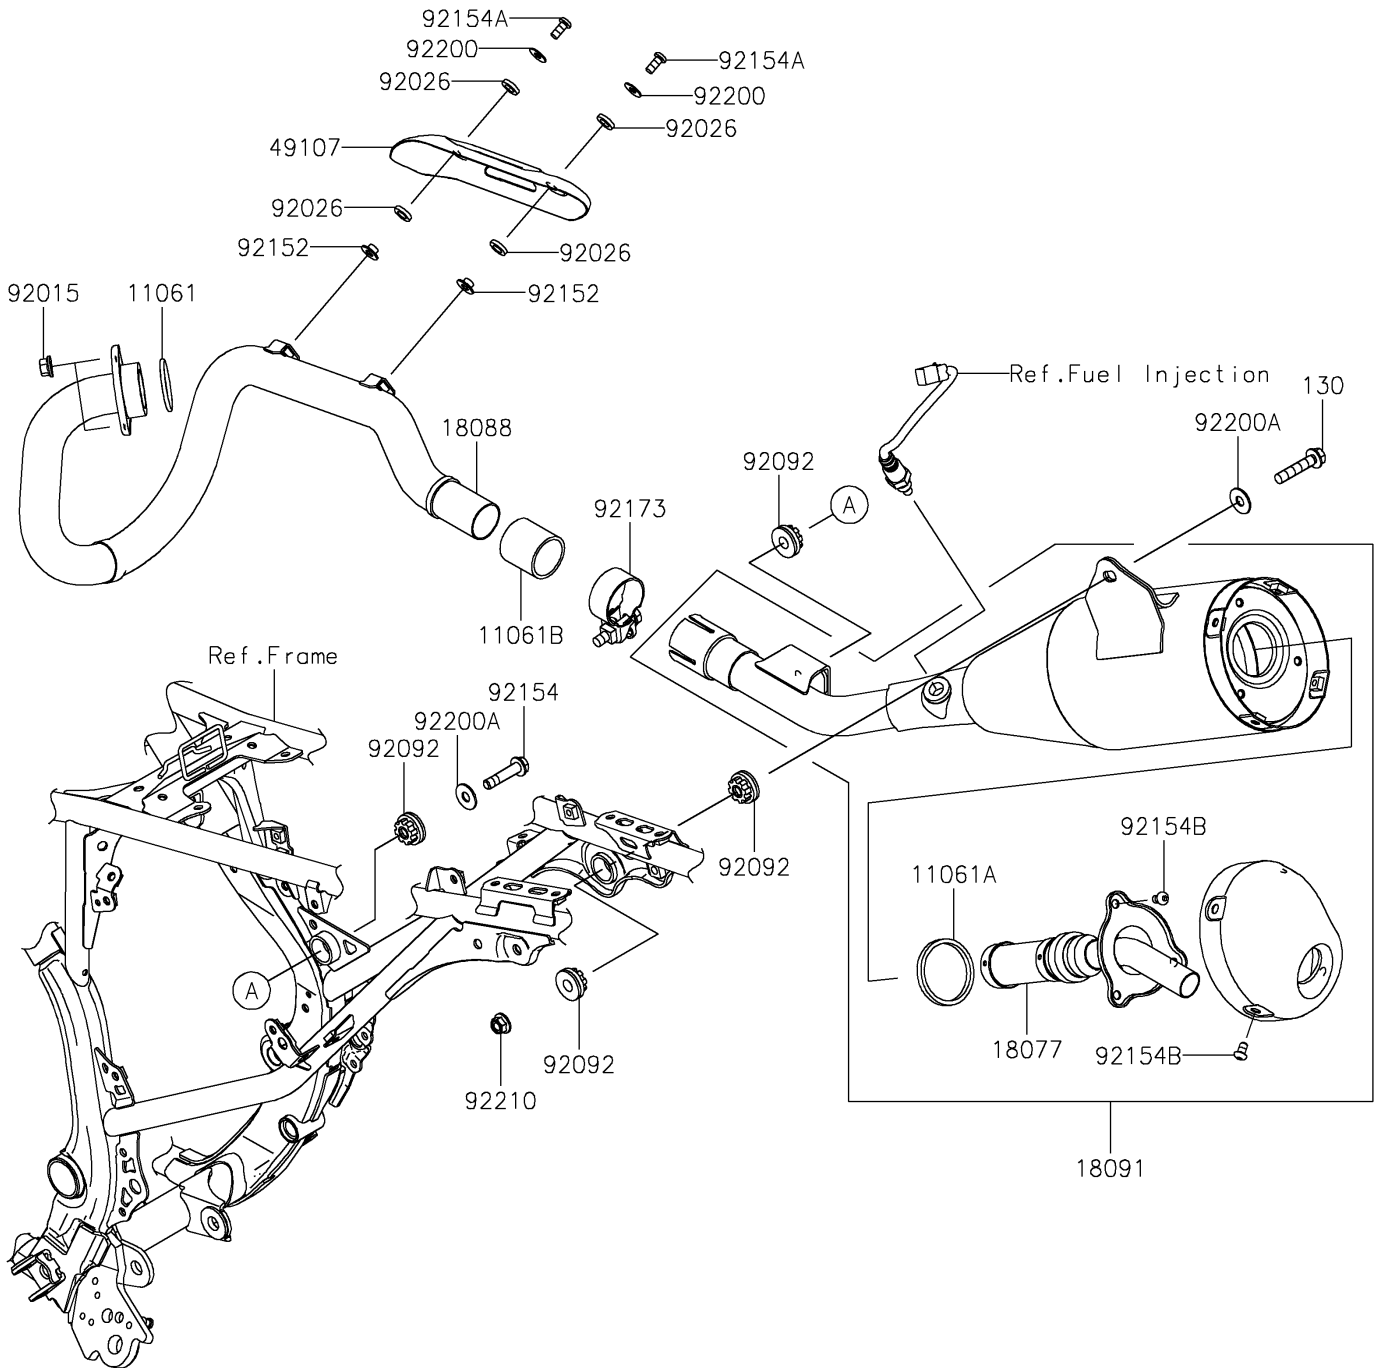

2023 KLX230R PARTS DIAGRAM

Muffler(s)

E1140

2023 KLX230R PARTS LIST

Muffler(s)

ITEM NAME	PART NUMBER	QUANTITY
GASKET,EX PIPE (Ref # 11061)	11061-0027	1
GASKET,J/P-SILENCER (Ref # 11061A)	11061-0174	1
GASKET,EXHAUST PIPE CONNECTING (Ref # 11061B)	11061-1407	1
ARRESTER-SPARK (Ref # 18077)	18077-0046	1
PIPE-EXHAUST (Ref # 18088)	18088-1453	1
BODY-COMP-MUFFLER (Ref # 18091)	18091-1220	1
COVER-EXHAUST PIPE (Ref # 49107)	49107-0813	1
NUT,8MM (Ref # 92015)	92015-1143	2
SPACER,8.7X15.2X3 (Ref # 92026)	92026-0868	4
BUSHING-RUBBER (Ref # 92092)	92092-0018	4
COLLAR,6.3X8.3X6.2 (Ref # 92152)	92152-2586	2
BOLT,FLANGED,8X36 (Ref # 92154)	92154-1301	1
BOLT,6X14 (Ref # 92154A)	92154-3955	2
BOLT,SOCKET,6X10 (Ref # 92154B)	92154-4336	7
CLAMP (Ref # 92173)	92173-2189	1
WASHER,6.5X16X1 (Ref # 92200)	92200-1974	2
WASHER,8.5X22X1.5 (Ref # 92200A)	92200-1975	2
NUT,LOCK,FLANGED,8MM (Ref # 92210)	92210-0140	1
BOLT-FLANGED,8X40 (Ref # 130)	130CA0840	1